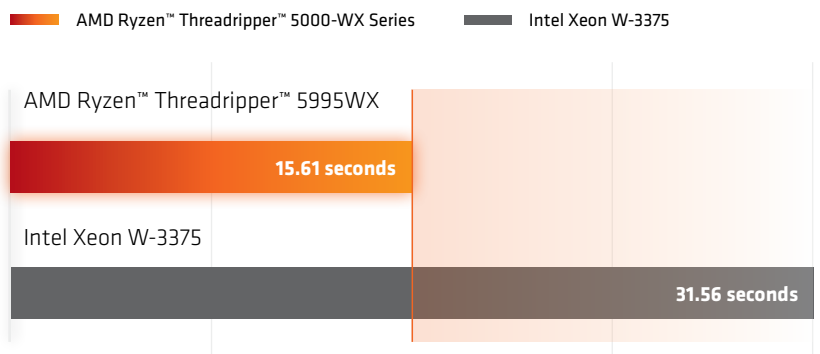

CUT RENDER SPEEDS BY UP TO HALF¹

AMD Ryzen™ Threadripper™ PRO 5995WX processors outperform Intel Xeon W-3375 in Chaos Corona Render by up to 50%.¹