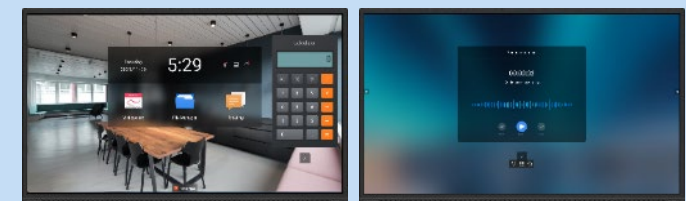

Smart Meetings

Users can empower both on-site or remote collaboration anytime with the pre-installed Smart Whiteboard and Lenovo Projection.

System Management

File Manager and Settings help users organize every document and customize a full range of device settings through a user-friendly interface.

Key Widgets

Useful widgets including screen & voice recording, calculator, calendar, and clock are available to help you achieve a more efficient workday.

Work Smarter with Your Team

ThinkVision iLFD T86 is designed to deliver the most seamless collaboration experience and to help your brightest ideas be seen and heard by your teammates and business partners. Combining a vibrant display, flexible connectivity and easy, intuitive interaction, T86 helps teamwork become more efficient and smarter. Take a closer look at the features that make T86 an essential collaboration solution.