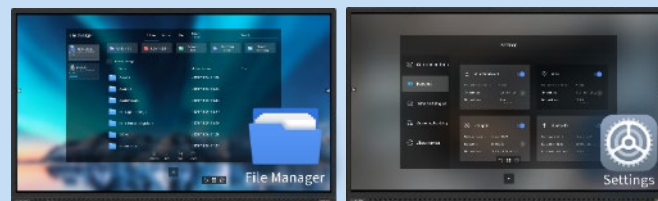

Lenovo ThinkVision Interactive Large Format Display T86 Datasheet

Lenovo

Integrated Software with a Smart Interface

Smart System

Lenovo ThinkVision Interactive Large Format Display (iLFD) T86 puts you in control of every situation with an intelligent Android system environment that includes a powerful Launcher and smart tools to empower collaboration, making interaction effortless and intuitive. The Sidebars at the screen's edge help save precious seconds by getting you instantly to the functions you need. Click the More Apps icon at the bottom of the screen to view the full menu of installed applications.

Lenovo

Wide Range of Applications

ThinkVision iLFD T86 offers an ecosystem of applications with a familiar smart device user interface, letting you rapidly access the applications and tools you need to accomplish business tasks at hand.

Smart Meetings

Users can empower both on-site or remote collaboration anytime with the pre-installed Smart Whiteboard and Lenovo Projection.

System Management

File Manager and Settings help users organize every document and customize a full range of device settings through a user-friendly interface.

Never Lose Track

The Whiteboard's **navigation window** ensures no matter how big their canvas, users never lose track of their notes.

Flexible Access to Info/Material

Documents shared through the wireless dongle will appear within the Whiteboard interface. Users can also embed browser windows, search the web for spontaneous inspiration, or view other projected documents as an auxiliary display with **multitasking features**.