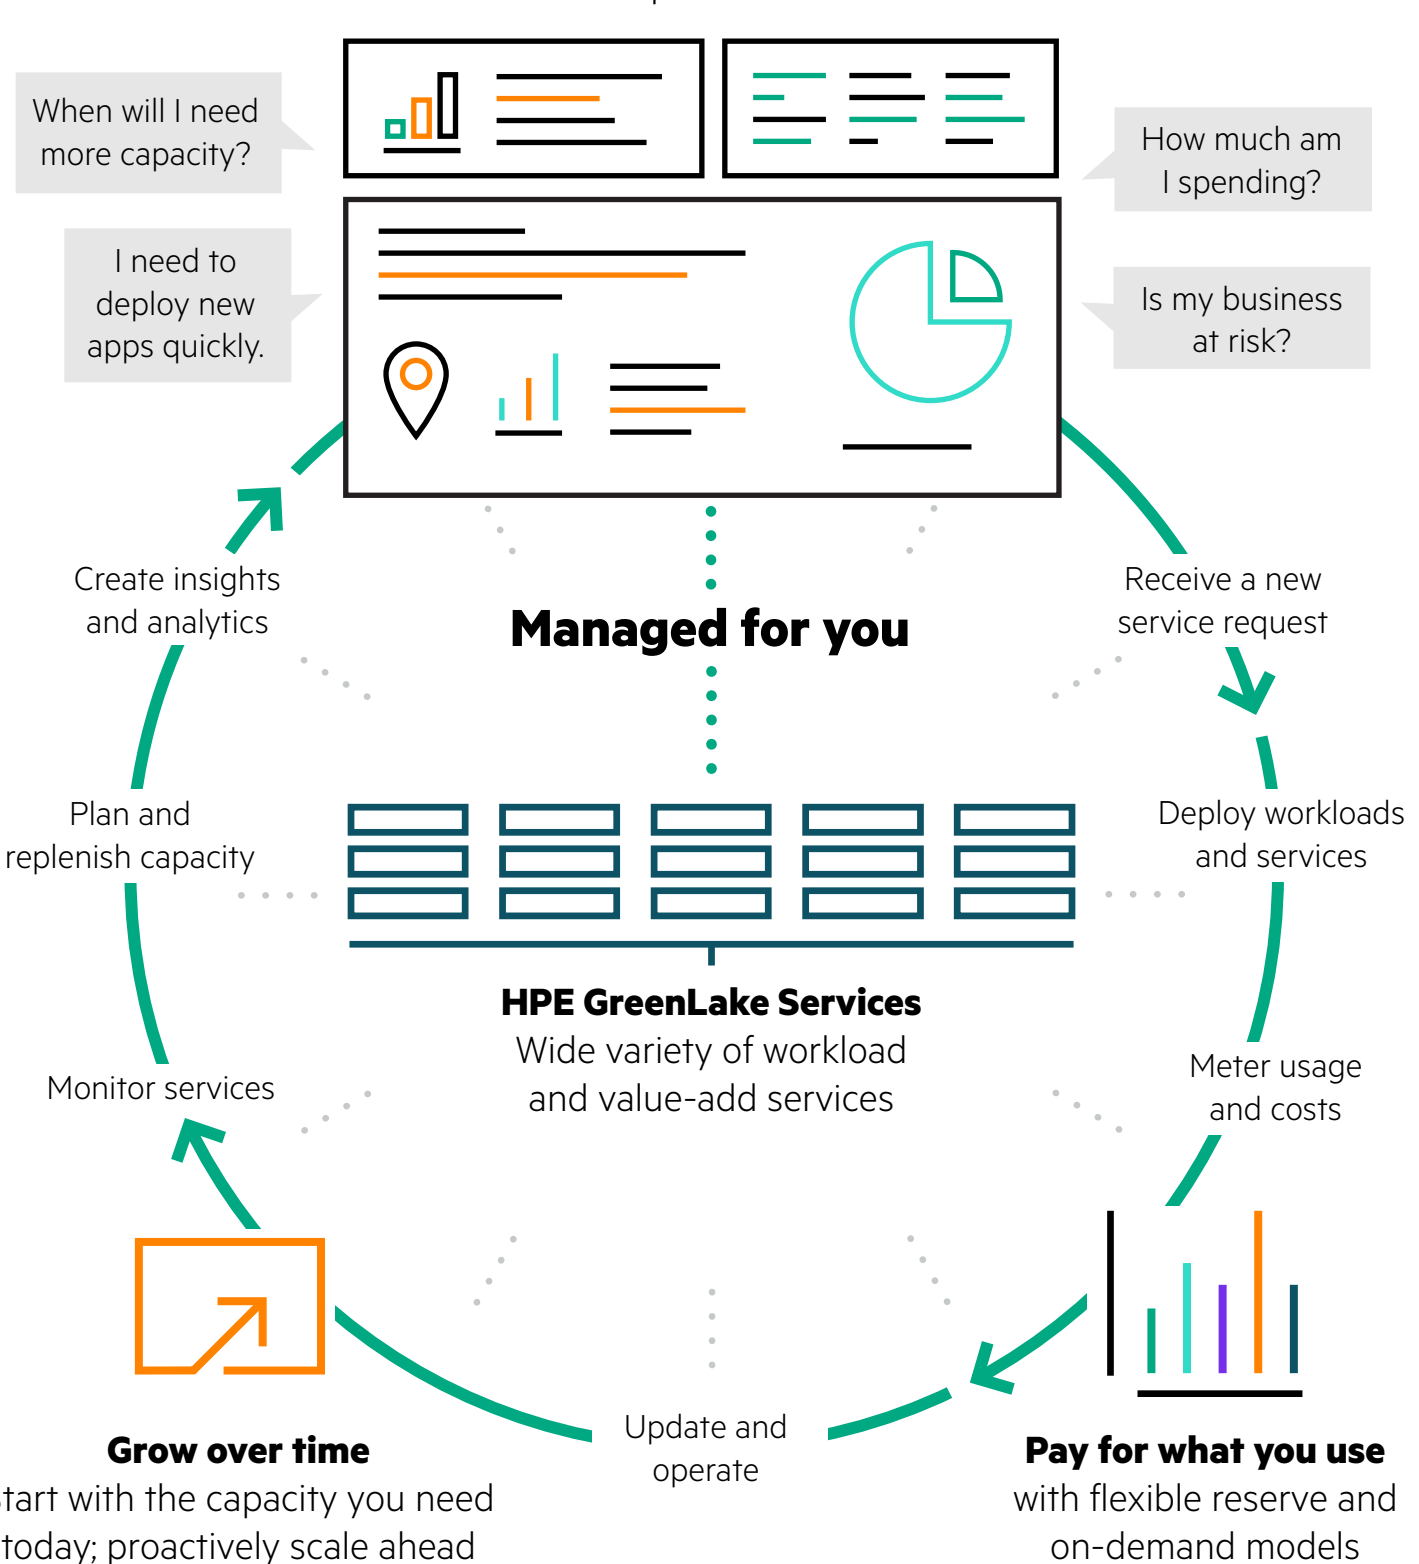

### Simplified IT for users

Easily add and manage services through a single point-and-click portal

Gain deeper insights for action across your hybrid environment

### HPE GreenLake Central

Unified operations and insights across on-prem and clouds

**Using HPE GreenLake, you can unlock capital, boost operational and financial flexibility, and free up your talent to accelerate what's next for you.**