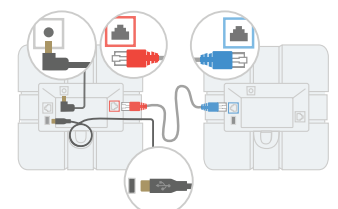

USB cable

Ethernet cable

(up to 5 Speakermic)

Power Adapter