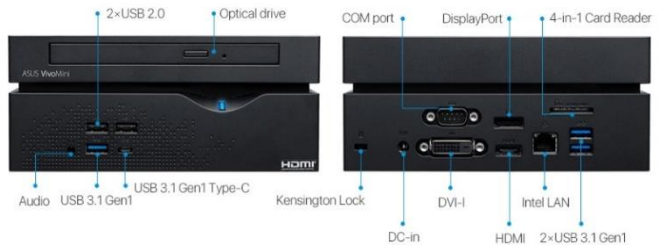

### Desktop-grade performance, slim style

The VivoMini VC66-C packs 4K UHD entertainment into a small footprint with a desktop-grade Intel® Core™ i5-8400, integrated graphics, 802.11ac Wifi and Bluetooth 5.0. The small form factor is perfect for any room, using the latest technologies like USB Type C and DisplayPort to provide a truly multi-purpose mini PC.

## VivoMini VC66-C The Versatile High-Performance Mini PC

The VivoMini VC66-C Mini PC packs 4K UHD entertainment into a small footprint with a desktop-grade Intel® Core™ i5-8400, integrated graphics, 802.11ac Wifi and Bluetooth 5.0 connectivity.

**Powered by the 8th Gen Intel® Core™ i7, i5, i3, Pentium® Gold or Celeron® processors** for a wide range of different uses.

**Full connectivity options** including three USB 3.1 Gen1 ports, one audio output jack, and one 4-in-1 card reader

**Flexible triple-storage design:** Available with one M.2 SSD for up to 32Gbps data transfer speeds and two 2.5-inch HDDs or SSDs

**Stunning 4K UHD visuals** via DisplayPort, HDMI or DVI output

**Space-saving design** with VESA-mount support for a tidy workstation