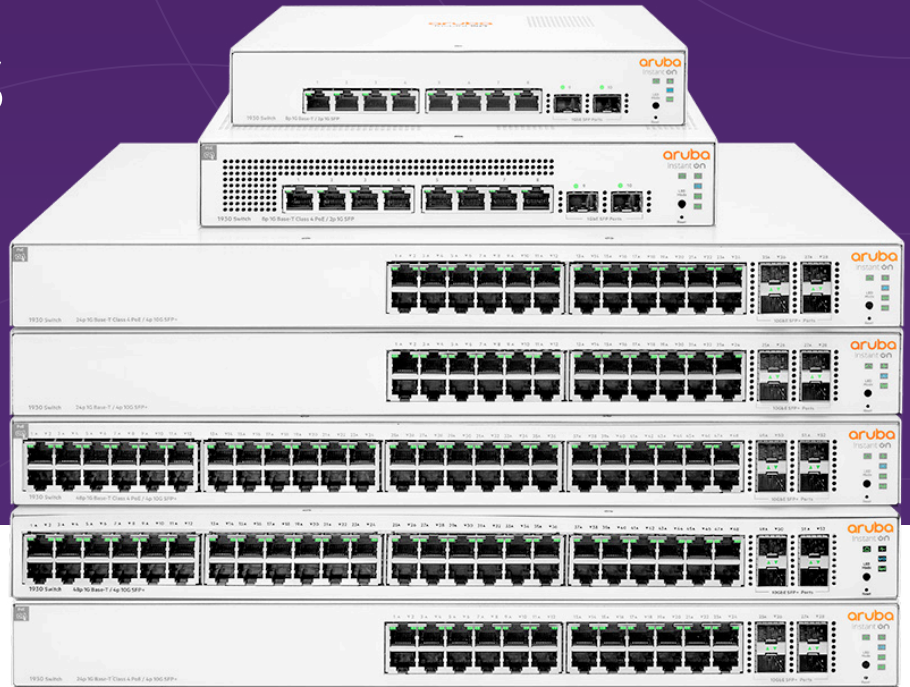

## ADVANCED SWITCHING FOR SMALL BUSINESSES

A switch is so much more than just a port. For business networks, switches form the foundation for reliable connectivity. They connect printers, cameras, PoS terminals—the hardware that runs your world. The right switch can optimize network bandwidth and overall network performance, help you run business-critical applications more effectively, with the security you require.

The Aruba Instant On 1930 Switch Series can empower you to do more. Affordable and easy-to-deploy, these smart-managed, fixed-configuration Gigabit switches are designed with the small business in mind.