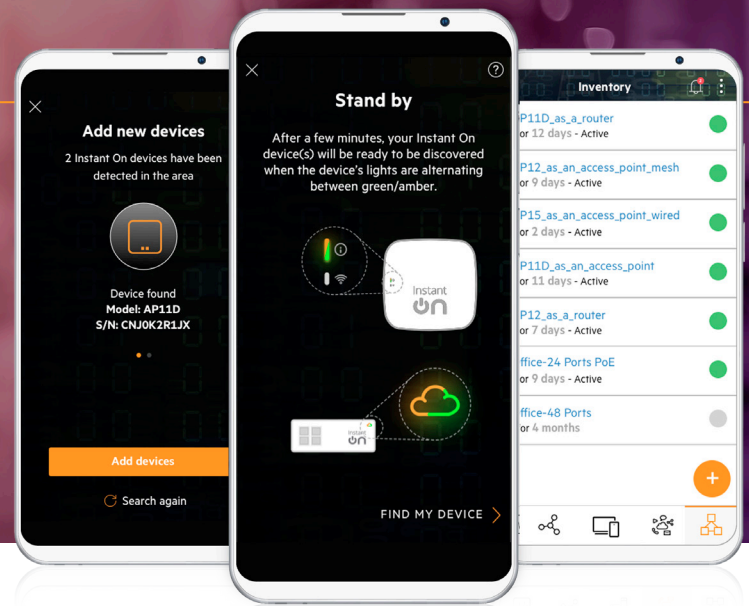

## MORE ABOUT THE SWITCH SERIES

The Aruba Instant On 1930 Switch Series consists of **seven switches** with 8-, 24- and 48-port configurations offering Gigabit performance with a choice of non-PoE and Class 4 PoE (i.e. PoE+) models. The 24- and 48-port models include SFP/SFP+ ports for reliable fiber connectivity and other connections across reliable longer distances.