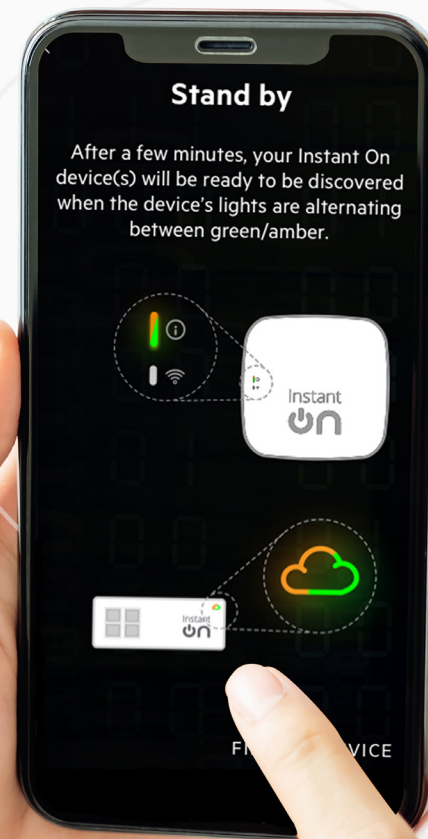

Advance security to keep your business safe

AN AFFORDABLE SOLUTION

No recurring costs for subscriptions or licenses

Meet the mobile app

Network setup, management, and monitoring has never been so easy. With Instant On, all it takes is an iOS- or Android-enabled smart device and you're ready to go. Just imagine: complete control of your network from the palm of your hand.

SEE THE BIG PICTURE FROM THE PALM OF YOUR HAND

RETAIL

- Designed for today's digital transition
- Easy to set up and manage

1930 8G CLASS 4 POE 2SFP

AP11

1960 24G 20P CLASS4 4P CLASS6 POE 2XGT 2SFP+ 370W

The in-store experience.