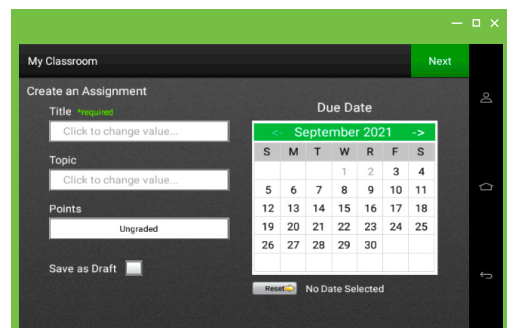

Assign

Create an assignment right at the MFP

For more information, contact your Lexmark Account Manager.