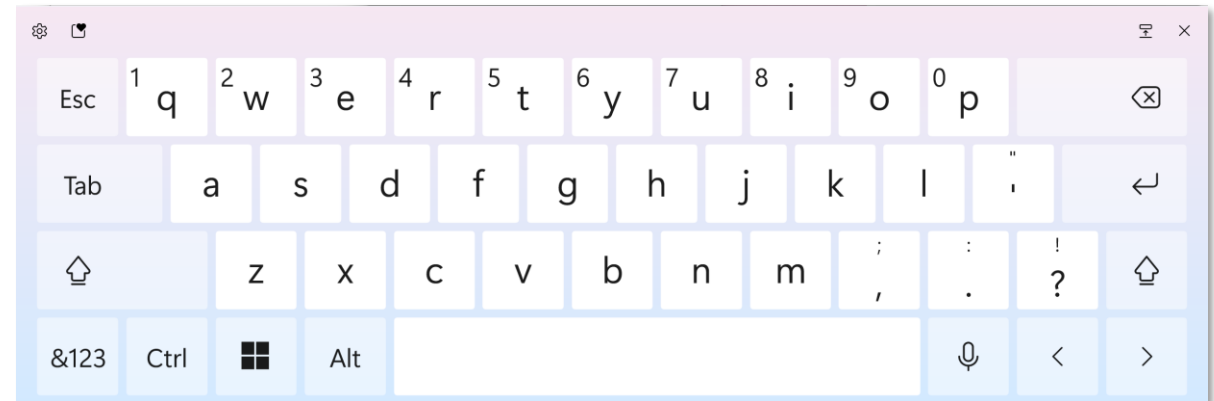

Multitask your way into productivity

Tailor-made experiences to meet your needs

New customizable pen menu

Voice typing

Personalize on-screen keyboard

Microsoft Surface + Teams

Secure, productive experiences whether online/virtual, offline or on-device