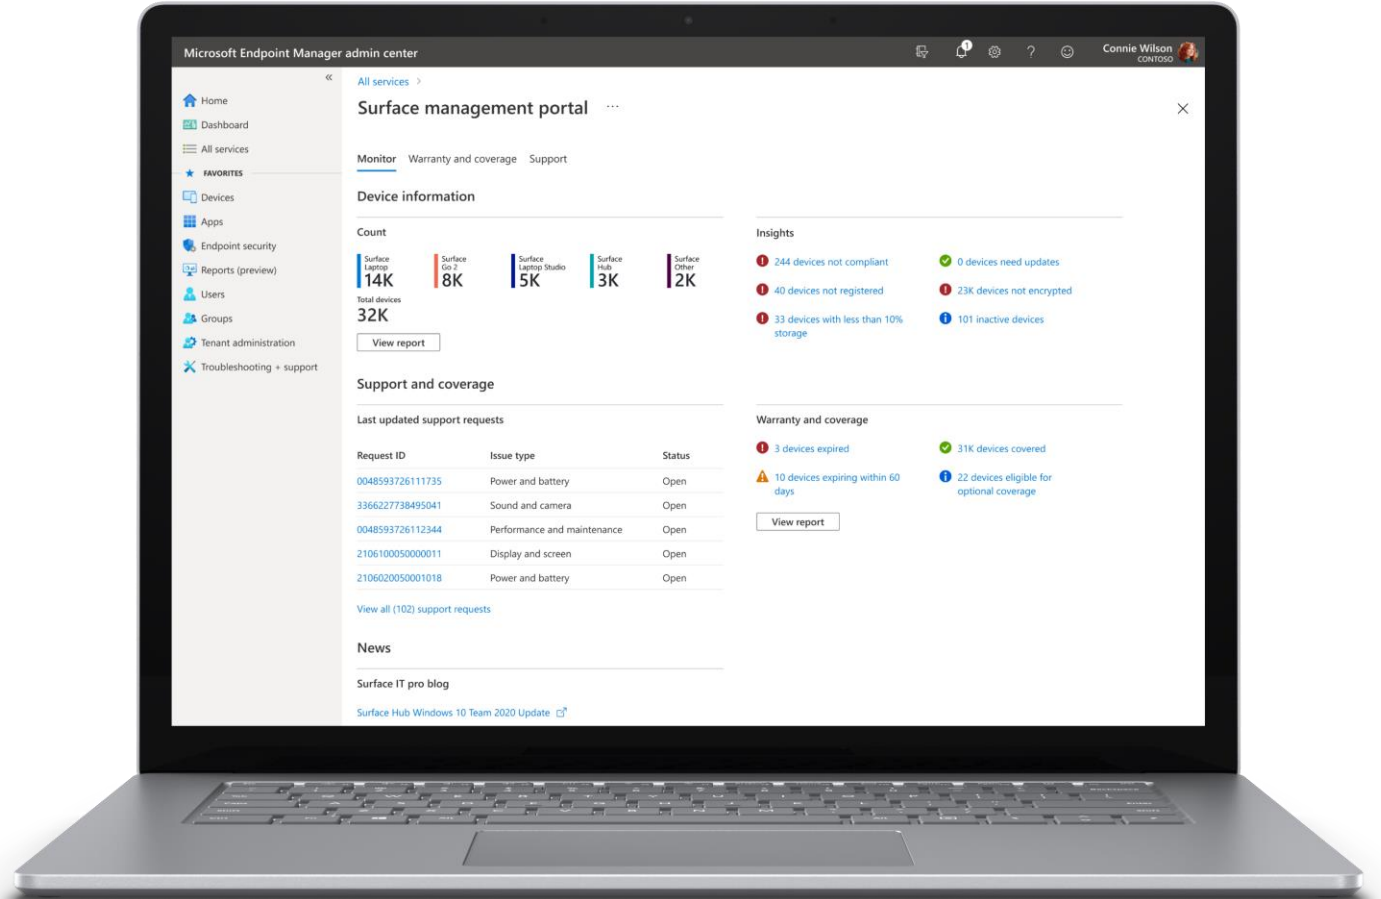

80%

Vice Presidents and above admitted to experiencing a hardware attack in the last two year

5x

Increase in hardware attacks over three years

60%

Reduction in malware with a combination of Windows Hello, Device Encryption, VBS, HVCI and secure boot

Premium management experience

Microsoft
Surface
Management
Portal

Surface
commercial
apps

Power
automate
preinstalled

x64
emulation for
Surface Pro X

Eligible Surface devices for Windows 11 update

1. Surface Laptop Studio
2. Surface Pro 8, Surface Pro 7+, Surface Pro 7, Surface Pro 6
3. Surface Go 3, Surface Go 2
4. Surface Laptop 4, Surface Laptop 3, Surface Laptop 2
5. Surface Laptop Go
6. Surface Pro X (1st, 2nd and 3rd Gen)
7. Surface Book 3 (13" & 15"), Surface Book 2 (i5-8350U, i7-8650U supported , i5-7300 not supported)
8. Surface Hub 2S
9. Surface Studio 2 (Early 2022)