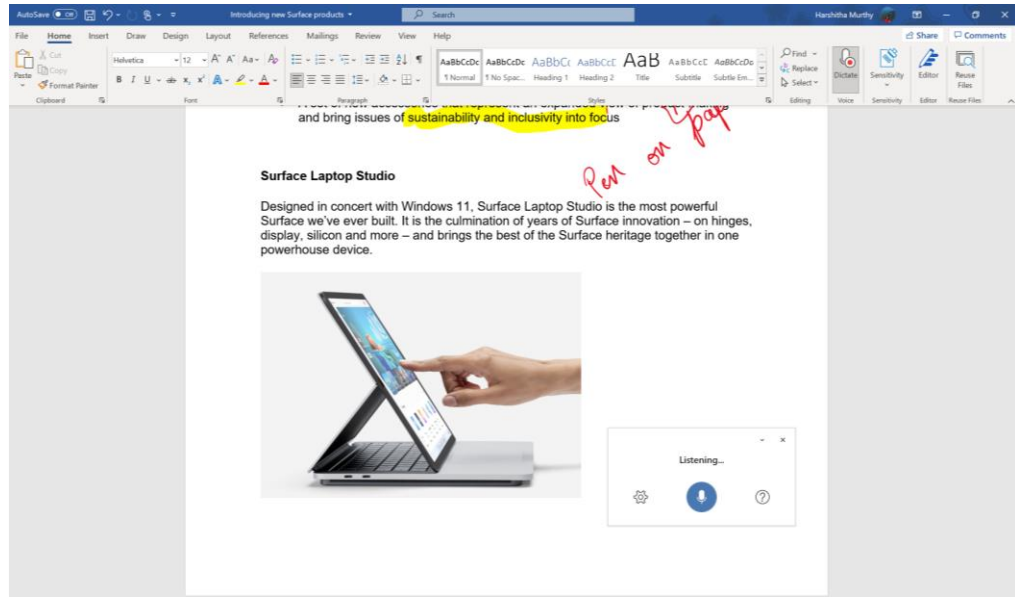

Multitask your way into productivity

Tailor-made experiences to meet your needs

New customizable pen menu

Voice typing

Personalize on-screen keyboard

Microsoft Surface + Teams

Secure, productive experiences whether online/virtual, offline or on-device