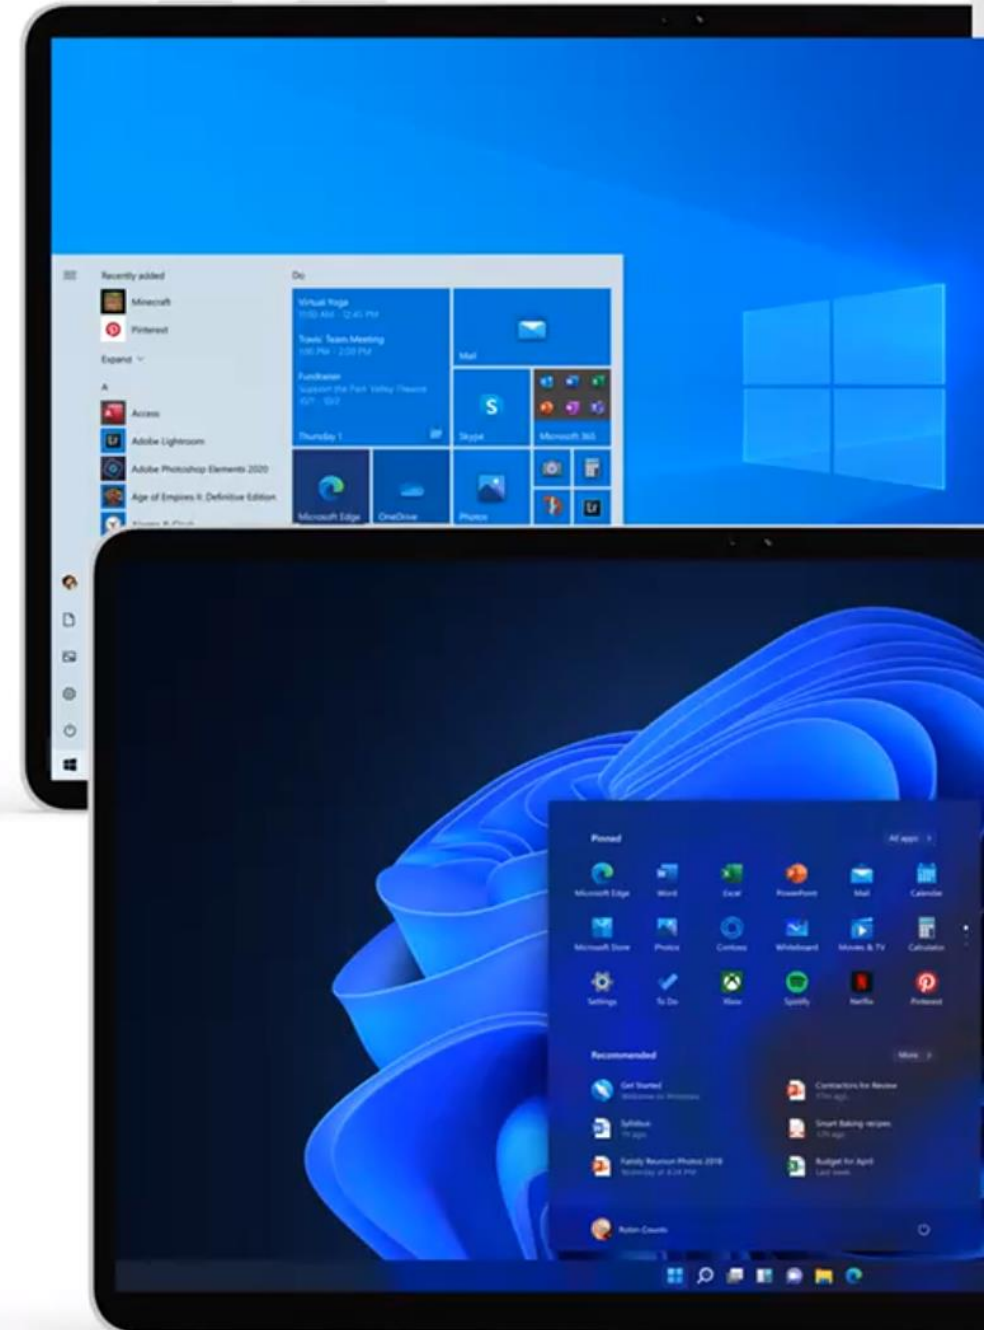

Seamless deployment

OS choice

Choose between Windows 11 and Windows 10, shipped directly from Microsoft

Intune

Familiar Windows Autopilot experience and DFCI extended to Windows 11

User experience

Refreshed Out of box experience

Best in class security

- Virtualized-based security and Hypervisor-protected code integrity enabled by default
- Chip to cloud security
- Optimized Windows Hello with improved face authentication performance and enhanced hardware