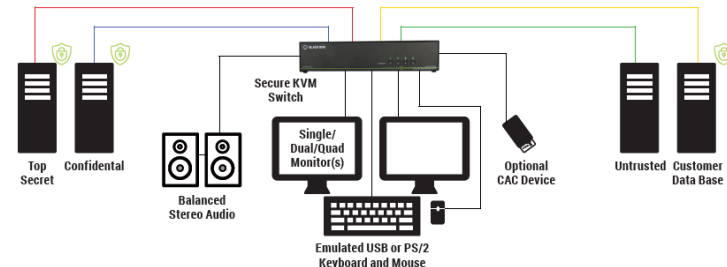

# Secure Information Access | NIPR-SIPR | Classified - Unclassified

NIAP PP03  
CERTIFIED  
Secure KVM  
Switching

BLACK BOX FEDERAL SOLUTIONS

SECURE KVM PROVIDES FULLY ISOLATED CHANNELS FOR SECURE PERIPHERAL CONTROL BETWEEN MULTIPLE COMPUTERS AND DEVICES

- 4K DisplayPort
- 4K HDMI
- HD DVI (single/dual link)
- HD VGA