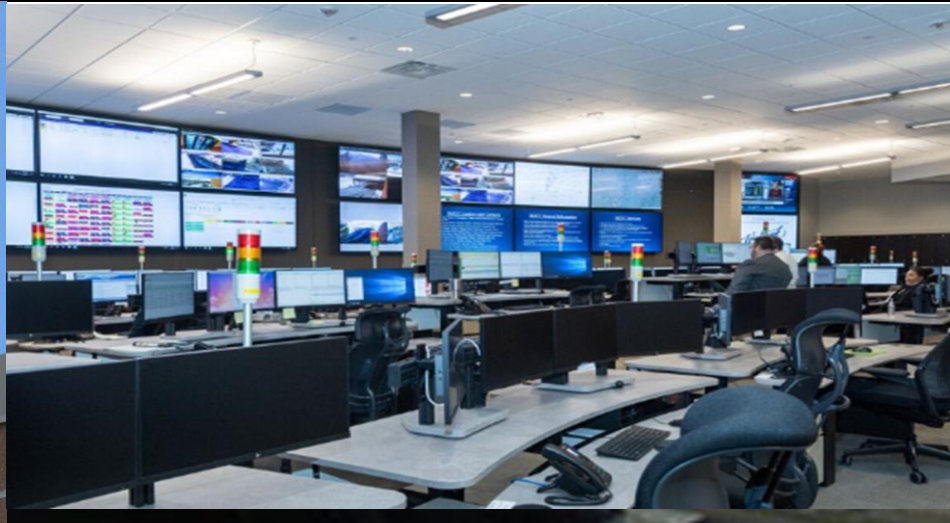

Physical Security | Connectivity | Command and Control

CABLING -
Connectivity
Copper, Fiber

Media Converters
Network Switches
PoE Converters

Command Center
Visualization, Access
and Control