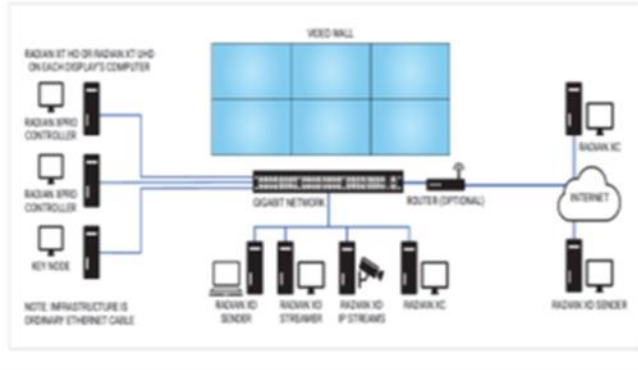

- 4K DisplayPort
- 4K HDMI
- HD DVI (single/dual link)
- HD VGA

# Physical Security | Connectivity | Command and Control

CABLING -  
Connectivity  
Copper, Fiber

Media Converters  
Network Switches  
PoE Converters

Command Center  
Visualization, Access  
and Control