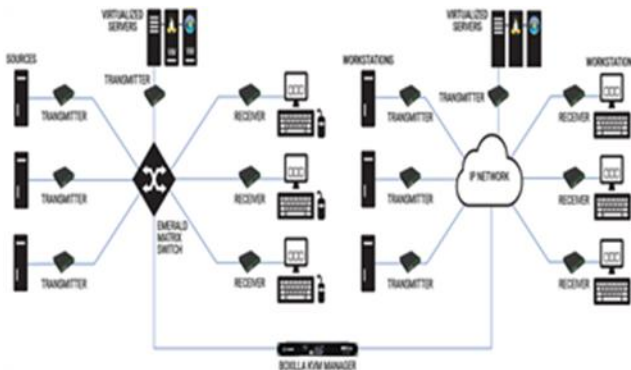

# Secure Information Access | NIPR-SIPR | Classified - Unclassified

NIAP PP03  
CERTIFIED  
Secure KVM  
Switching

BLACK BOX FEDERAL SOLUTIONS

SECURE KVM PROVIDES FULLY ISOLATED CHANNELS FOR SECURE PERIPHERAL CONTROL BETWEEN MULTIPLE COMPUTERS AND DEVICES

- 4K DisplayPort
- 4K HDMI
- HD DVI (single/dual link)
- HD VGA

# Physical Security | Connectivity | Command and Control

CABLING -  
Connectivity  
Copper, Fiber

Media Converters  
Network Switches  
PoE Converters

Command Center  
Visualization, Access  
and Control