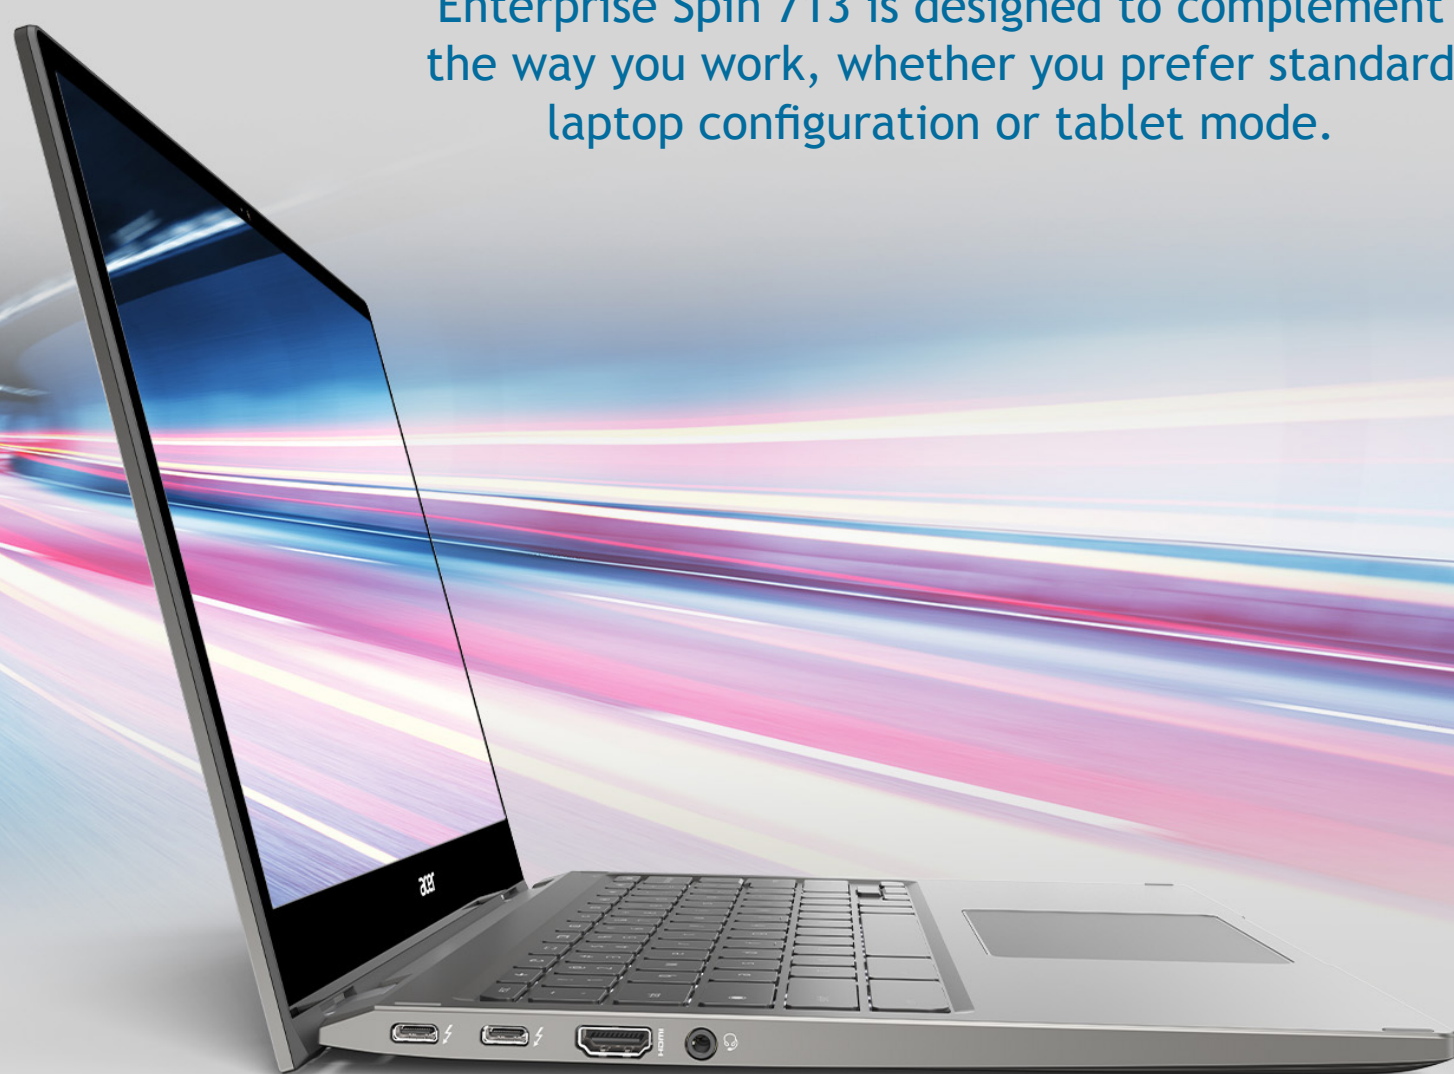

# Built to Work the Way You Do

The flexible, convertible Acer Chromebook Enterprise Spin 713 is designed to complement the way you work, whether you prefer standard laptop configuration or tablet mode.

3:2

+18%

16:9

The VertiView display gives you more vertical screen space without need to constantly scroll up or down.

This convertible Chromebook device is built within a streamlined, reinforced metal chassis for a modern look and MIL-STD durability. It looks sleek and it acts tough.

12.2cm

And the Acer Chromebook Enterprise Spin 713 is Intel® Evo™ certified and powered by the up to 11th Gen Intel® Core™ i7 processor, so you're getting the maximum level of performance.

When you need to get your job done anywhere, you'll be drawn to the Acer Chromebook Enterprise Spin 713's powerful business functions, including:

Corning® Gorilla® Glass touchscreen and touchpad

built-in HDMI port

dual USB Type-C ports

Thunderbolt™ 4 for unparalleled transfer speeds and docking options

WiFi 6

backlit keyboard

The Acer Chromebook Enterprise Spin 713 incorporates leading edge tech giving you the power to perform