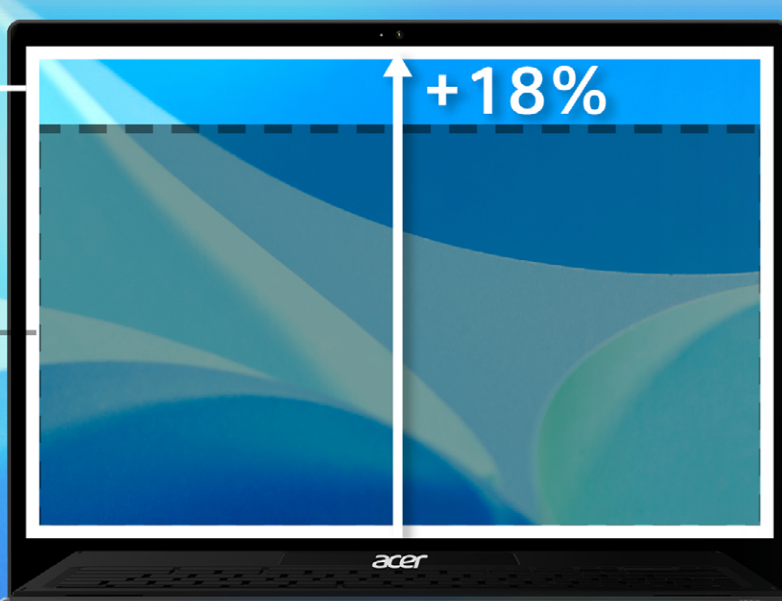

# Built to Work the Way You Do

The flexible, convertible Acer Chromebook Enterprise Spin 713 is designed to complement the way you work, whether you prefer standard laptop configuration or tablet mode.

3:2

+18%

16:9

The VertiView display gives you more vertical screen space without need to constantly scroll up or down.

This convertible Chromebook device is built within a streamlined, reinforced metal chassis for a modern look and MIL-STD durability. It looks sleek and it acts tough.

12.2cm

And the Acer Chromebook Enterprise Spin 713 is Intel® Evo™ certified and powered by the up to 11th Gen Intel® Core™ i7 processor, so you're getting the maximum level of performance.

When you need to get your job done anywhere, you'll be drawn to the Acer Chromebook Enterprise Spin 713's powerful business functions, including: