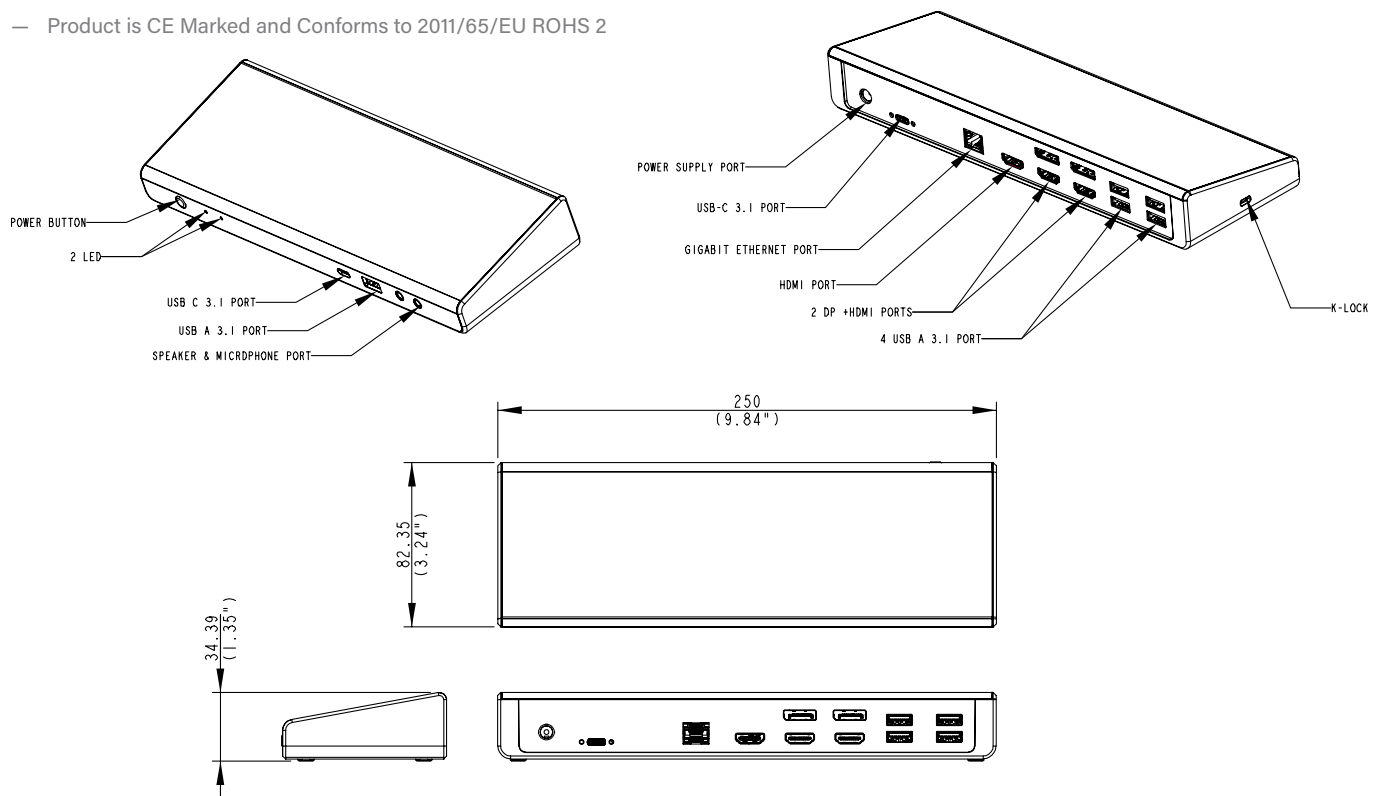

ITEM DESCRIPTION

C2G54535 USB-C 12-in-1 Triple Display Docking Station with HDMI, DisplayPort, Ethernet, USB, 3.5mm Audio and Power Delivery up to 85W - 4K 30Hz (TAA Compliant)

ELECTRICAL SPECIFICATIONS

PHYSICAL CHARACTERISTICS

- Connector: Ethernet: RJ45 LED(G/Y); Pin: Gold Flash Blue Rubber Nickel Plated
- Connector: USB-A: USB 3.0 Type AF Blue Rubber Nickel Plated; Pin: Gold Flash
- Connector: USB-C: USB Type C (Female) Black Rubber Nickel Plated Gold Flash
- Connector: DP+HDMI: High Rise DP+HDMI 20 Pin+19 Pin Conn SMT 90° Black Rubber Nickel Plated, 1u"
- Connector: HDMI: HDMI AF 19Pin SMT 90°Black Rubber Nickel Plated 5u" H: 6.08
- Cable: UL21100; (30# * 2C + EAM) * 4C + 32# * 1P + 32# + 2C + (32# + EA) * 2C + 23# * 1C + AB; OD: 5.0mm; Color: Black
- Power Adapter: Dimensions: 5.67 x 2.48 x 1.18 Inches HxWxD; Cable Length: 63 Inches; Pin Diameter: 5.5 x 2.5 x 10mm
- Material: Housing: Plastic (PC+ABS)
- Color: Housing Pantone Black, Housing Logo Colors: Plastic Housing Logo Color: Pantone 877C
- Product is CE Marked and Conforms to 2011/65/EU ROHS 2