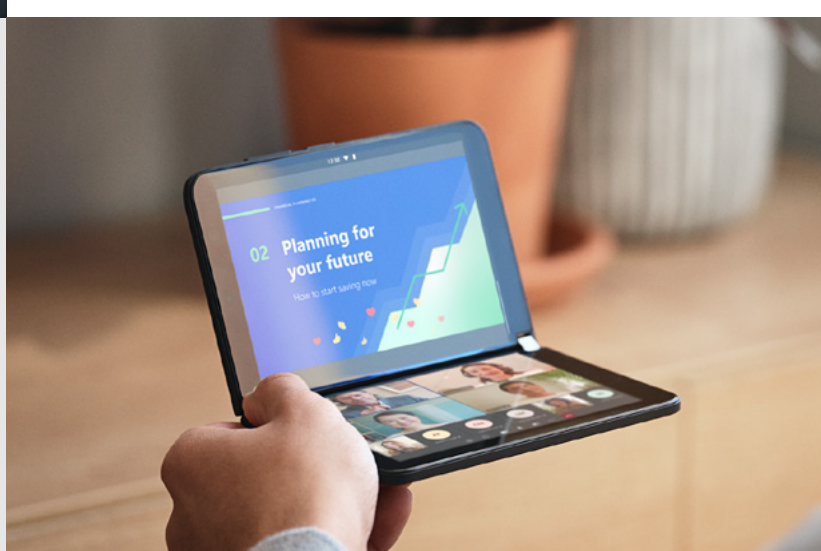

Welcome to more room

There's no more switching from app to app when you can put them side-by-side.

Unlock new levels of multitasking

Video conference while sketching, taking notes or watching a colleague's presentation.

From whiteboarding, to presentations, to sessions, Surface Duo 2 is built for full Microsoft Teams functionality.

Be secure anywhere

Surface Duo 2 can be your most protected mobile device with chip-to-cloud enterprise level security built in.

Surface Duo 2 is more than a phone

Sure, Surface Duo 2 is also a full featured smart phone with instant 5G access to calling, text, and everything your phone does—plus!¹

Discover infinite possibilities

This changes everything. Surface Duo 2 frees your people not only from the workplace, but from the work-thing. Stay in the moment while expanding the possibilities with a device that puts workplace power in your hand. Now Surface Duo 2 opens you up to the latest productivity tools, collaboration unlike any other, and access to everything you need at 5G speed.¹