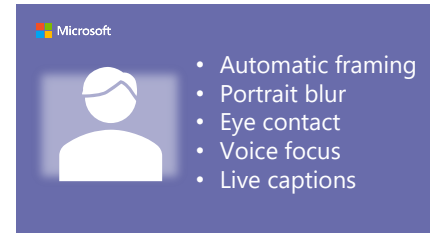

- Automatic framing
- Portrait blur
- Eye contact
- Voice focus
- Live captions