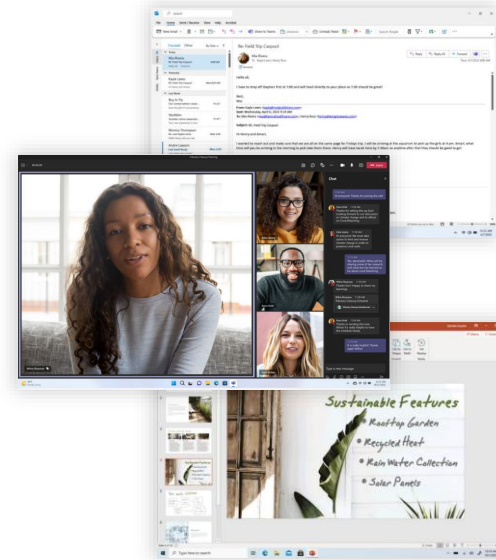

With NPU

- PowerPoint presentation
- Outlook
- Teams call

Power saved