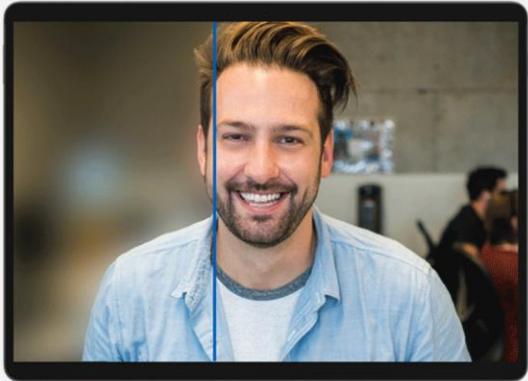

 Automatic framing

 Portrait blur

 Eye contact

 Voice focus

*Enabled on Surface Pro 9 with 5G

Automatic framing

Automatic framing adapts seamlessly to your movement so that you are always in view.

Set up now

 Preview again

2/5

Previous

Next

Background blur

Background blur helps keep the focus on you. Choose the standard setting for a uniform background or portrait mode to create a softer effect.

Set up now

 Preview again

3/5

Previous

Next

Eye contact

With eye contact, you appear to be looking directly at the person you're talking to.

Set up now

 Preview again

4/5