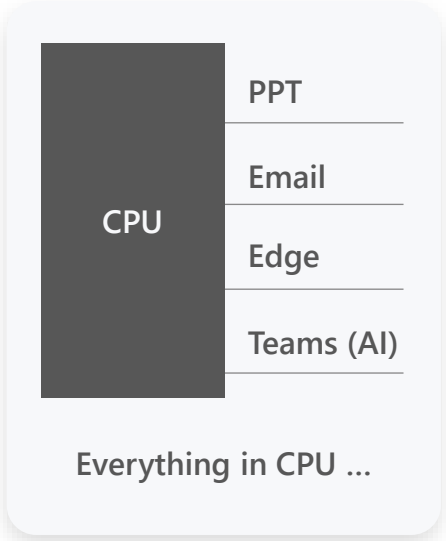

Previous

Next

Surface

Voice focus

Voice focus removes background noise, making sure your voice is clearly heard.

5/5

NPU enabled features on Surface

Before NPU

After NPU

Automatic framing

Enhanced eye contact

Background blur

Voice focus

*Enabled on Surface Pro 9 with 5G

Free your CPU and gain powerful NPU-enabled AI experiences

Without NPU