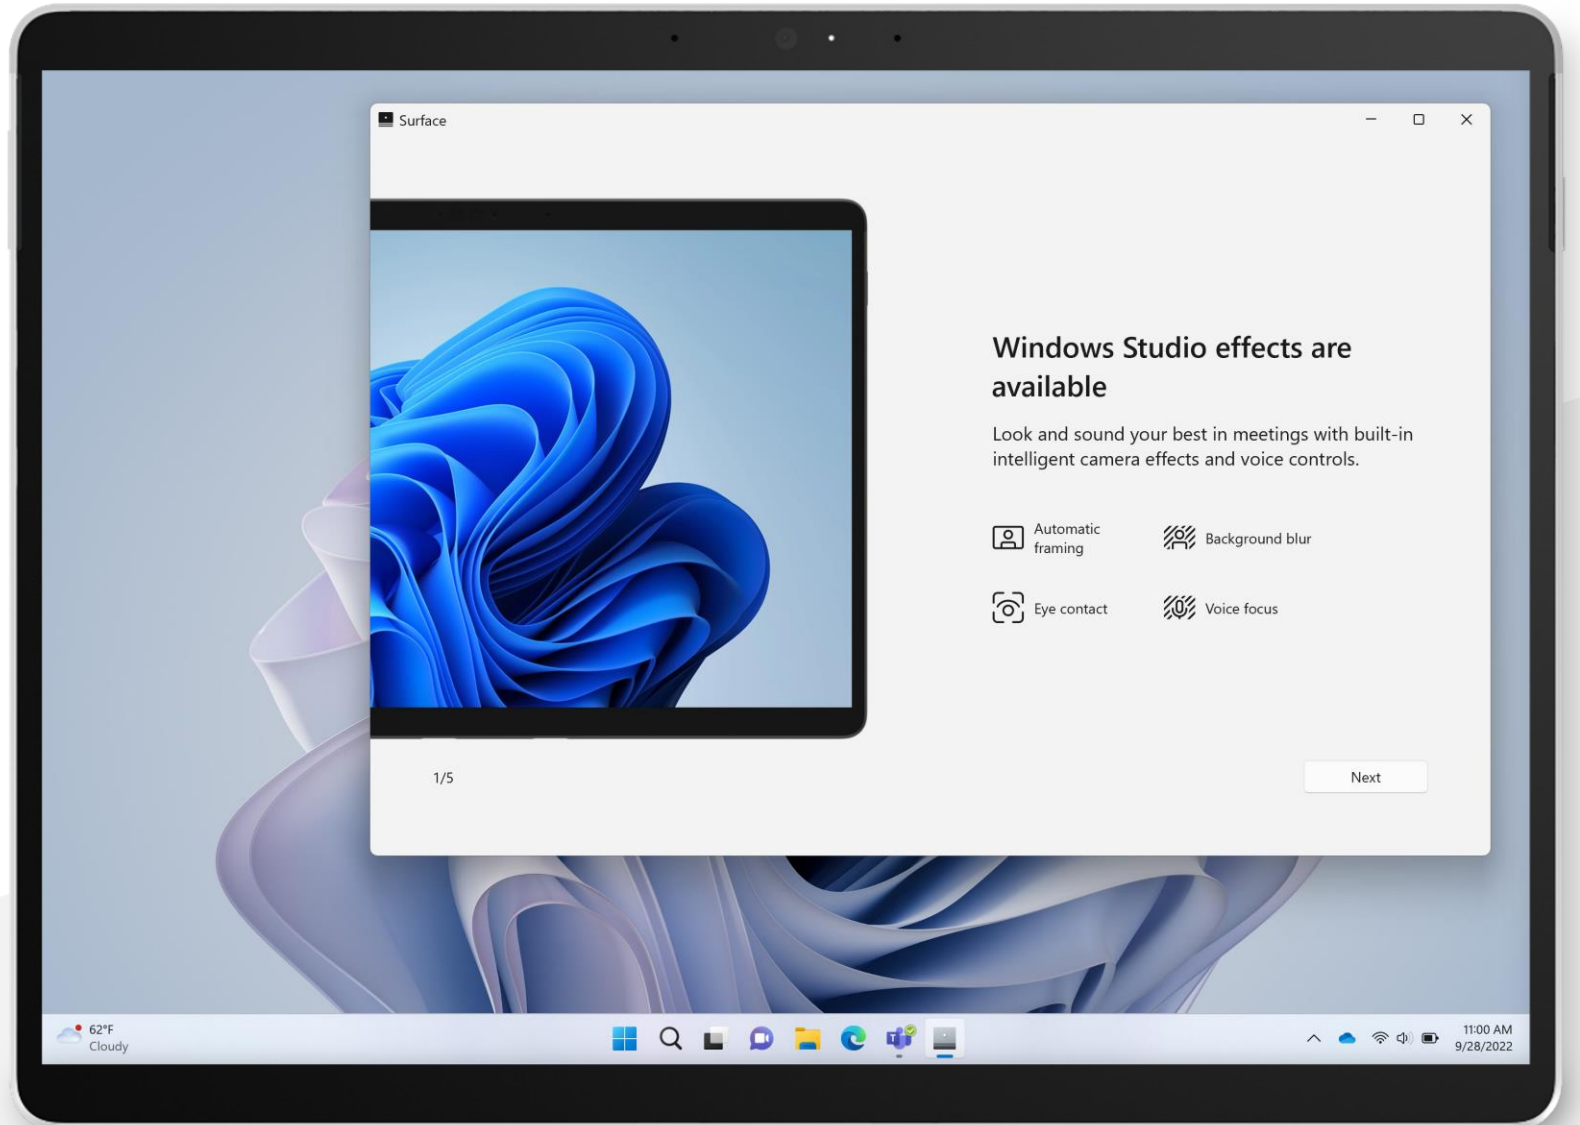

Microsoft Security copilot

- Empowers defenders to move at the speed of AI
- Provides powerful security insights
- Adaptable to different level of skillset

Surface – A perfect endpoint to experience AI innovations

Surface: Enabling AI on the client

Microsoft Azure

Microsoft Surface

AI on cloud

User experience

AI on client

Enhanced video effects

Surface makes you look and sound better during your calls

 Automatic framing

 Portrait blur

 Eye contact

 Voice focus

*Enabled on Surface Pro 9 with 5G

Automatic framing

Automatic framing adapts seamlessly to your movement so that you are always in view.

Set up now