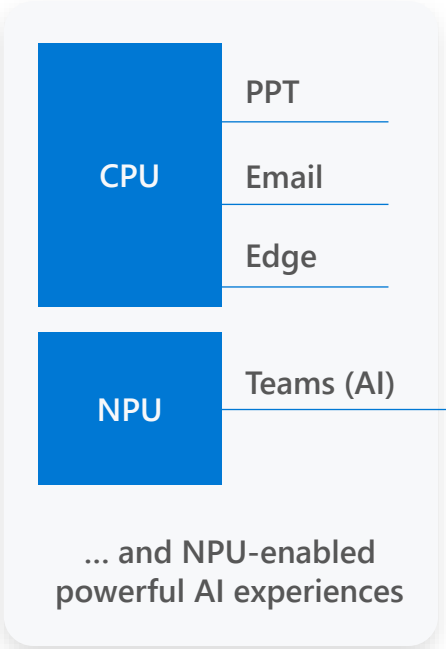

3/5

Previous

Next

Eye contact

With eye contact, you appear to be looking directly at the person you're talking to.

Set up now

 Preview again

4/5

Previous

Next

Surface

Voice focus

Voice focus removes background noise, making sure your voice is clearly heard.

5/5

NPU enabled features on Surface

Before NPU

After NPU

Automatic framing

Enhanced eye contact

Background blur

Voice focus

*Enabled on Surface Pro 9 with 5G

Free your CPU and gain powerful NPU-enabled AI experiences

Without NPU