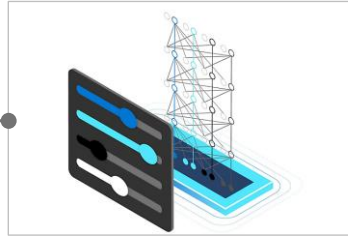

Enabling powerful AI with Microsoft Surface

Microsoft's AI history | Notable moments

NOV 2016

OpenAI chooses Microsoft Azure to run AI workloads

OCT 2019

Surface introduces "eye gaze" technology for a more personal video conferencing