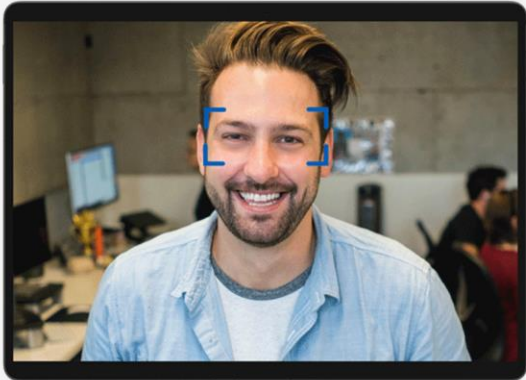

 Automatic framing

 Portrait blur

 Eye contact

 Voice focus

*Enabled on Surface Pro 9 with 5G

Automatic framing

Automatic framing adapts seamlessly to your movement so that you are always in view.

Set up now

 Preview again

2/5

Previous

Next

Background blur

Background blur helps keep the focus on you. Choose the standard setting for a uniform background or portrait mode to create a softer effect.

Set up now

 Preview again

3/5

Previous

Next

Eye contact

With eye contact, you appear to be looking directly at the person you're talking to.

Set up now

 Preview again

4/5

Previous

Next

Surface

Voice focus

Voice focus removes background noise, making sure your voice is clearly heard.

5/5

NPU enabled features on Surface

Before NPU