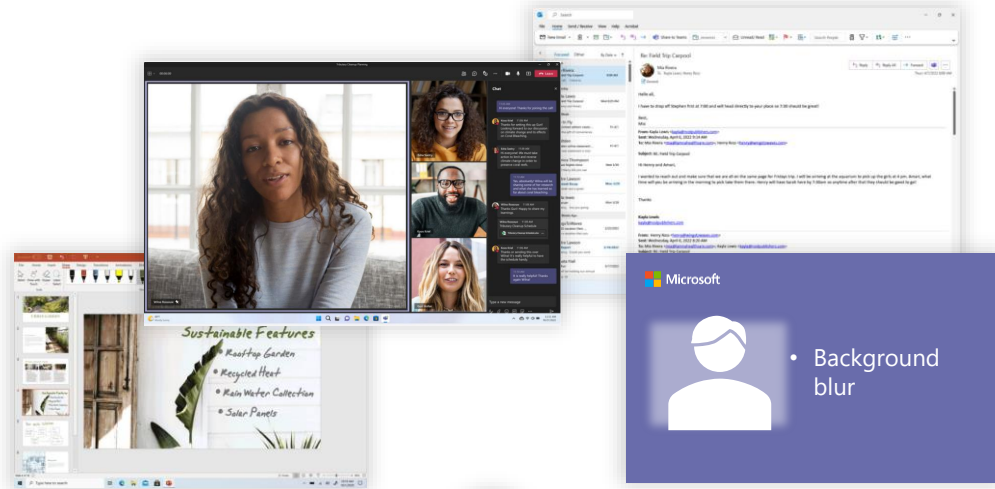

Edge copilot

- Smart page summarizer
- Write with AI with just a few prompts
- Quick access to Bing chat

Microsoft 365 copilot

Writes, summarizes and creates alongside

Turning ideas into a designed presentation, through natural language

Previous

Next

Surface

Voice focus

Voice focus removes background noise, making sure your voice is clearly heard.

5/5

NPU enabled features on Surface

Before NPU

After NPU

Automatic framing

Enhanced eye contact

Background blur

Voice focus

*Enabled on Surface Pro 9 with 5G

Free your CPU and gain powerful NPU-enabled AI experiences

Without NPU