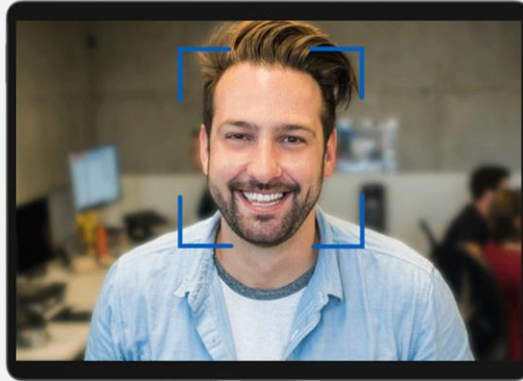

 Automatic framing

 Portrait blur

 Eye contact

 Voice focus

*Enabled on Surface Pro 9 with 5G

Automatic framing

Automatic framing adapts seamlessly to your movement so that you are always in view.

Set up now

 Preview again

2/5

Previous

Next

Background blur

Background blur helps keep the focus on you. Choose the standard setting for a uniform background or portrait mode to create a softer effect.

Set up now

 Preview again