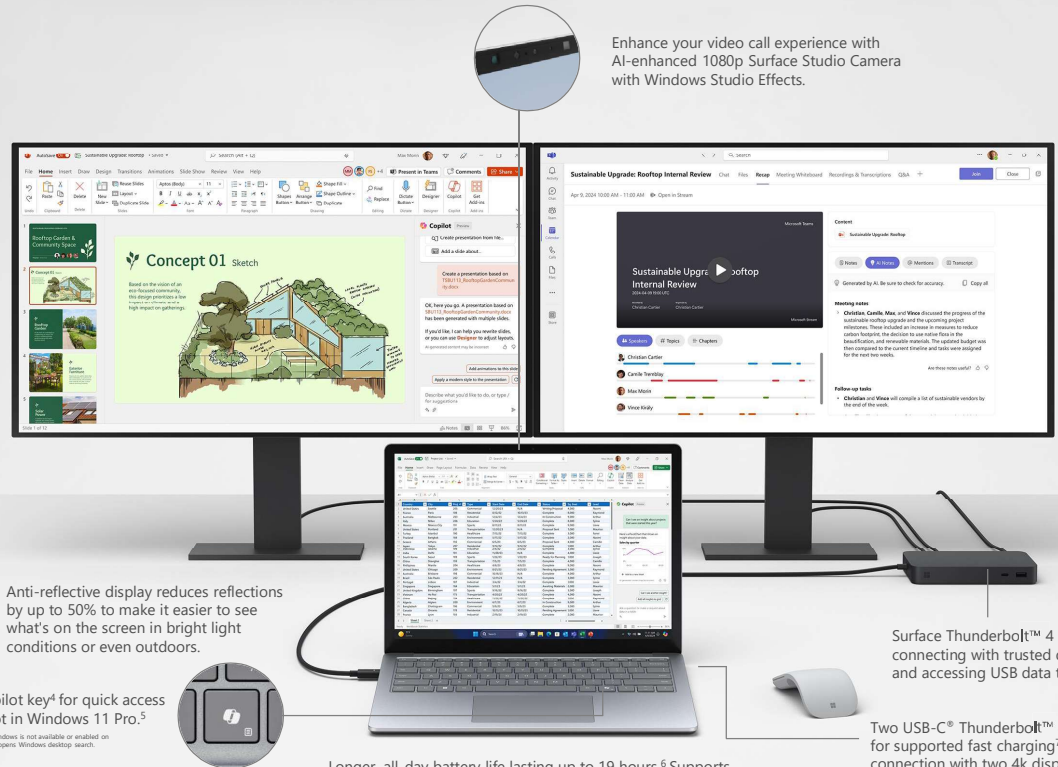

Surface Laptop 6

Power and design in an AI PC, built for business workloads

Omnisonic® speakers with Dolby® Atmos® and dual Studio Mics with voice focus isolates background noise to capture a speaker's voice more crisply.¹

Up to 2x faster performance² with an Intel® Core™ Ultra processor H-series and up to 64GB of RAM.³

Enhance your video call experience with AI-enhanced 1080p Surface Studio Camera with Windows Studio Effects.

Anti-reflective display reduces reflections by up to 50% to make it easier to see what's on the screen in bright light conditions or even outdoors.

New Copilot key⁴ for quick access to Copilot in Windows 11 Pro.⁵

Longer, all-day battery life lasting up to 19 hours.⁶ Supports fast charging, allowing up to 80% charge in about an hour.⁷

Surface Thunderbolt™ 4 dock for connecting with trusted devices and accessing USB data transfer.

Two USB-C® Thunderbolt™ 4 ports⁸ for supported fast charging⁷ and connection with two 4k displays.