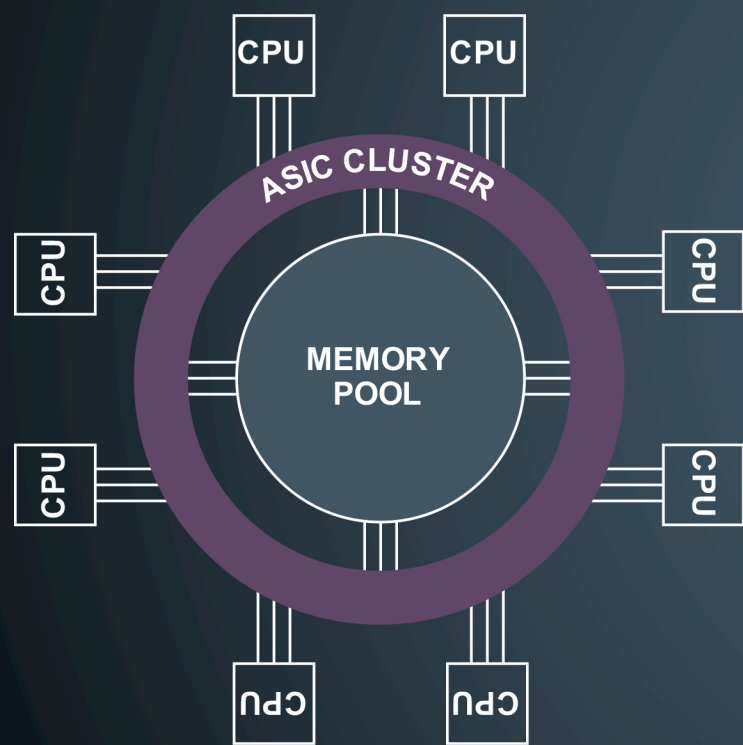

All-active architecture for screaming fast performance

Every volume intelligently accessing every SSD, node, and port

Built for NVMe

Up to 1.5M IOPS @ <1ms latency¹ and 44 GB/s bandwidth²

No Tuning Required

Every resource is always balanced

Multi-tenancy at Scale

Quality of service for latency assurance

Instant Failover

True active-active for high resiliency

Enterprise storage ownership transformed

All inclusive licensing

No Forklift Upgrades

Store More Guarantee

Controller upgrade options

100% Availability Guarantee

Investments are timeless

100% Availability Guaranteed

No special contract. No restrictive terms. No downtime.

For more information on HPE storage solutions, contact us today.