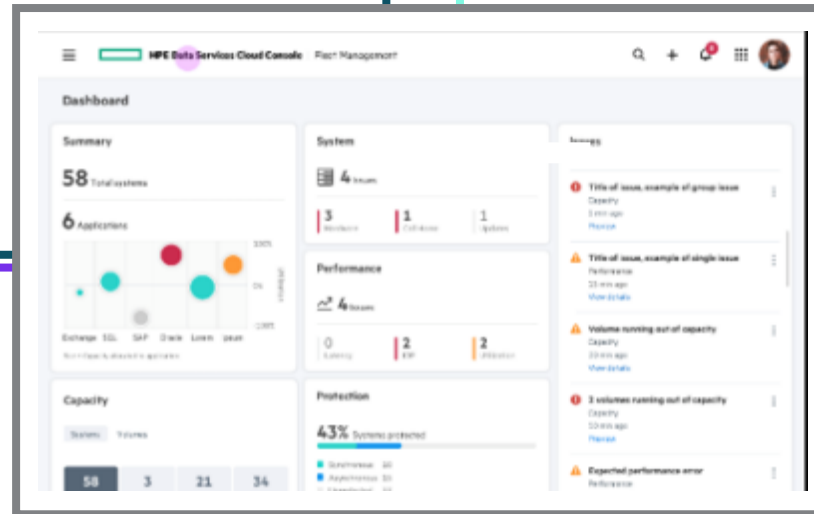

Delivering cloud operational agility

Powered by Data Services Cloud Console

Simplified deployment

New devices automatically discovered, on-boarded, and configured

Invisible upgrades

New features and enhancements instantly available through cloud-delivered invisible upgrades

Intent-based provisioning

Application workloads intelligently provisioned on infrastructure best-suited for optimizing SLAs

Management from anywhere

Simple global management driven through a consumer-simple, SaaS-based user experience