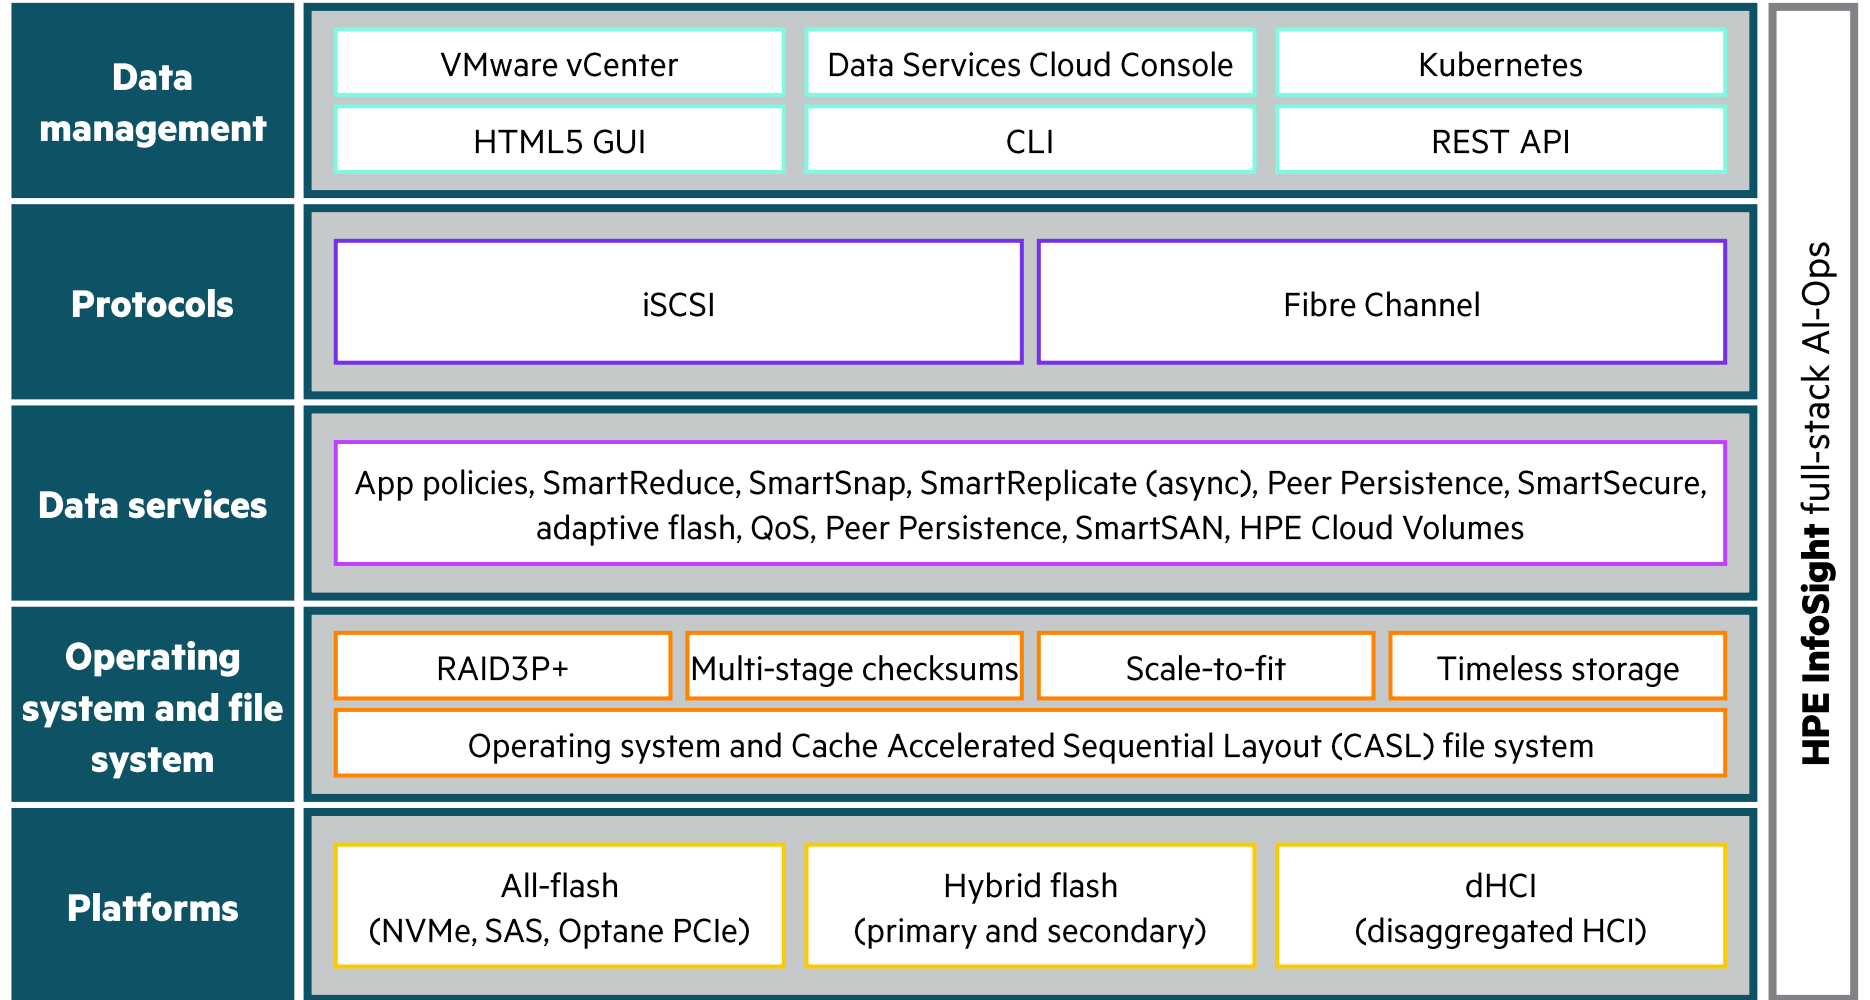

**Hewlett Packard
Enterprise**

HPE Alletra 6000 and HPE Alletra 5000

New HPE primary storage portfolio

Mission-critical apps

HPE Alletra 9000 (NVMe)

HPE Primera
(SAS or NVMe)

HPE XP8 (NVMe)

Business-critical apps

HPE Alletra 6000 (NVMe)

HPE Nimble Storage
all-flash (SAS)

HPE Nimble Storage
dHCI (NVMe or SAS)

General-purpose apps

HPE Alletra 5000
hybrid flash

HPE Nimble Storage
hybrid flash

HPE MSA

HPE SimpliVity HCI

Delivering true hybrid and multicloud

Primary flash		All-flash arrays (SAS and NVMe)
Secondary flash		Hybrid flash arrays
Multicloud storage		HPE Cloud Volumes
HCI experience		HPE Nimble Storage dHCI

The architecture behind HPE Alletra 6000/HPE Alletra 5000 systems

HPE InfoSight full-stack AI-Ops

Scale-to-fit storage

Scale out with up to four arrays managed as one—nondisruptively

- Mix and match different array generations, models, and even drive media
- Datasets can stripe and migrate across multiple arrays nondisruptively