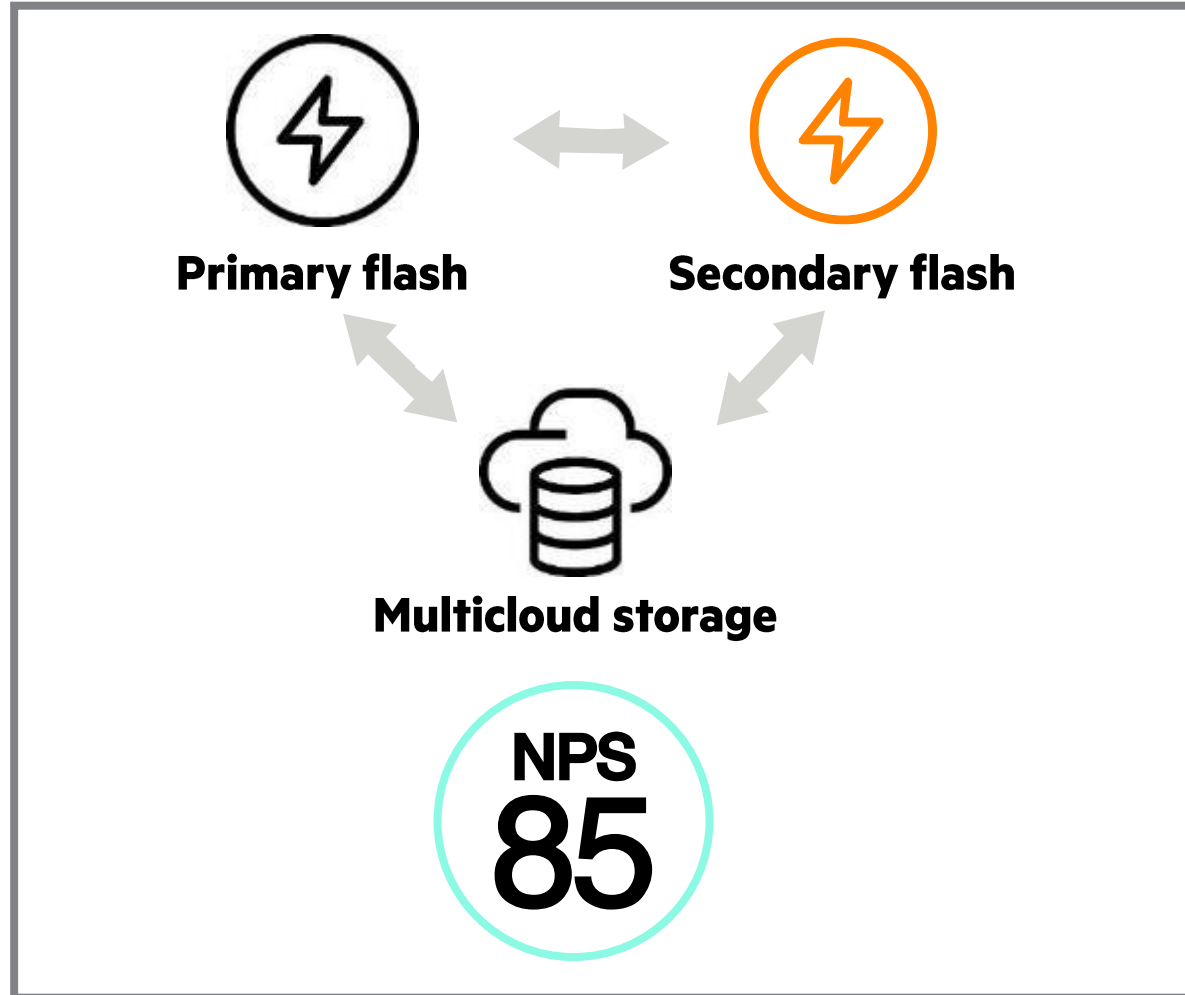

Delivering true hybrid and multicloud

Primary flash		All-flash arrays (SAS and NVMe)
Secondary flash		Hybrid flash arrays
Multicloud storage		HPE Cloud Volumes
HCI experience		HPE Nimble Storage dHCI