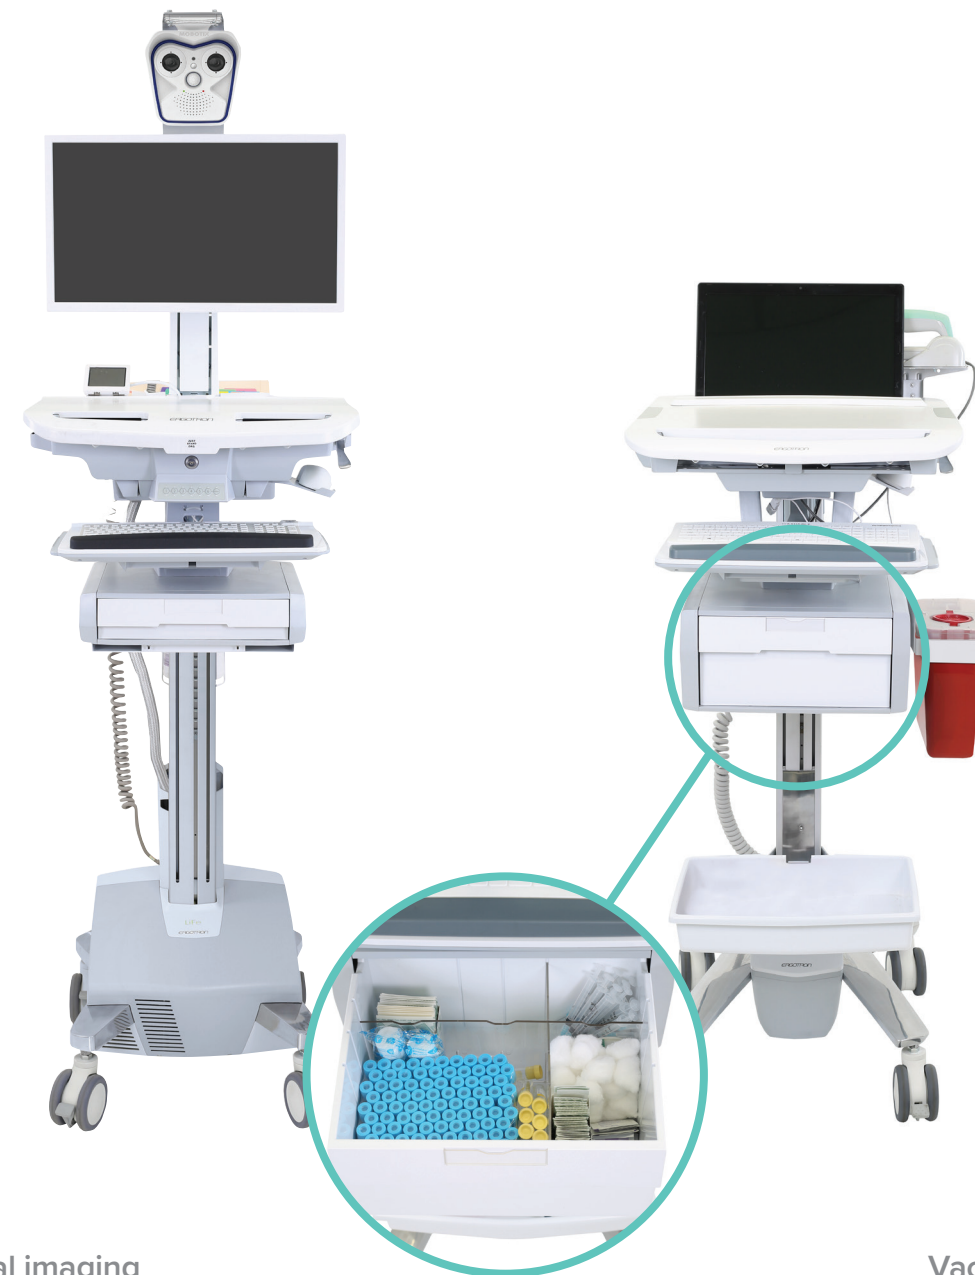

STYLEVIEW™

Tailored workflow solutions

Combining several of our products into specialized mobile solutions delivers what you need in each application for patient-centered care

Thermal imaging

Bring temperature detection anywhere its needed

Vaccination

Enable safe and efficient vaccinations beyond clinic walls

StyleView Tailored Solutions (additional configurations available)

Thermal imaging

Vaccination