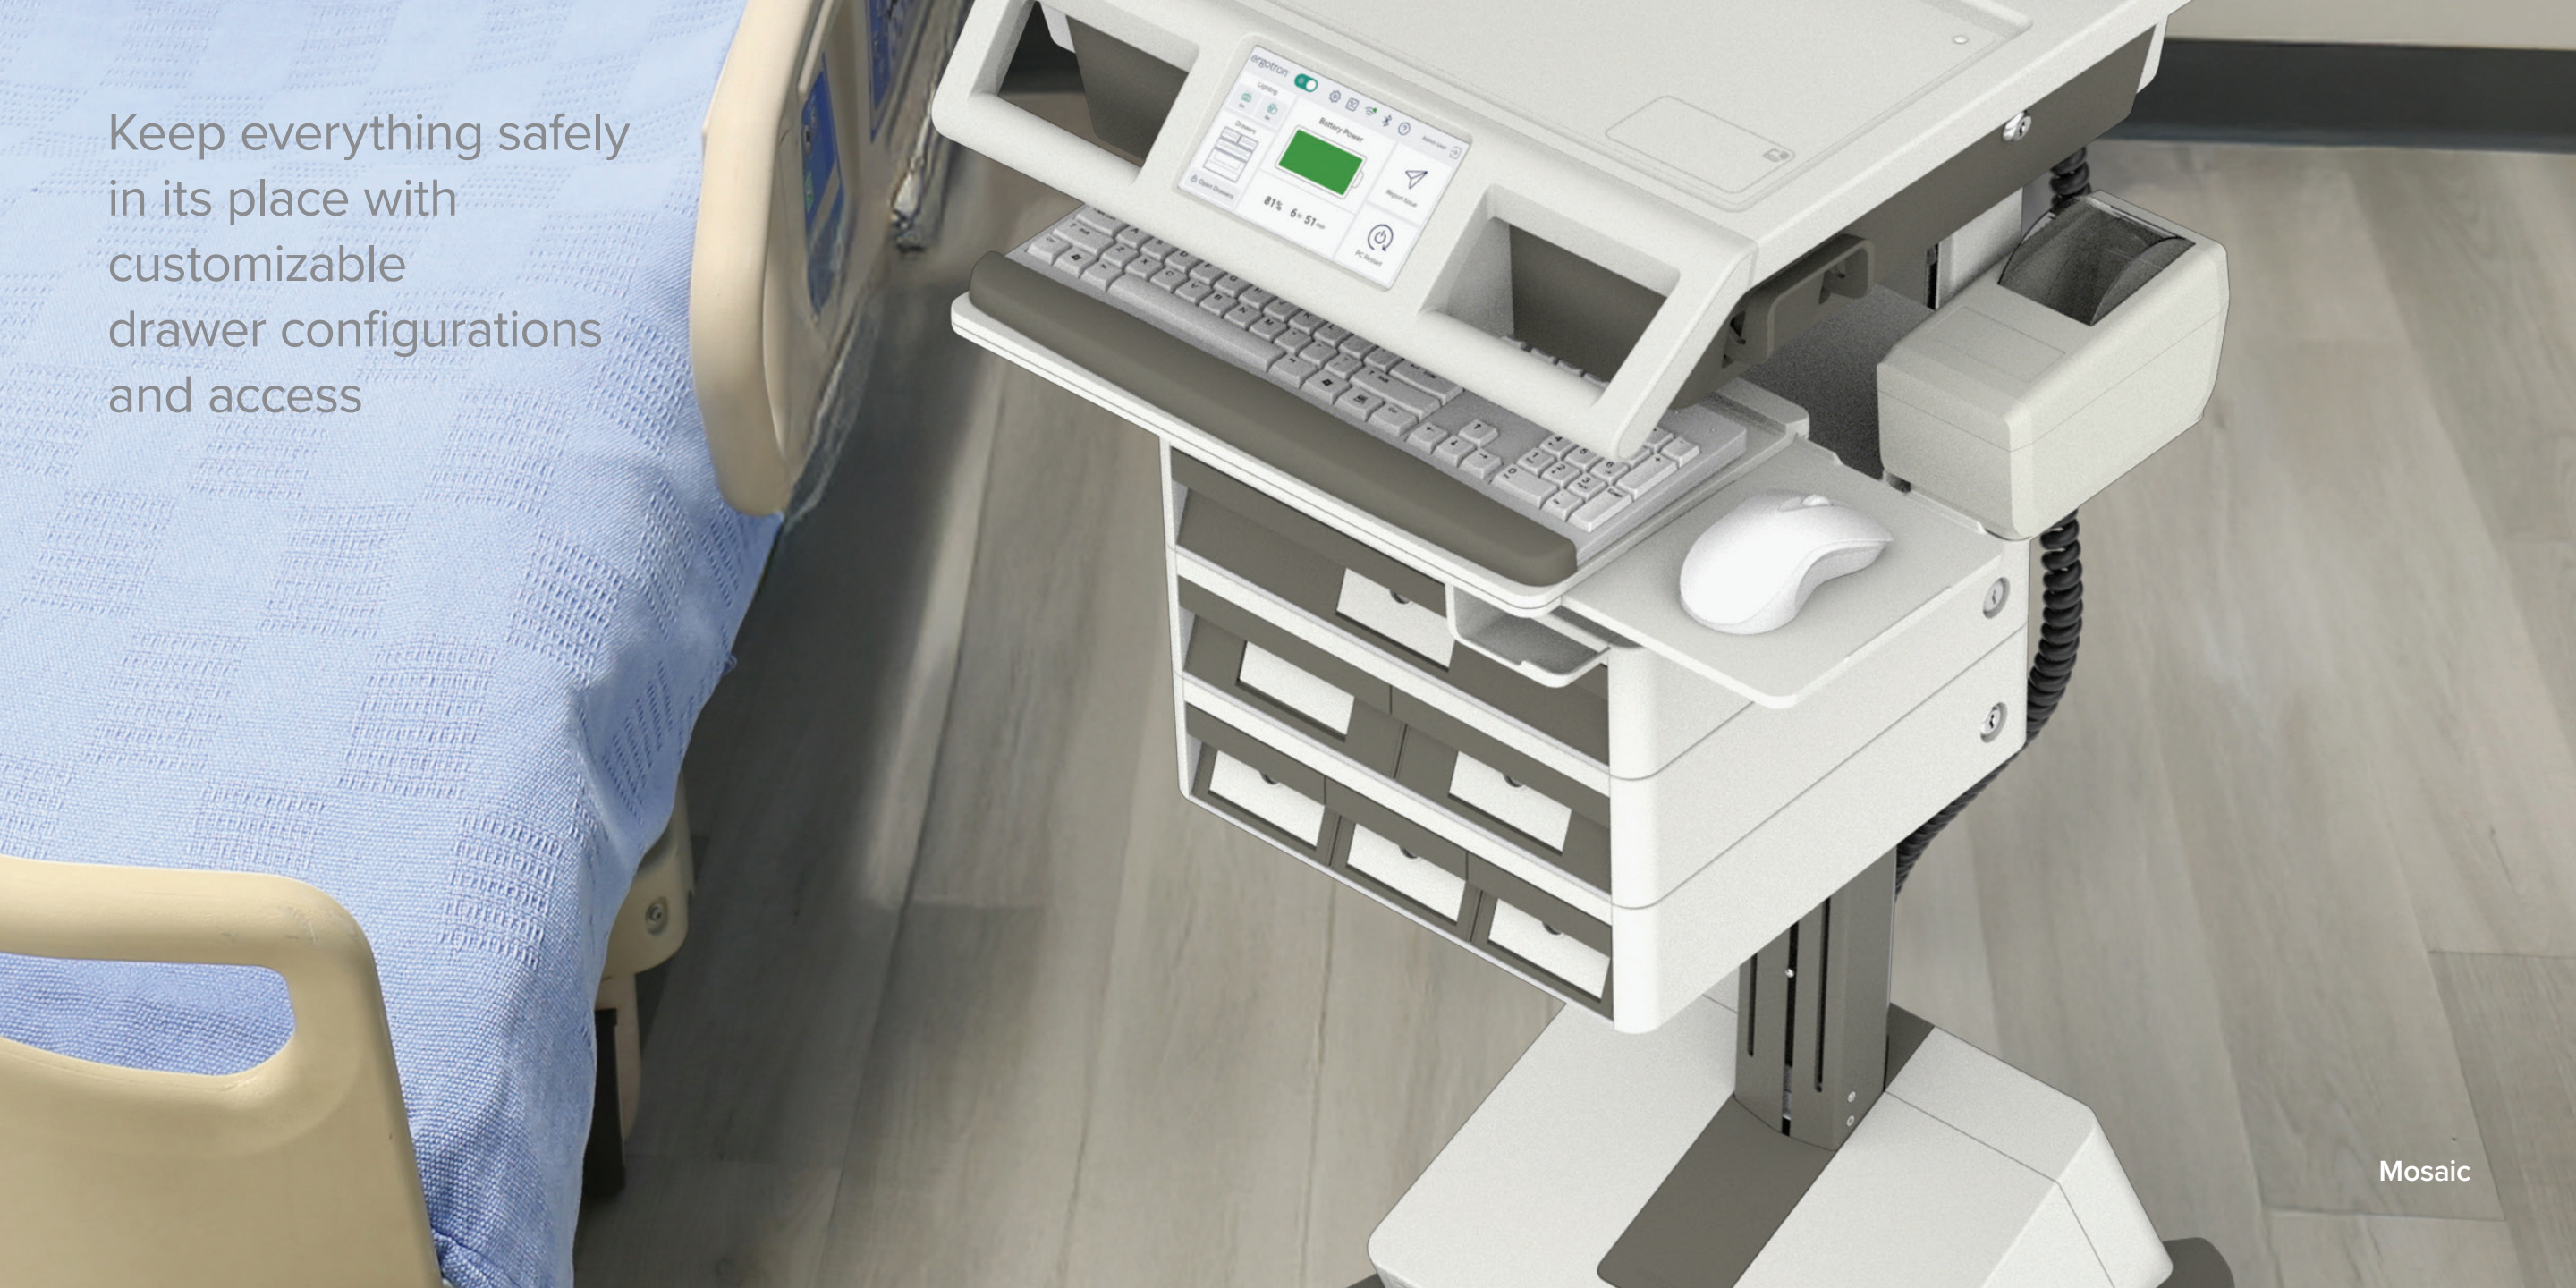

Mosaic

Empower care
Simplify management

Flexible design enhances nurse safety, efficiency, and job satisfaction
Tech-forward features simplify workstation management
Supports teams by unifying processes for greater efficiency
Empowers professionals to prioritize what matters most—patient care

ergotron.com/mosaic

Intuitive touchscreen display for easy control of cart functions

Keep everything safely
in its place with
customizable
drawer configurations
and access

RhythmConnect™

FLEET CONTROL

Manage your EHR fleet with ease

CareFit Combo

*A new documentation experience
at the **point of care***

Modular wall mount

Easy screensharing

Intuitive access to tools

Sturdy design supports multiple configurations

Foster the nurse-patient connection