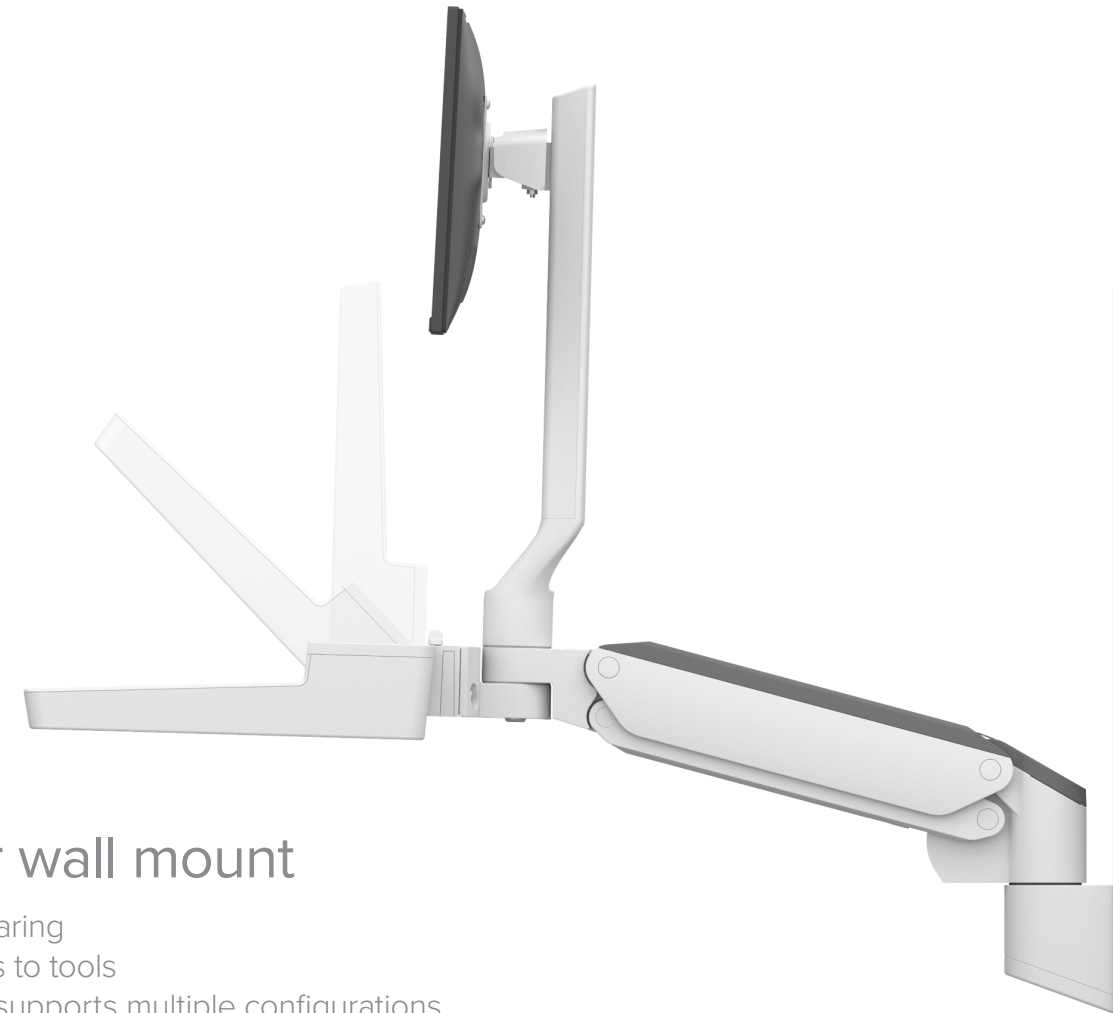

Modular wall mount

Easy screensharing

Intuitive access to tools

Sturdy design supports multiple configurations