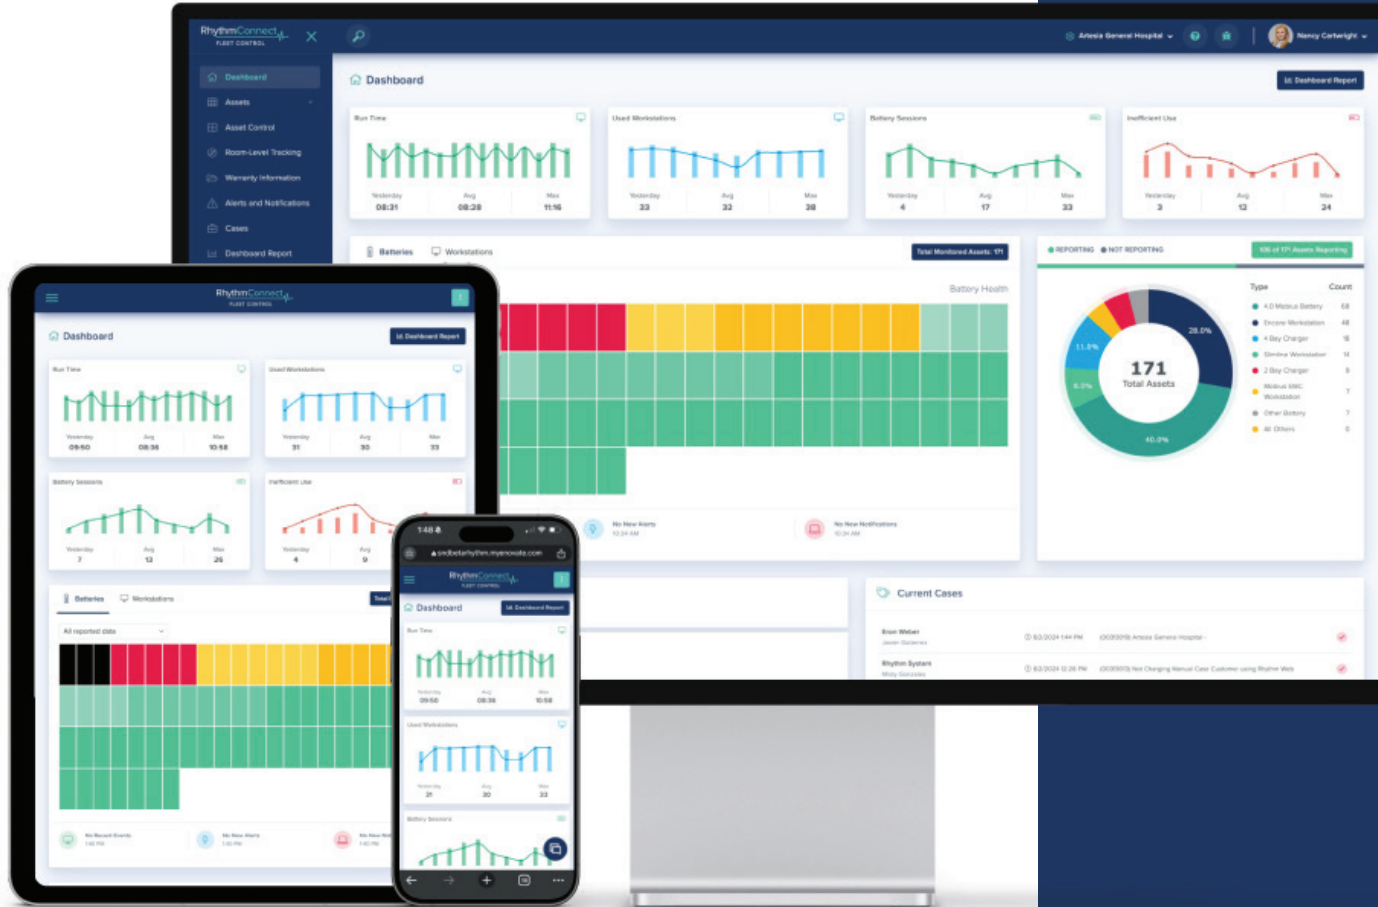

Mosaic

Empower care
Simplify management

Flexible design enhances nurse safety, efficiency, and job satisfaction
Tech-forward features simplify workstation management
Supports teams by unifying processes for greater efficiency
Empowers professionals to prioritize what matters most—patient care

ergotron.com/mosaic

Intuitive touchscreen display for easy control of cart functions

Keep everything safely
in its place with
customizable
drawer configurations
and access

RhythmConnect™

FLEET CONTROL

Manage your EHR fleet with ease

- Enhanced patient care
- Lower cost of ownership
- Improved efficiency
- Compatible with Mosaic Carts

ergotron.com/rhythmconnect

RhythmConnect™

FLEET CONTROL

- 1 Real-time status
- 2 Actionable insight reports
- 3 Asset snapshot
- 4 Case detail
- 5 AI Assistant
- 6 Notifications
- 7 Superior support
- 8 Battery health