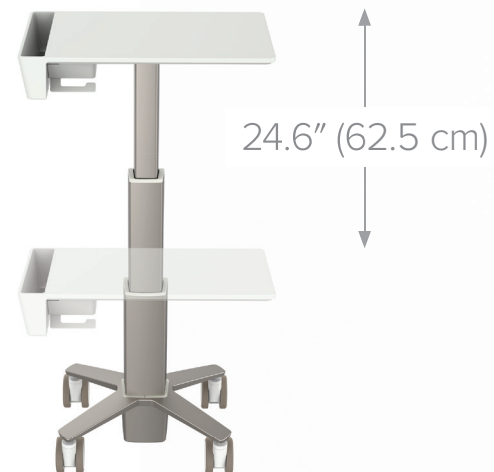

Total height with
CPU box is 44" (111.8 cm)

- Space-saving design easily folds when not in use
- Light touch gives caregivers flexibility and choice
- Multiple configurations are easy to clean and service
- Enable secure access with space for an RFID badge reader

Ultra-lean

Small footprint
Lightweight
Expansive height-adjustment range
Customizable options for power, scanner,
printer, wipes and more

CareFit Slim

Lean and customizable design inspired
by caregiver insights