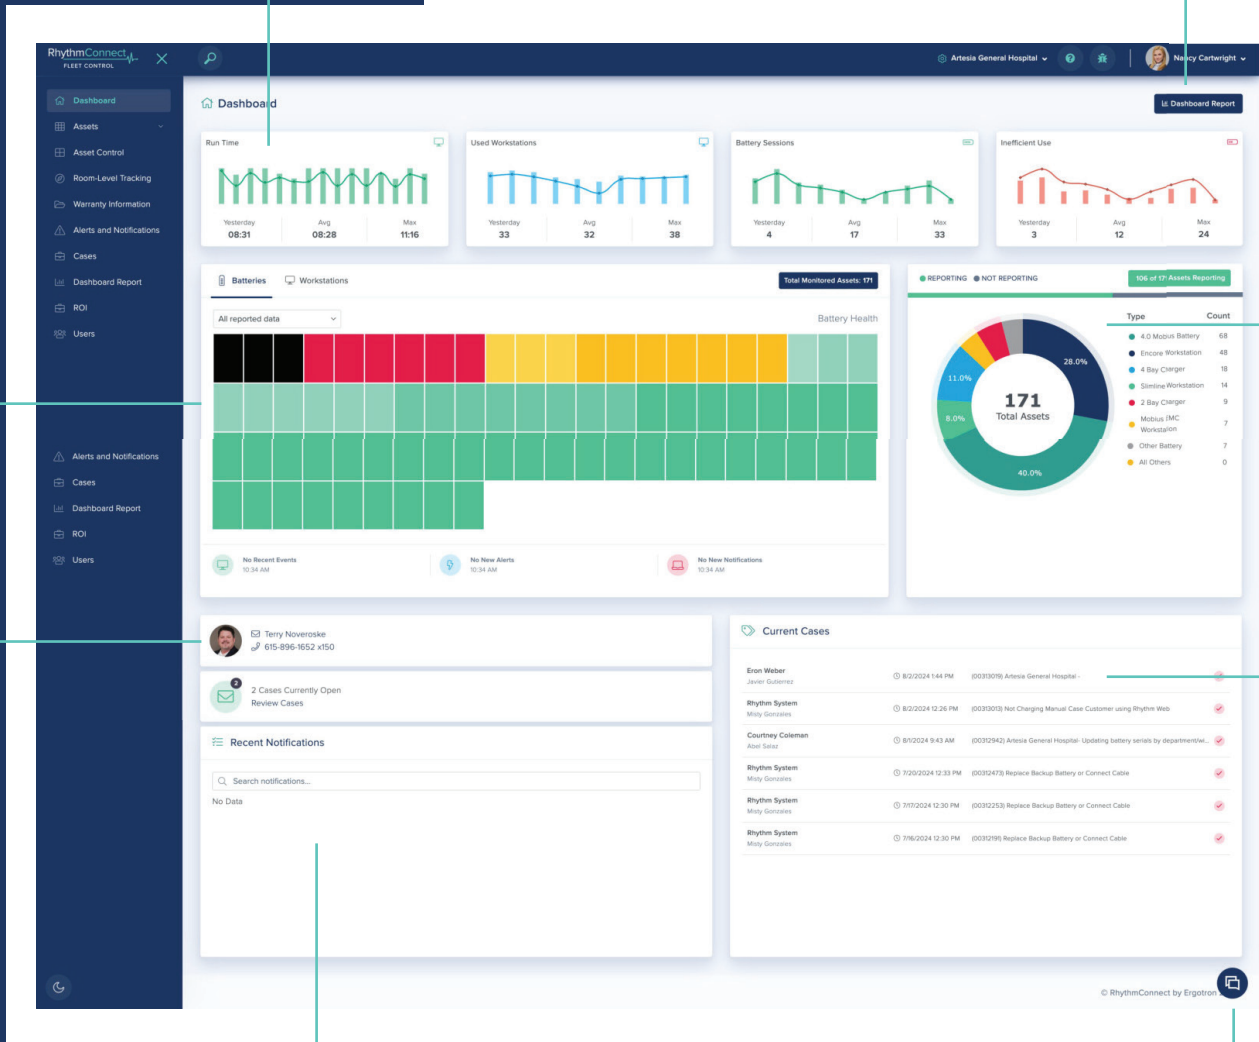

Mosaic

Empower care
Simplify management

Flexible design enhances nurse safety, efficiency, and job satisfaction
Tech-forward features simplify workstation management
Supports teams by unifying processes for greater efficiency
Empowers professionals to prioritize what matters most—patient care

ergotron.com/mosaic

Intuitive touchscreen display for easy control of cart functions

Keep everything safely
in its place with
customizable
drawer configurations
and access

RhythmConnect™

FLEET CONTROL

Manage your EHR fleet with ease

- Enhanced patient care
- Lower cost of ownership
- Improved efficiency
- Compatible with Mosaic Carts

ergotron.com/rhythmconnect

RhythmConnect™

FLEET CONTROL

- 1 Real-time status
- 2 Actionable insight reports
- 3 Asset snapshot
- 4 Case detail
- 5 AI Assistant
- 6 Notifications
- 7 Superior support
- 8 Battery health