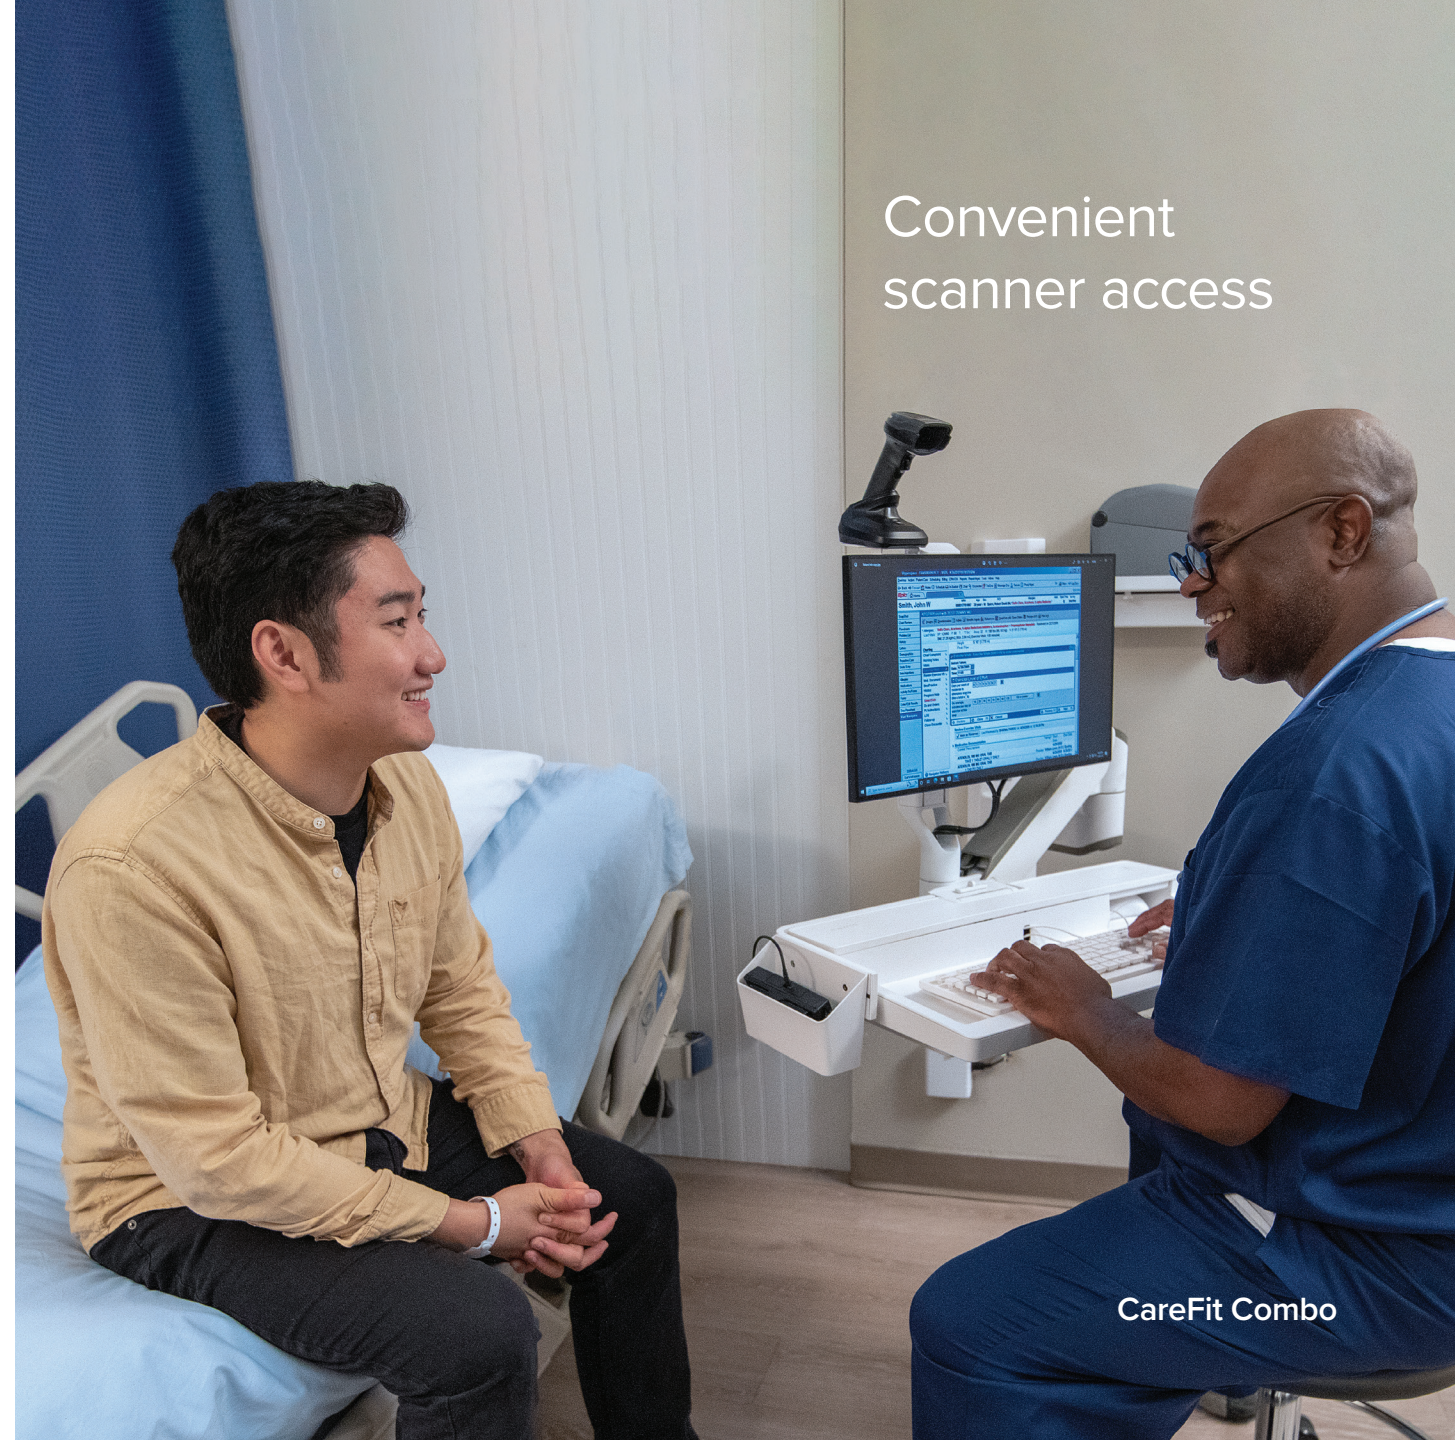

Total height with
CPU box is 44" (111.8 cm)

- Space-saving design easily folds when not in use
- Light touch gives caregivers flexibility and choice
- Multiple configurations are easy to clean and service
- Enable secure access with space for an RFID badge reader

Convenient
scanner access