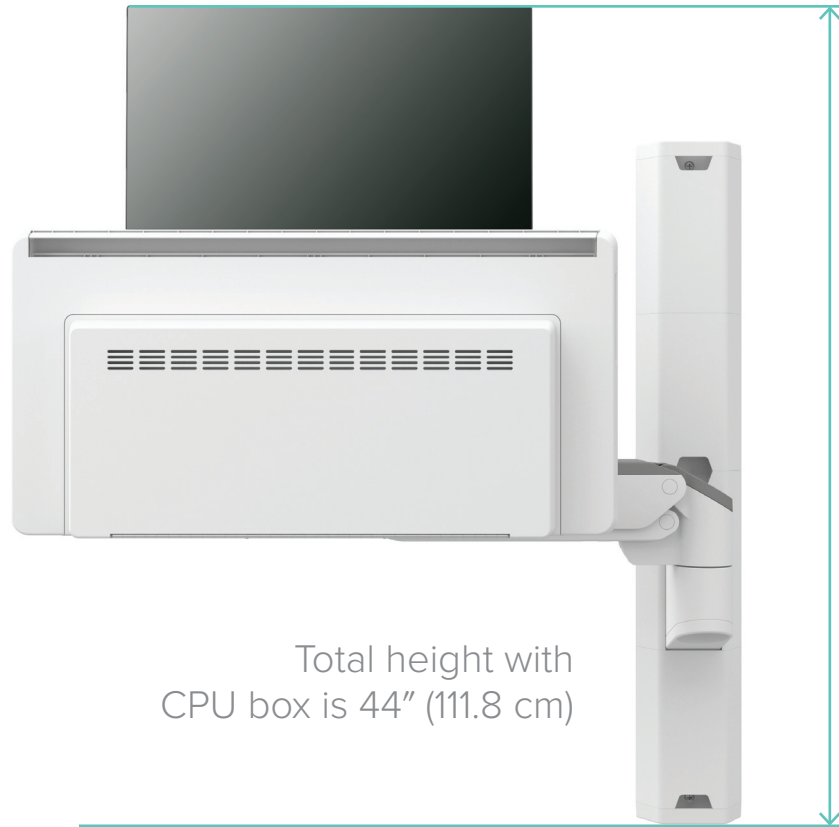

Total height with
CPU box is 44" (111.8 cm)

- Space-saving design easily folds when not in use
- Light touch gives caregivers flexibility and choice
- Multiple configurations are easy to clean and service
- Enable secure access with space for an RFID badge reader