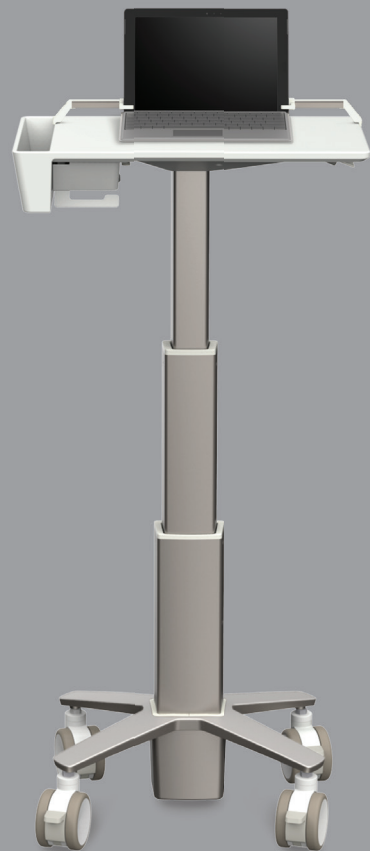

Total height with
CPU box is 44" (111.8 cm)

- Space-saving design easily folds when not in use
- Light touch gives caregivers flexibility and choice
- Multiple configurations are easy to clean and service
- Enable secure access with space for an RFID badge reader

Convenient
scanner access

CareFit Combo

CareFit Combo

*Enhances healing spaces
with **concealed**
cable management*

CAREFIT™

CareFit Slim Laptop

CareFit Slim LCD 2.0

*Your documentation
companion*

Ultra-lean

Small footprint
Lightweight
Expansive height-adjustment range
Customizable options for power, scanner,
printer, wipes and more

CareFit Slim

Lean and customizable design inspired
by caregiver insights