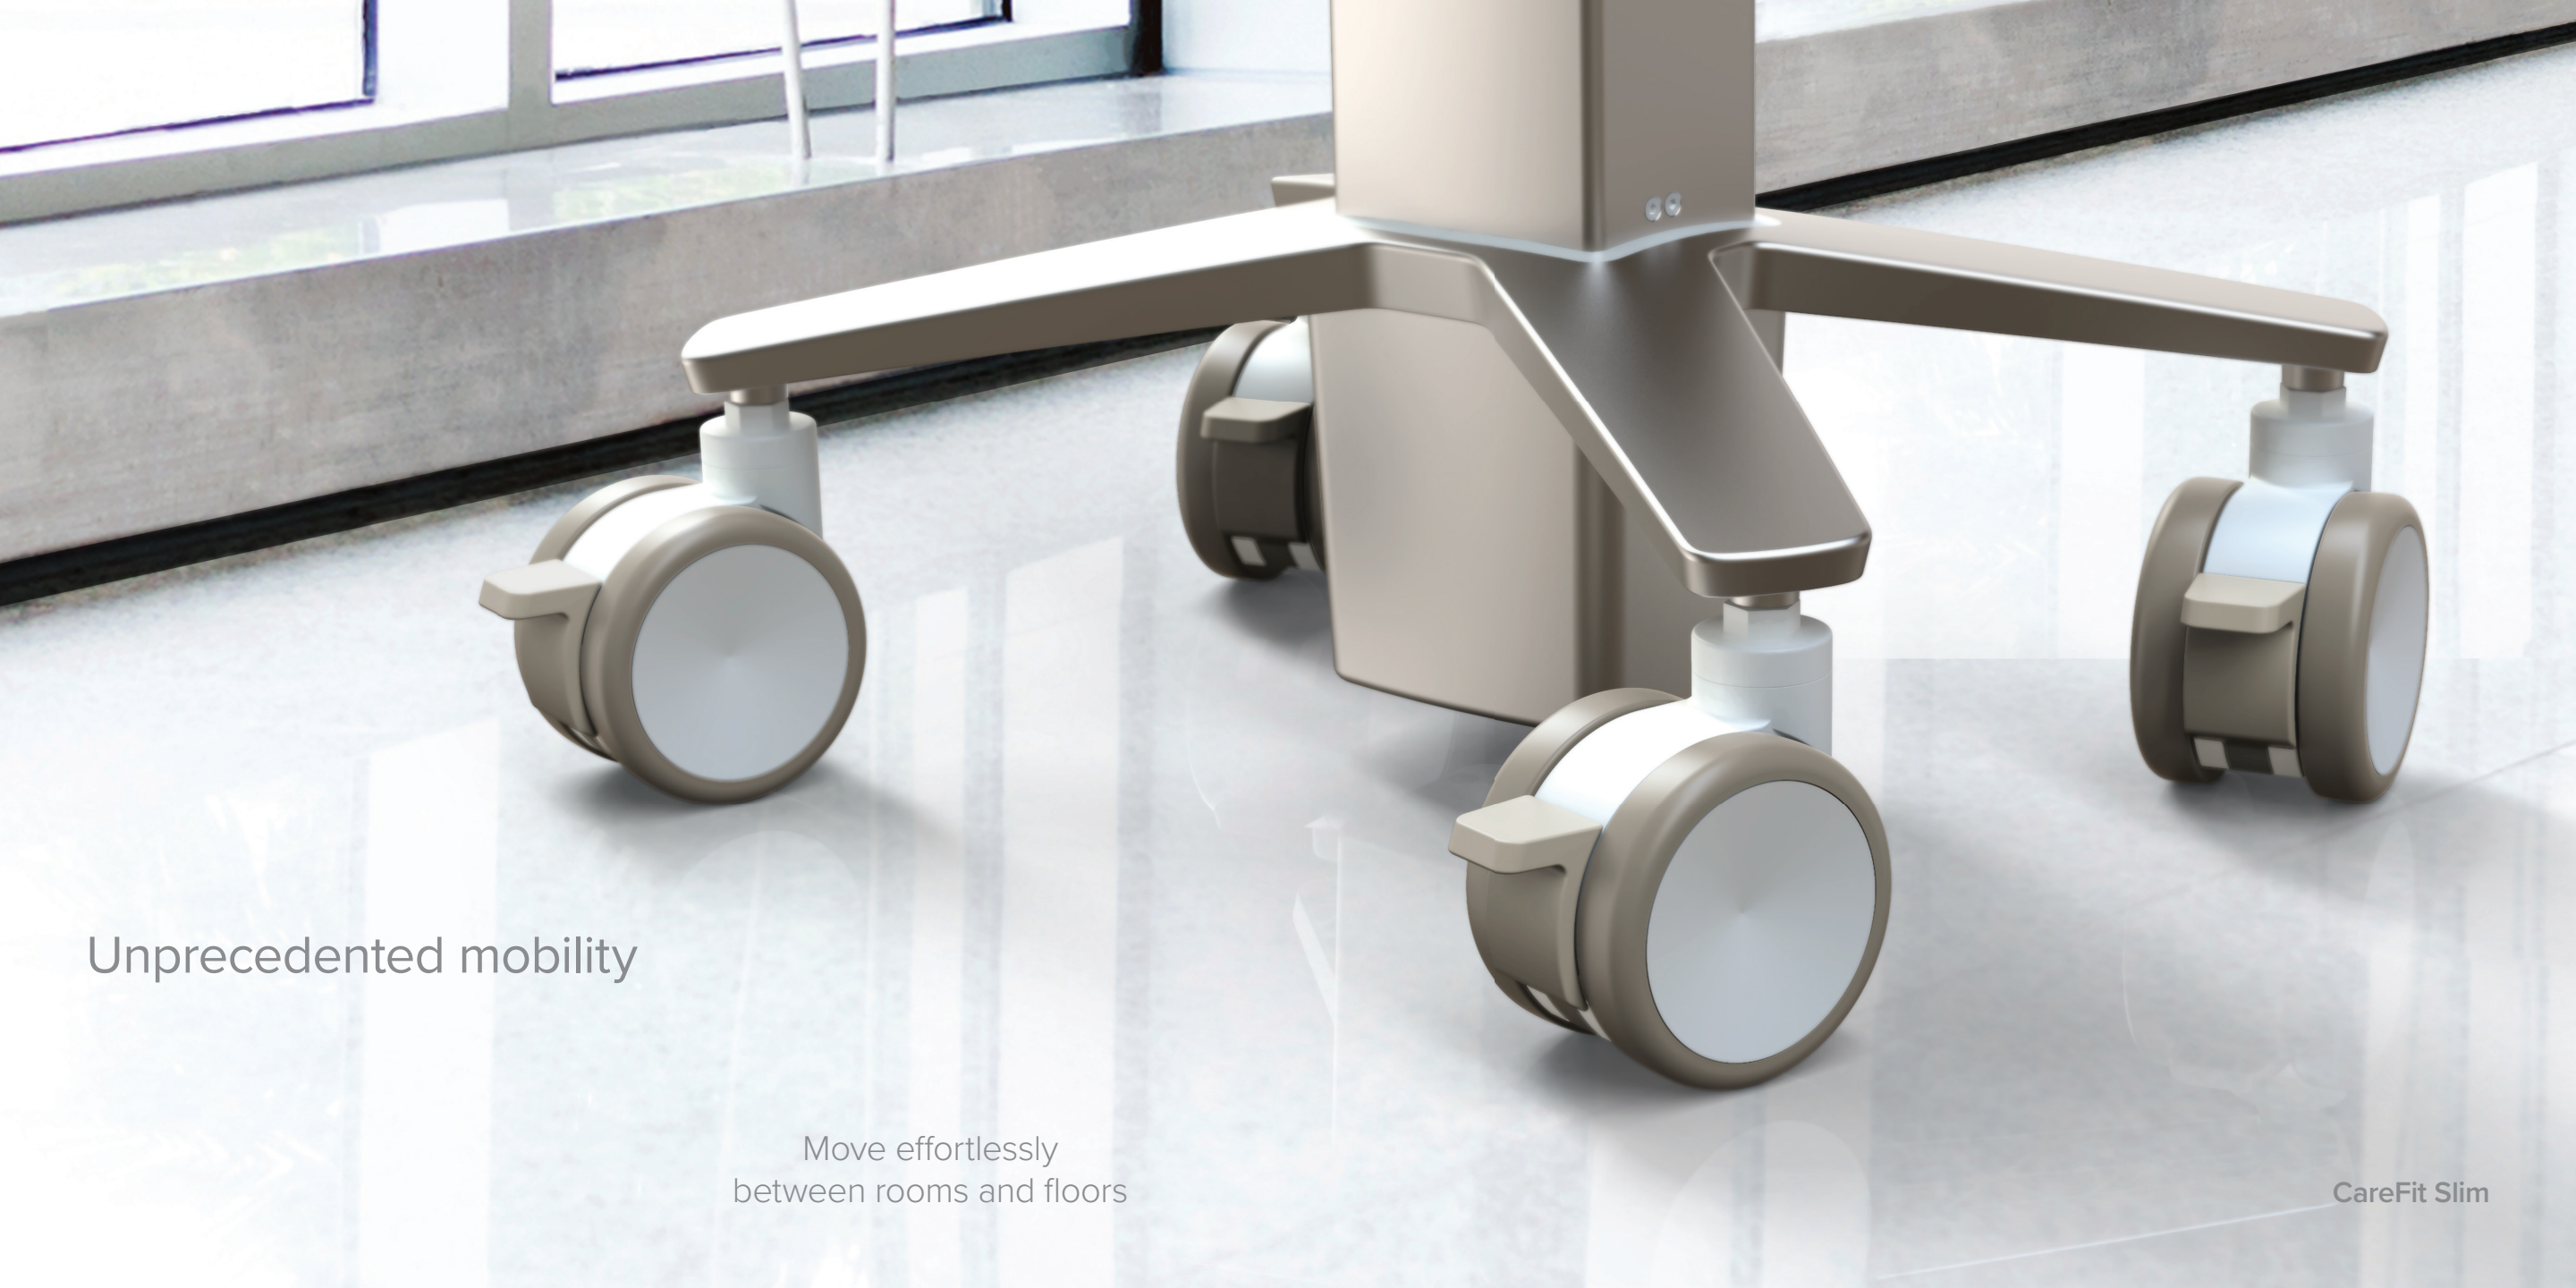

Ultra-lean

Small footprint
Lightweight
Expansive height-adjustment range
Customizable options for power, scanner,
printer, wipes and more

CareFit Slim

Lean and customizable design inspired
by caregiver insights