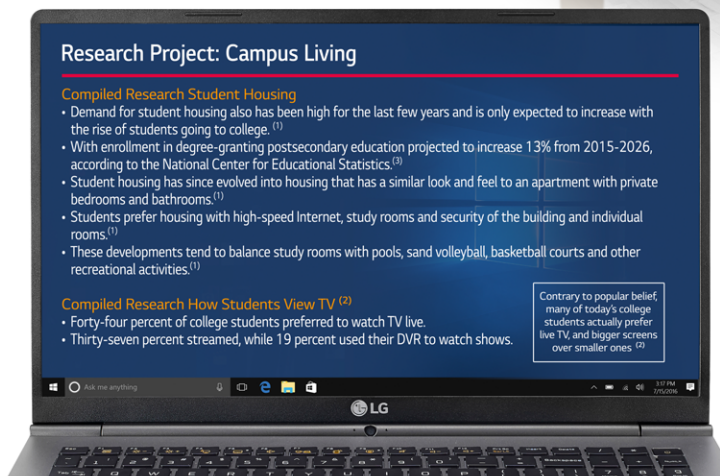

LG Commercial Displays are designed to provide outstanding performance. Customized solutions and features, like webOS® and System-On-Chip, can simplify installation while advanced IPS panels yield exceptional brightness and color reproduction with lower power consumption. Founded on four key pillars: Superior Display Quality, Practical Design, Reliability and Low Total Cost of Operation, LG is your total solution source for advanced commercial displays.