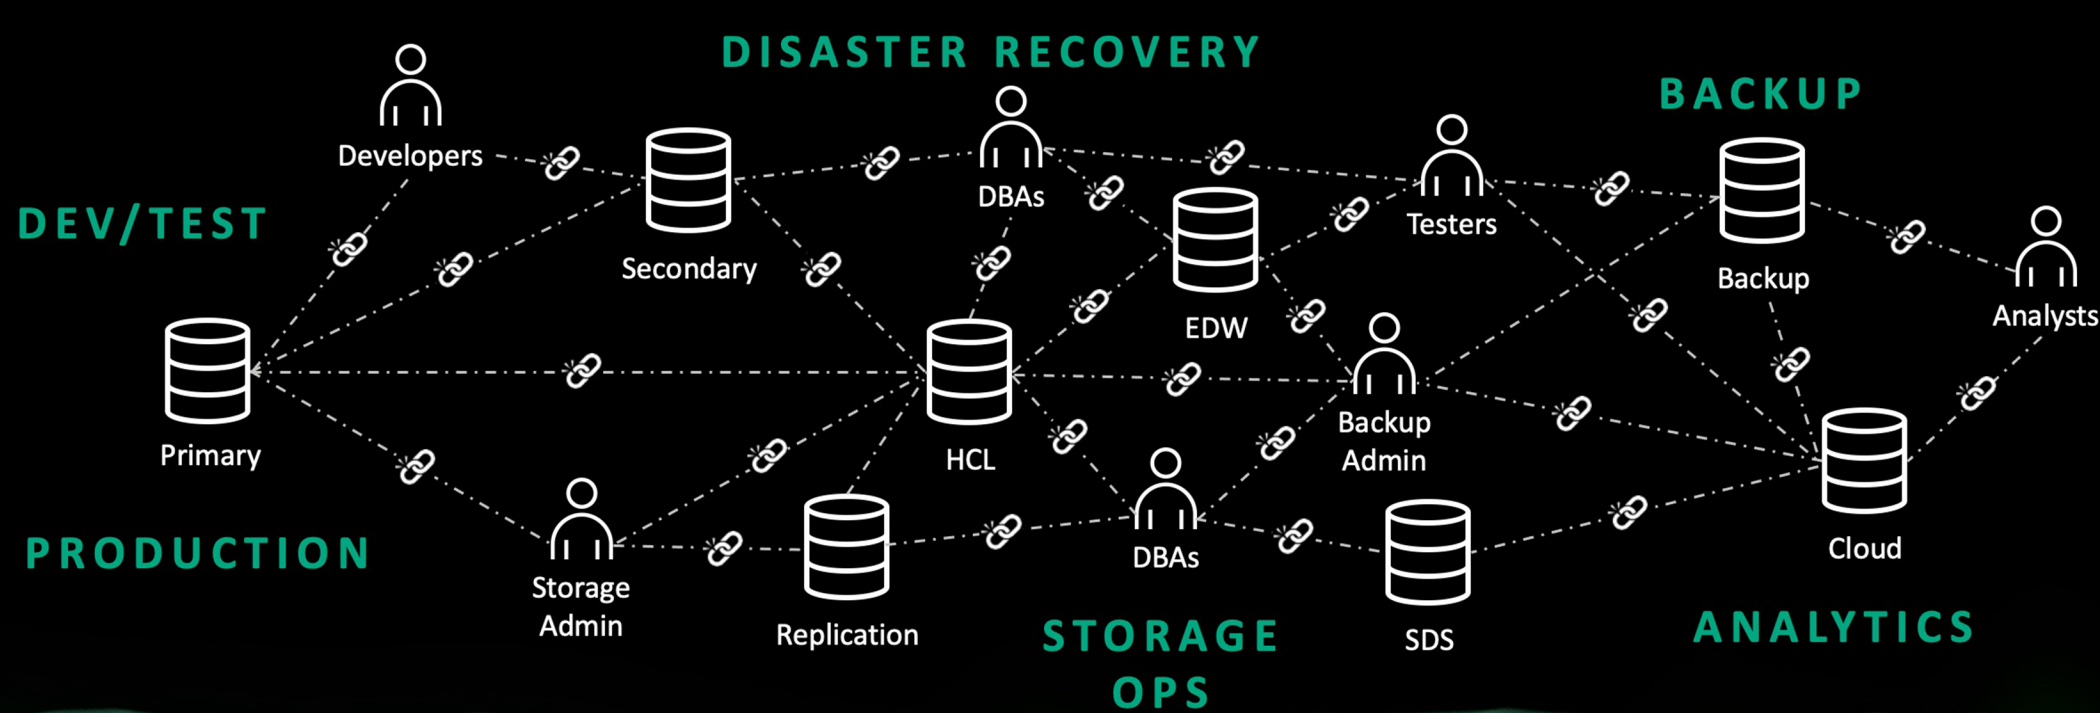

DATA SERVICES CLOUD CONSOLE

A SINGLE DESTINATION FOR DATA AND INFRASTRUCTURE SERVICES

Data Services Cloud Console

Cloud Data Services*

ACCESS

Streamline data access to power apps and empower innovators

PROTECT

Safeguard data for any SLA with app-aware data protection

SEARCH

Gain 360 edge-to-cloud visibility for all your apps and data

MOBILIZE

Activate data and seamlessly move it where it needs to be

Cloud Infrastructure Services*

DEPLOY

Automate the setup, config, and deployment

MANAGE

Manage a global fleet with point-and-click simplicity

UPGRADE

Make software upgrades intelligent and invisible

OPTIMIZE

Apply intelligence to maximize efficiency, reliability & resources

* This represents both current and future capabilities.

DATA AND INFRASTRUCTURE COMPLEXITY IMPEDES TRANSFORMATION

At a cost to agility, innovation, and business risk

DATA SERVICES CLOUD CONSOLE TRANSFORMS STORAGE AND DATA MANAGEMENT