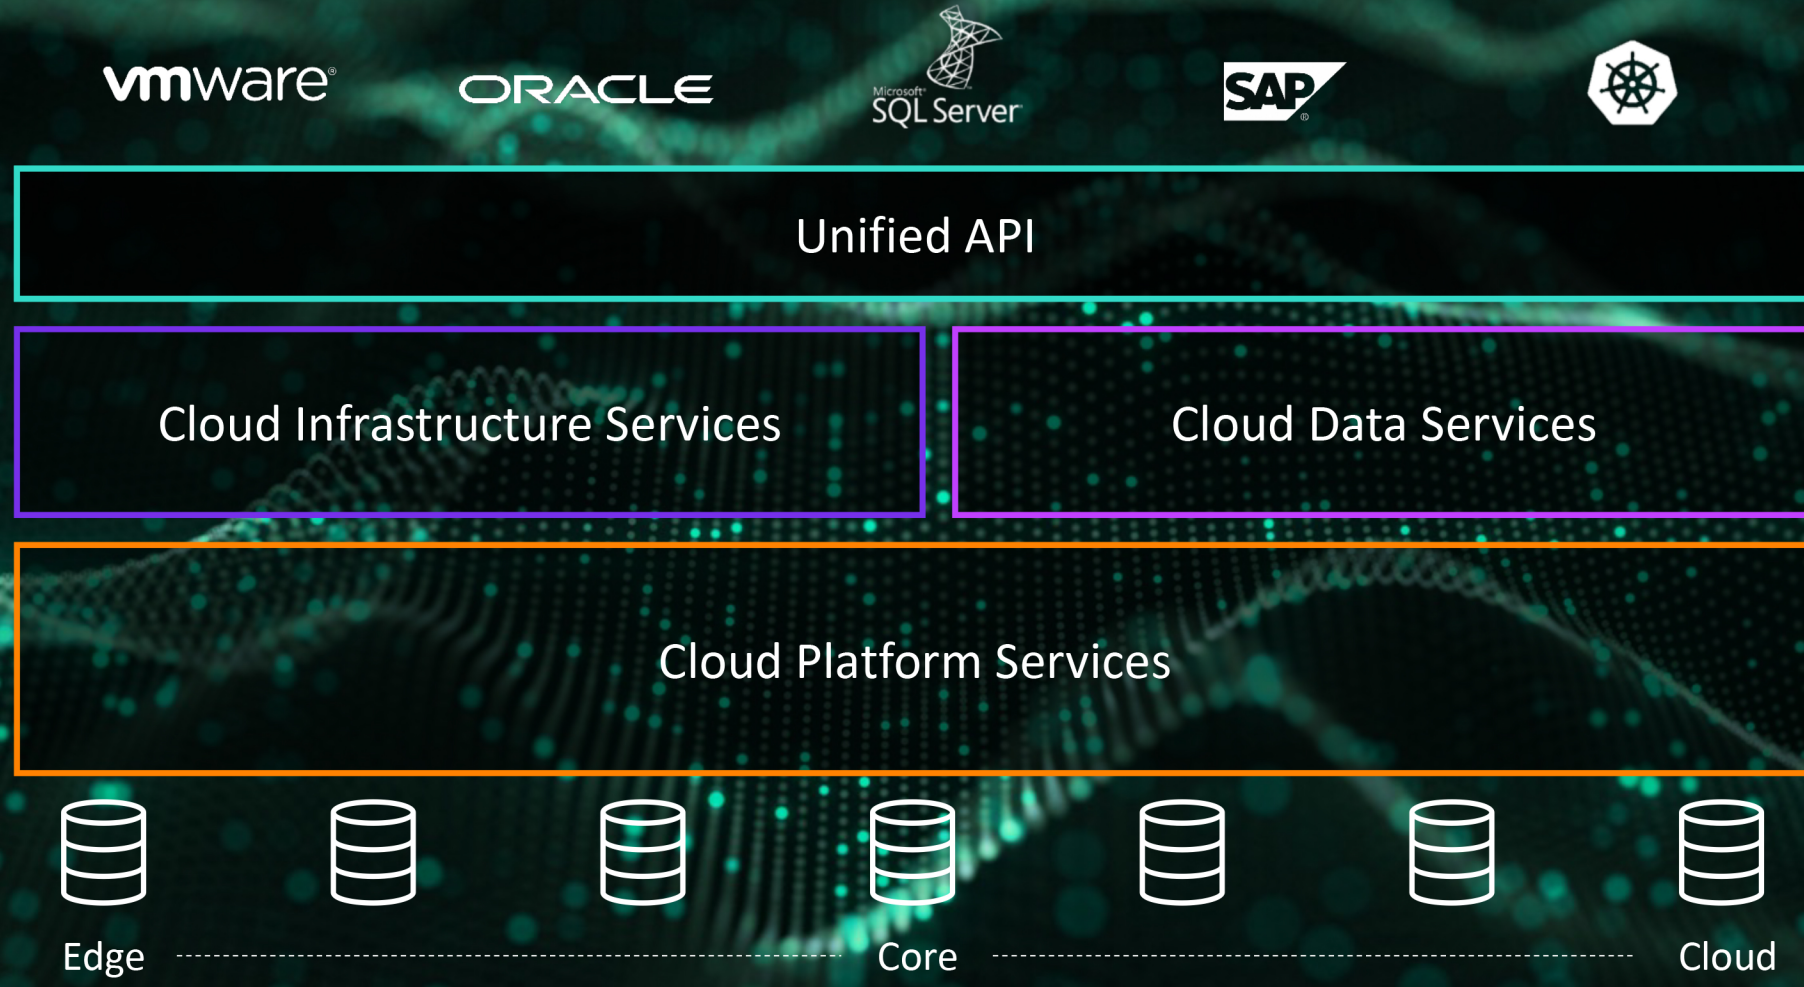

DELIVER CLOUD OPERATIONS

Bring cloud agility to wherever data lives

UNIFY DATA MANAGEMENT

Streamline data operations with seamless experience edge-to-cloud

ACCELERATE INNOVATION

Deliver faster app dev and insights with self-service, secure data access

DATA SERVICES CLOUD CONSOLE ARCHITECTURE

CLOUD PLATFORM SERVICES POWERED BY A COMMON CLOUD PLATFORM

SECURE BY DESIGN

Multi level security for access, authentication, authorization and communications

CLOUD-NATIVE