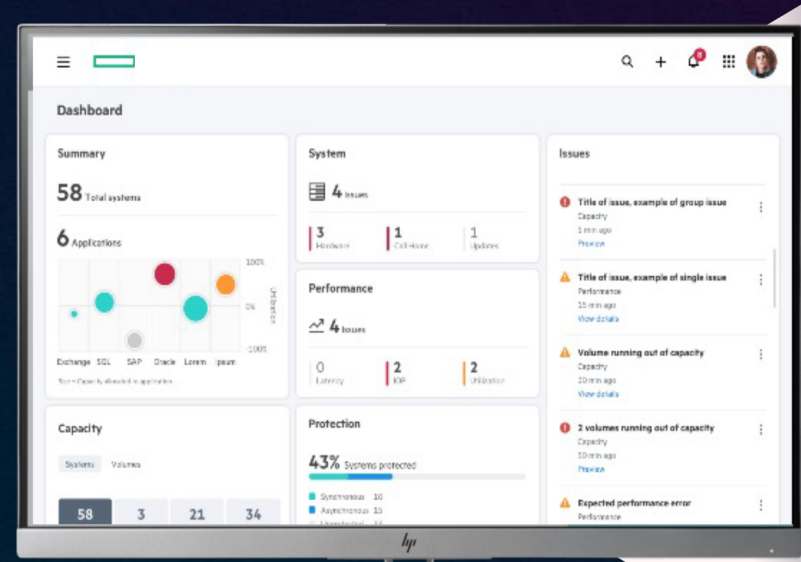

DATA SERVICES CLOUD CONSOLE

A SINGLE DESTINATION FOR DATA AND INFRASTRUCTURE SERVICES

Data Services Cloud Console

Cloud Data Services*

ACCESS

Streamline data access to power apps and empower innovators

PROTECT

Safeguard data for any SLA with app-aware data protection

SEARCH

Gain 360 edge-to-cloud visibility for all your apps and data

MOBILIZE

Activate data and seamlessly move it where it needs to be

Cloud Infrastructure Services*

DEPLOY

Automate the setup, config, and deployment

MANAGE

Manage a global fleet with point-and-click simplicity

UPGRADE

Make software upgrades intelligent and invisible

OPTIMIZE

Apply intelligence to maximize efficiency, reliability & resources