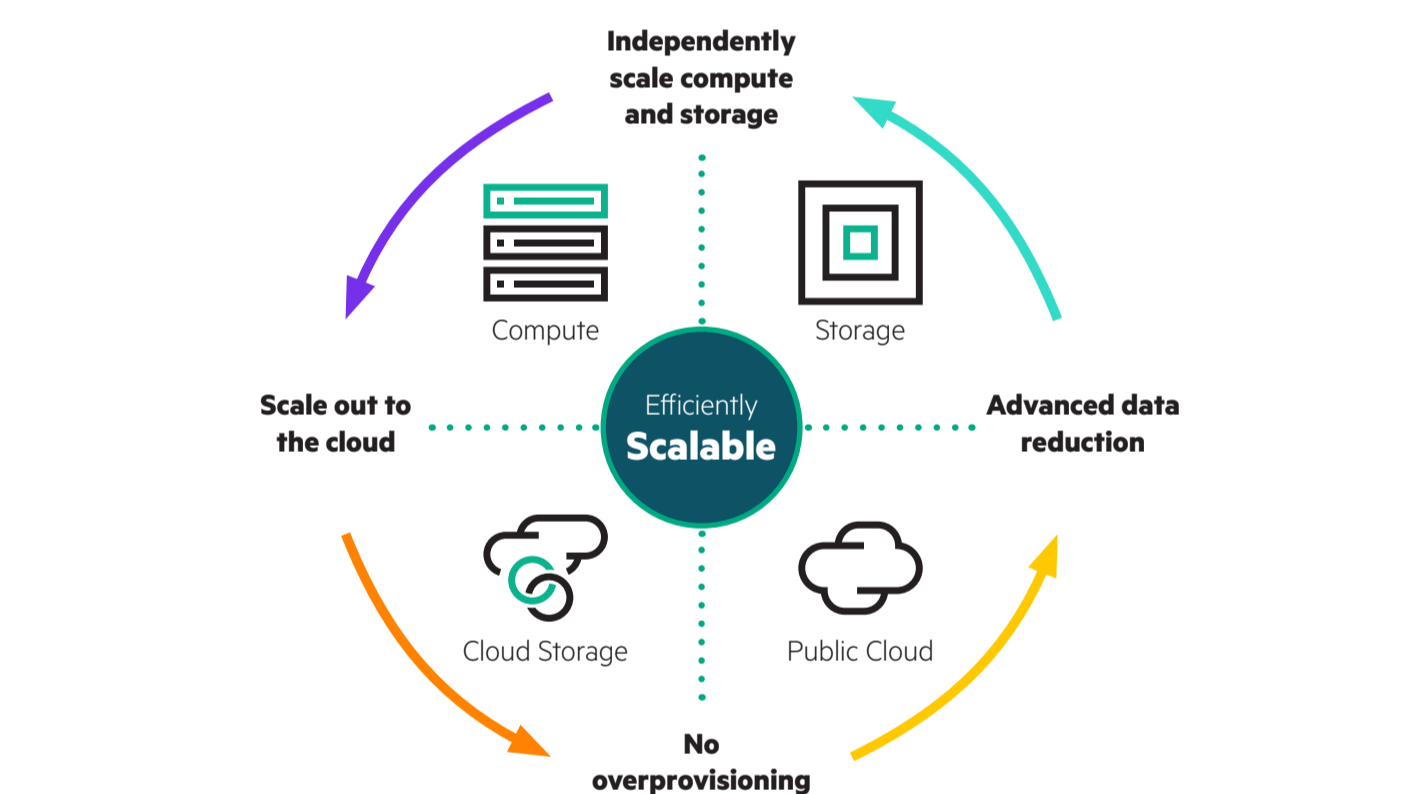

3 EFFICIENTLY SCALABLE

On average 5:1 or more data reduction**	HPE NimbleOS Advanced flash architecture Efficient storage foundation

4 TIMELESS OWNERSHIP EXPERIENCE

Free HPE Nimble Storage dHCI automation software, data services, and HPE InfoSight	99.9999% availability guarantee	No forklift upgrades
HPE Store More Guarantee	Future-proofed for new technologies	

5 TRANSFORMED SUPPORT EXPERIENCE

Predictive analytics Automated Level 1 and 2 issues	Rapid root cause One call support with full-stack expertise	We call you Never worry about whom to call
>4.91 out of 5 in support satisfaction*	<1 minute average hold time*	

LEARN MORE AT hpe.com/storage/dhci

Make the right purchase decision. Contact our presales specialists.

Chat
Email
Call

* HPE internal testing, September 2019
** HPE Nimble Storage AFA installed base sees on average 5:1 data reduction including thin provisioning. Some workloads, like VDI see up to 21:1. See HPE Store More Guarantee for more details.
^{1, 2} h20195.www2.hp.com/v2/getdocument.aspx?docname=a00058506enw

Get updates