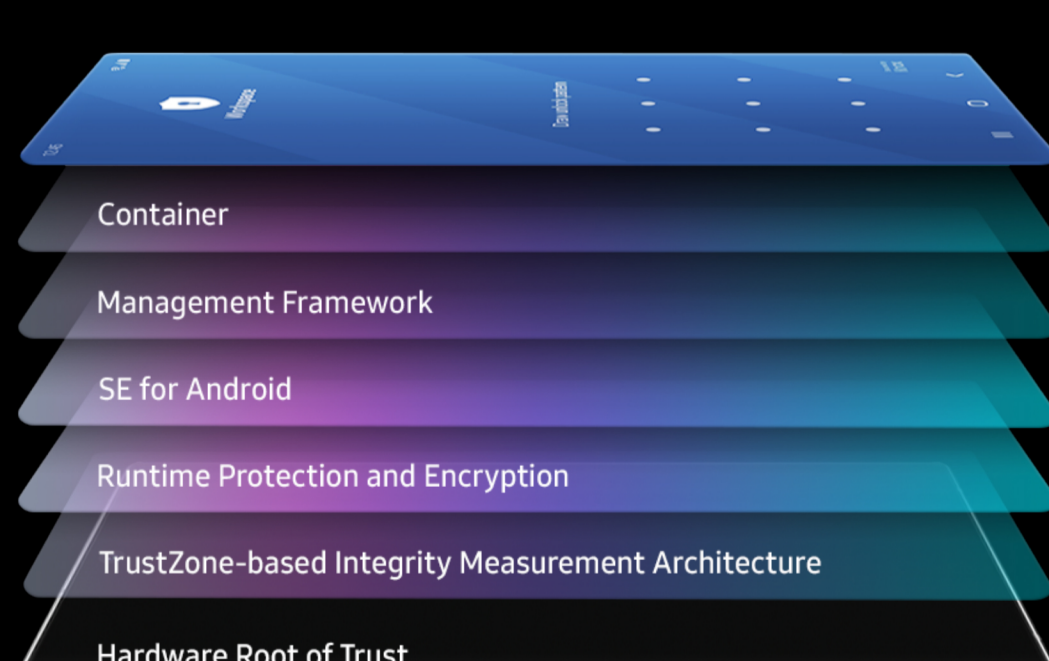

Compliant and Secure

Knox Services

Knox Platform for Enterprise, Knox Manage, Knox Configure and Knox Mobile Enrollment are cloud-based services that let you enroll, update and provision devices with ease.