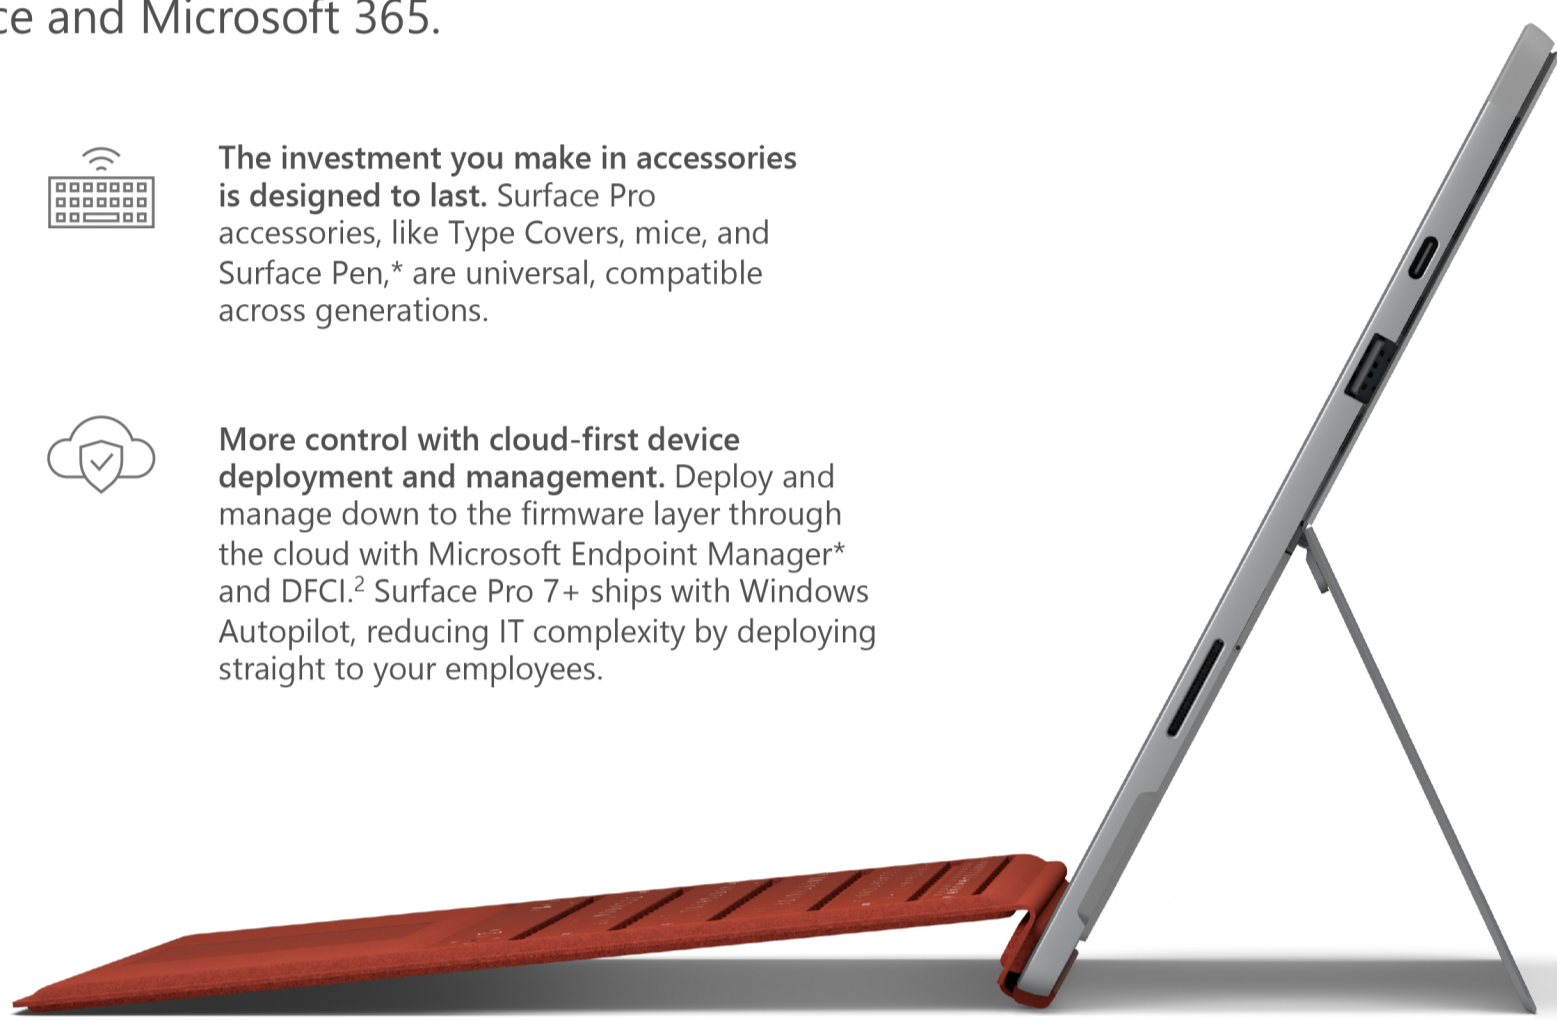

Ready to get to work

Get intensive tasks done faster than before with our lightweight 2-in-1 for business.

An 11th Gen Intel® Core™ Processor to power the professional-grade software you depend on.

Improved all-day battery life for a full day of meetings on the go—up to 15 hours.¹

Get back to work faster with Instant On when you open the Type Cover and enjoy improved standby that extends battery life for days.