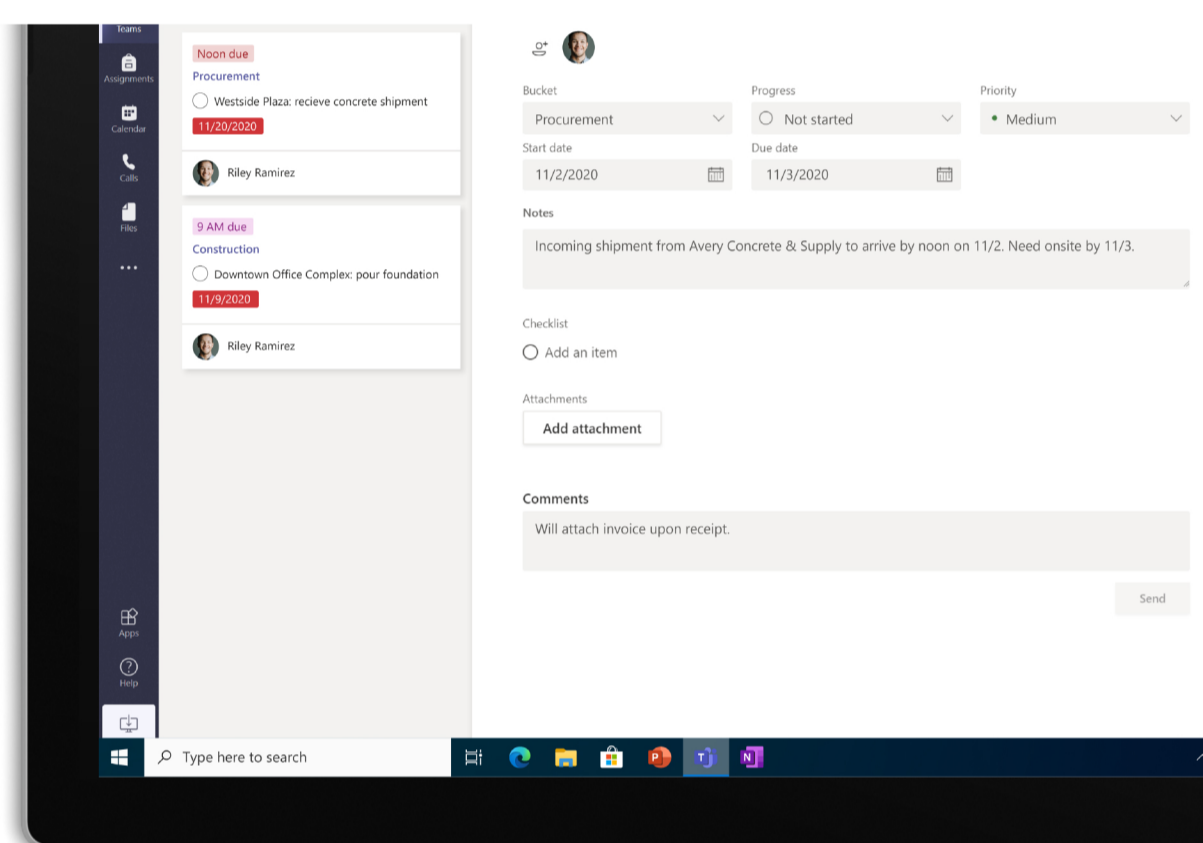

New Surface Pro 7+ for Business

The way we work has changed

Remote and hybrid work bring benefits, but also challenges

Increasingly complex IT environments due to number of new devices connecting to the corporate network

Need to provision and deploy devices remotely without sacrificing security

Pressure to scale, bring services to market faster, and reduce costs

Teams need flexible, productive, and secure work from home options

Growing cyberthreats require more advanced security across devices, users, apps, and their data

Surface for Business unlocks more value

Surface customers save time and money with streamlined deployment, modern device management, and built-in, cloud-powered security. Empower people, data, and systems with connected experiences from Surface and Microsoft 365.

Surface Pro 7+ lets you maintain control of your sensitive information with a removable hard drive for data retention.

The investment you make in accessories is designed to last. Surface Pro accessories, like Type Covers, mice, and Surface Pen,* are universal, compatible across generations.

Make the most of your investment in Microsoft 365,* the Windows 10 Pro you know and trust, the protection of Microsoft Enterprise Mobility + Security, and the productivity apps you rely on.

More control with cloud-first device deployment and management. Deploy and manage down to the firmware layer through the cloud with Microsoft Endpoint Manager* and DFCL.² Surface Pro 7+ ships with Windows Autopilot, reducing IT complexity by deploying straight to your employees.

Includes Advanced Exchange, an expedited replacement service, at no additional cost.¹

Ready to get to work

Get intensive tasks done faster than before with our lightweight 2-in-1 for business.