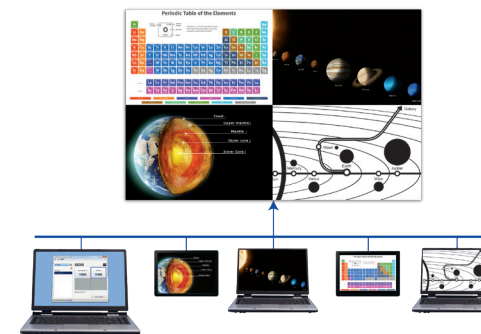

Engage Your Audience with Bright, True-to-life Images

Outstanding Brightness and Image Quality

Engineered with Epson's signature 3-chip 3LCD technology, PowerLite laser projectors achieve incredibly bright, true-to-life images with vibrant, rich color. Featuring our brightest fixed-lens projectors to date¹, this all-new lineup provides up to 7,000 lumens² for an astonishingly clear and vivid picture.

Big, Easy-to-read Display Size

Offering the largest maximum image size among 3LCD fixed-lens laser projectors¹, PowerLite projectors display image sizes from 50" to 500" diagonal* in 16:10 or ultra wide 16:6*, making it easy to engage your audience from nearly anywhere in the room with bright, bold images.

Connect, Collaborate and Share

Easy Wireless Sharing from Laptops and Smart Devices^{3*}

Built-in Miracast[®]* with 5 GHz enterprise-level encryption for seamless and worry-free content sharing.

Convenient, Collaborative Features

Create Stunning Multi-projector Displays

Integrated software, like geometric correction and Epson Projector Professional Tool (EPPT)*, provides easy access to advanced features—including support for edge blending—to streamline multi-projector installations. These laser projectors also feature a built-in media player and content creation app⁶, plus content management software, to help create, schedule and control eye-catching, customized displays*.