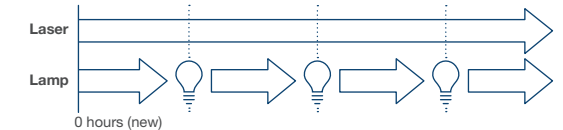

Sleek, Convenient Design

With both standard- and short-throw models available, PowerLite projectors feature a space-saving design and convenient adjustment tools—like lens shift—to support easy, flexible projection in a variety of environments.