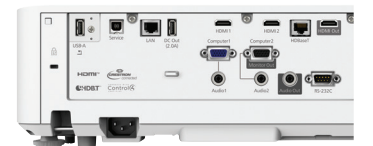

Variety of Connectivity Options

Connect with HDBaseT[™], HDMI[®], HDMI Out, VGA, RJ-45, RS-232 and control management tools.

Accepts 4K Signal

Allows for easy sharing of rich 4K content.

*Available on select models. See specification chart for details.