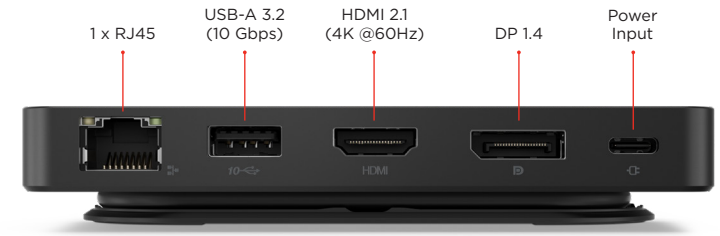

Universal compatibility: Connect, create, collaborate

Unleash limitless productivity with our sleek, universal travel dock, engineered for seamless compatibility across all USB-C laptops. Keep your mobile devices always charged, always ready - thanks to our 'Always-On' USB port that delivers a continuous power supply. With the model that includes a power adapter, a 100W USB-C charger is included, providing 65W power delivery. If you need a power delivery boost, an optional 135W charger provides 100W to your laptop.

Modern aesthetic: Sustainable, innovative, and elegant

Reimagining your workspace, the Lenovo USB-C Dual Display Travel Dock merges style, productivity, and sustainability. Encased in a modern Eclipse Black design, it makes a distinctive, minimalist statement. With 66% Post-Consumer Recycled Content (PCC) in the chassis and packaging free from plastic, it's a step towards reducing the global reliance on virgin plastics.

* Lenovo USB-C & Thunderbolt™ docks function with laptops that support industry-standard USB-C Alt-Mode or Thunderbolt™ protocols through their USB Type-C port.

Smarter
technology
for all

Lenovo