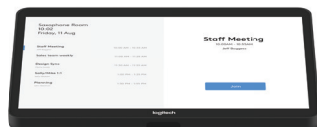

LOGITECH TAP

Touch controller for workplace collaboration

Responsive 10.1" touch screen

Fan-free for silent operation

Commercial-grade cabling and cable management

Ultrasonic emitter and HDMI input support both wireless and wired content sharing