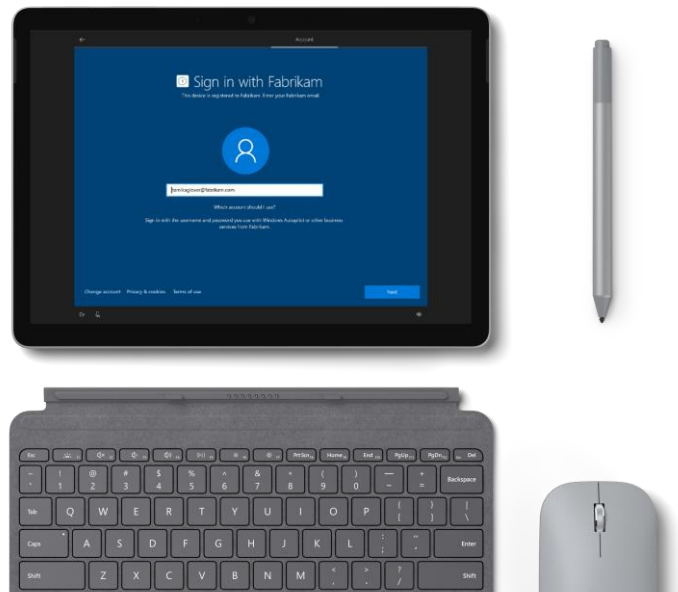

Surface for business unlocks more value

Surface customers save time and money with streamlined deployment, modern device management, and built-in cloud-powered security. Empower people, data, and systems with connected experiences from Surface and Microsoft 365.*

Technical specifications

Dimensions	9.65" x 6.9" x 0.33" (245 mm x 175 mm x 8.3 mm)
Display	Screen: 10.5" PixelSense™ Display Resolution: 1920 x 1280 (220 PPI) resolution Aspect ratio: 3:2 Contrast ratio: 1500:1 Touch: 10-point multi-touch Corning® Gorilla® Glass 3
Memory	4GB or 8GB RAM
Processor	8th Gen Intel® Core™ m3 Processor and Intel® Pentium® Gold Processor 4425Y
Security	TPM 2.0 for enterprise security Enterprise-grade protection with Windows Hello face sign-in
Software	Windows 10 Pro; 1 month free trial for new Microsoft Office 365 customers
Sensors	Ambient light sensor Accelerometer Gyroscope Magnetometer NFC
What's in the box	Surface Go 2, Power Supply, Quick Start Guide, safety and warranty documents
Weight (not including type cover*)	Wi-Fi: 1.2 lb. (544g) LTE Advanced: 1.22 lb. (553g)
Network	Wi-Fi: IEEE 802.11 a/b/g/n/ac/ax compatible Bluetooth Wireless 5.0 technology Qualcomm® Snapdragon™ X16 LTE modem Up to 600 Mbps LTE Advanced⁵ with nanoSIM support. Bands supported: 1, 2, 3, 4, 5, 7, 8, 12, 13, 14, 19, 20, 25, 26, 28, 29, 30, 38, 39, 40, 41, 66 Assisted GPS and GLONASS support eSIM support

Storage⁶	eMMC drive: 64GB (Wi-Fi) Solid-state drive (SSD): 128GB (Wi-Fi or LTE); 256GB (LTE)
Battery life³	Up to 10 hours of typical device usage
Graphics	Intel® HD Graphics 615
Connections	1 x USB-C® 3.5 mm headphone jack 1 x Surface Connect port Surface Type Cover Port MicroSDXC Card Reader Nano SIM tray
Cameras, video, and audio	Windows Hello face sign-in authentication camera (front-facing) 5.0MP front-facing camera with 1080p HD video 8.0MP rear-facing autofocus camera with 1080p HD video Enhanced dual far-field Studio Mics 2W stereo speakers with Dolby® Audio™ Premium
Exterior	Casing: Magnesium Color: Silver Physical buttons: Volume, Power
Warranty	1-year limited hardware warranty⁷

*Sold separately

¹ Not including Type Cover.

² Geekbench multi-core score comparison of Surface Go 2 versus Surface Go; February 2020.

⁴ Testing conducted at Microsoft in Feb 2020 using pre-production devices and Software. Tested with the Surface Dock under controlled conditions. Device was powered on to desktop screen with default display brightness settings. Actual charge time will vary based on operating conditions. Measured at typical office ambient temperature of 23C.

⁵ Service availability and performance subject to service provider's network. Contact your service provider for details, compatibility, pricing, SIM card, and activation. See all specs and frequencies at surface.com.

⁶ System software and updates use significant storage space. Available storage is subject to change based on system software and updates and apps usage. 1 GB = 1 billion bytes. 1 TB = 1,000 GB. See Surface Storage for more details.

⁷ Microsoft's Limited Warranty is in addition to your consumer law rights.