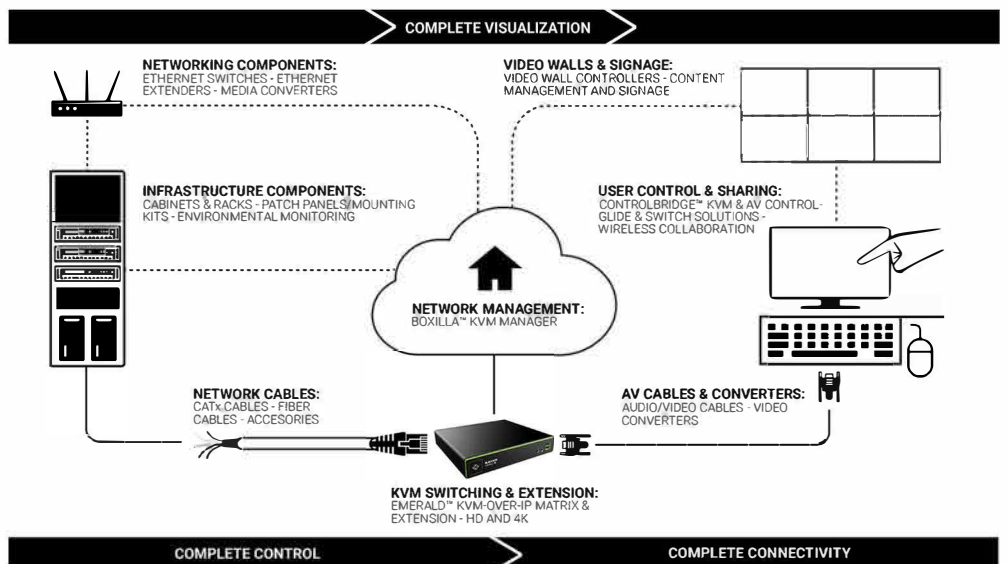

## TECHNOLOGIES

- AV over IP
- Connectivity
  - Adapters, Cables, Converters,
  - Extenders, Scalars, Splitters, Switches
- Control Room Systems
- Digital Signage
- KVM Switching and Extension
- Video Matrix Switching and Extension
- Room Scheduling Systems
- Video Distribution
- Video Walls

## RESOURCES

- A Beginner's Guide to Digital Signage
- A Guide to Video Walls
- Everything You Need to Ask When-  
Planning and Evaluating Digital Signage
- Video Distribution Basics

## COMPLETE CONTROL

Black Box has a full line of Pro AV solutions that gives you complete control of your workflows, information sharing, situational awareness and decision making. On top of that, we have the technical expertise and wide support system to put together a solution for your specific application. It's why our clients trust us in the most mission-critical control and computing environments on earth. Let our 40 years of experience put you and your customers in control.

## APPLICATIONS

Digital Signage

Video Walls

Video Distribution

Collaboration

Emergency  
Messaging

Visualization  
and Control

Collaboration  
and Control