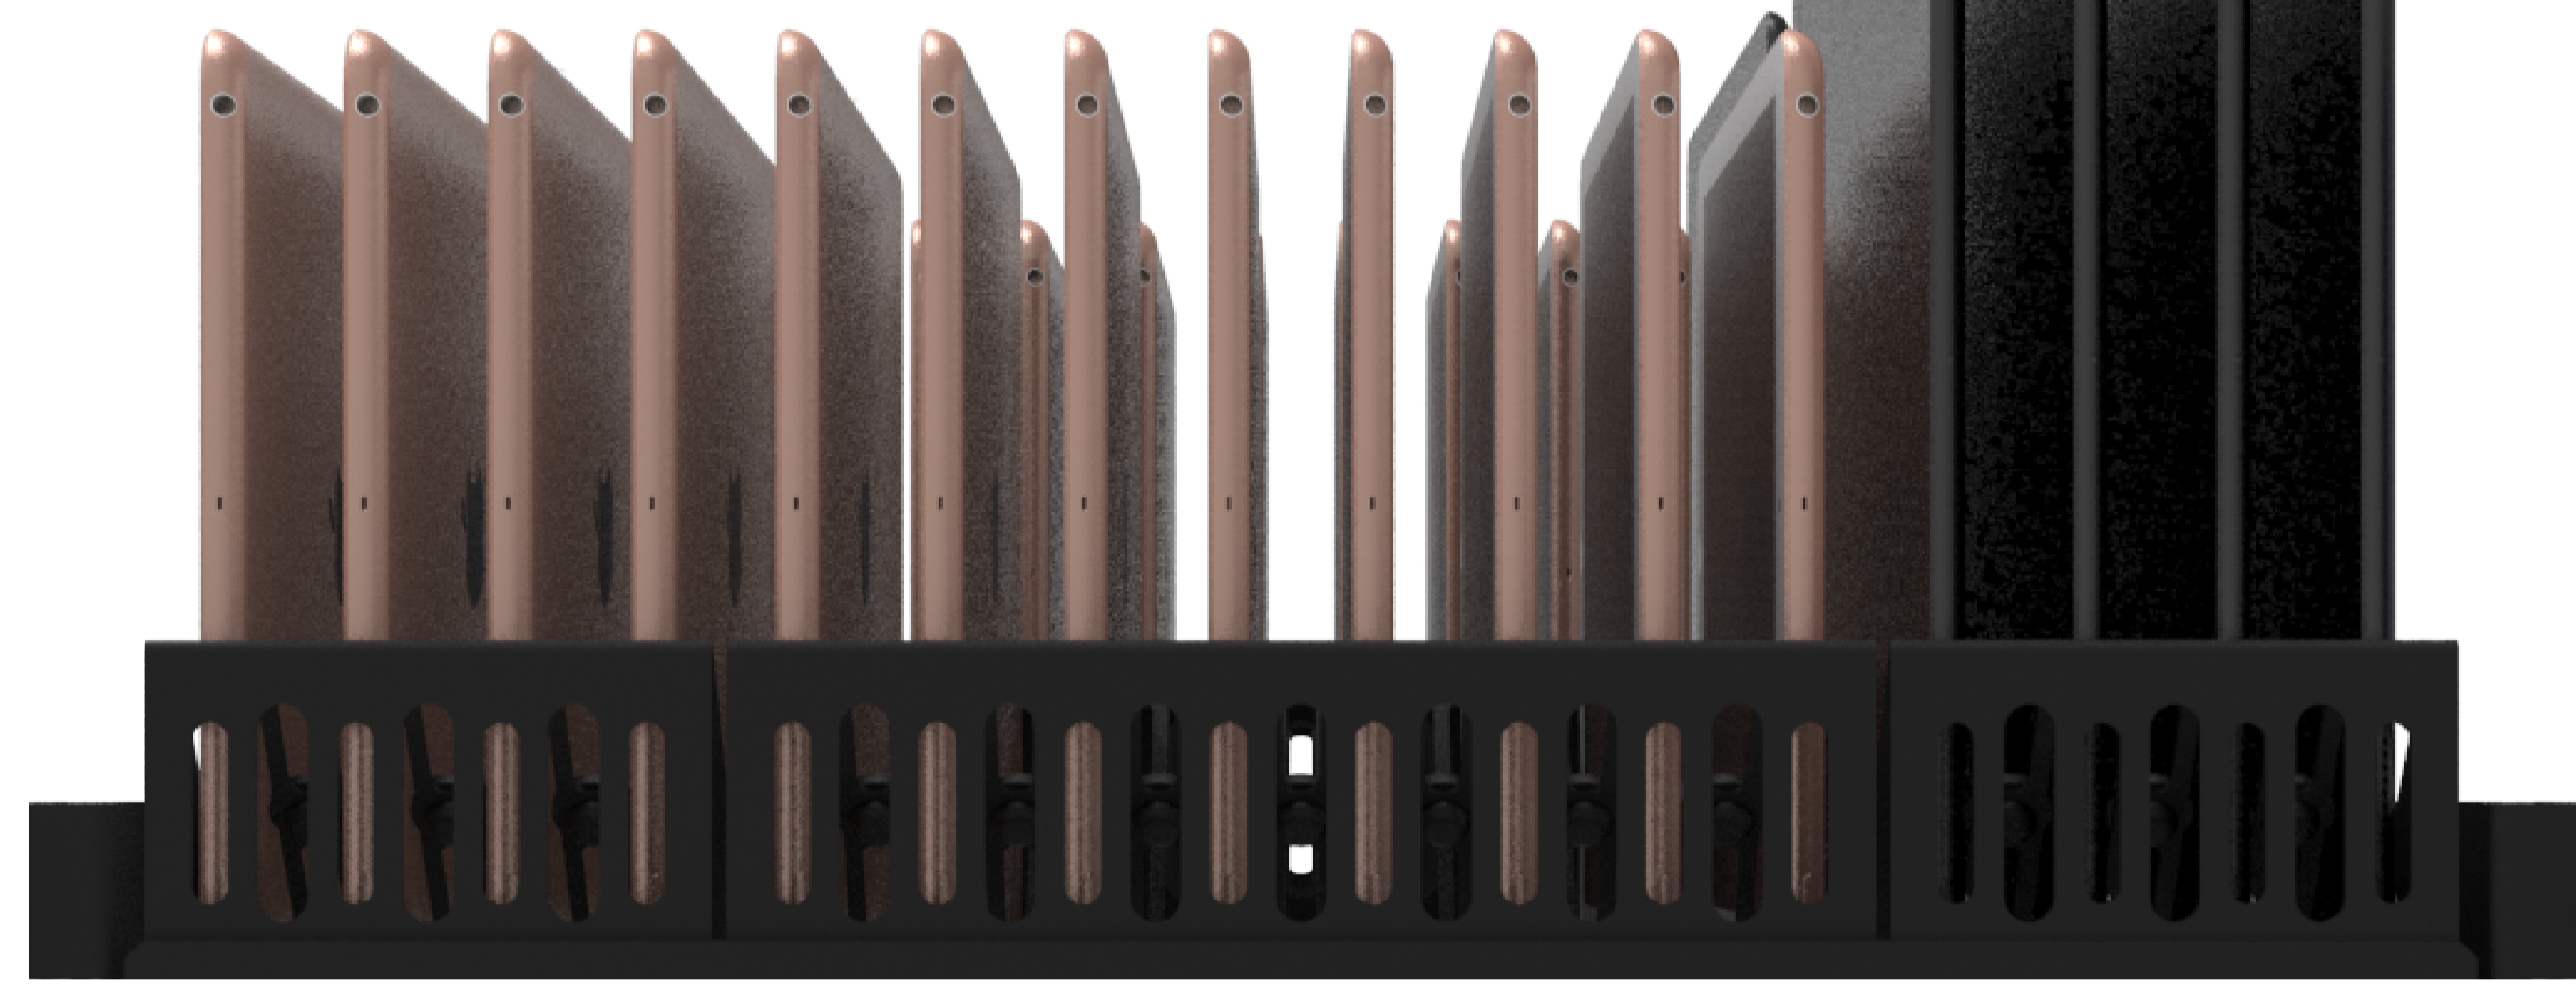

Space savings

Deploy more in less U space.

Modular Rack Shelves increase scalability by housing as many devices as possible on a single shelf using the smallest amount of U space.