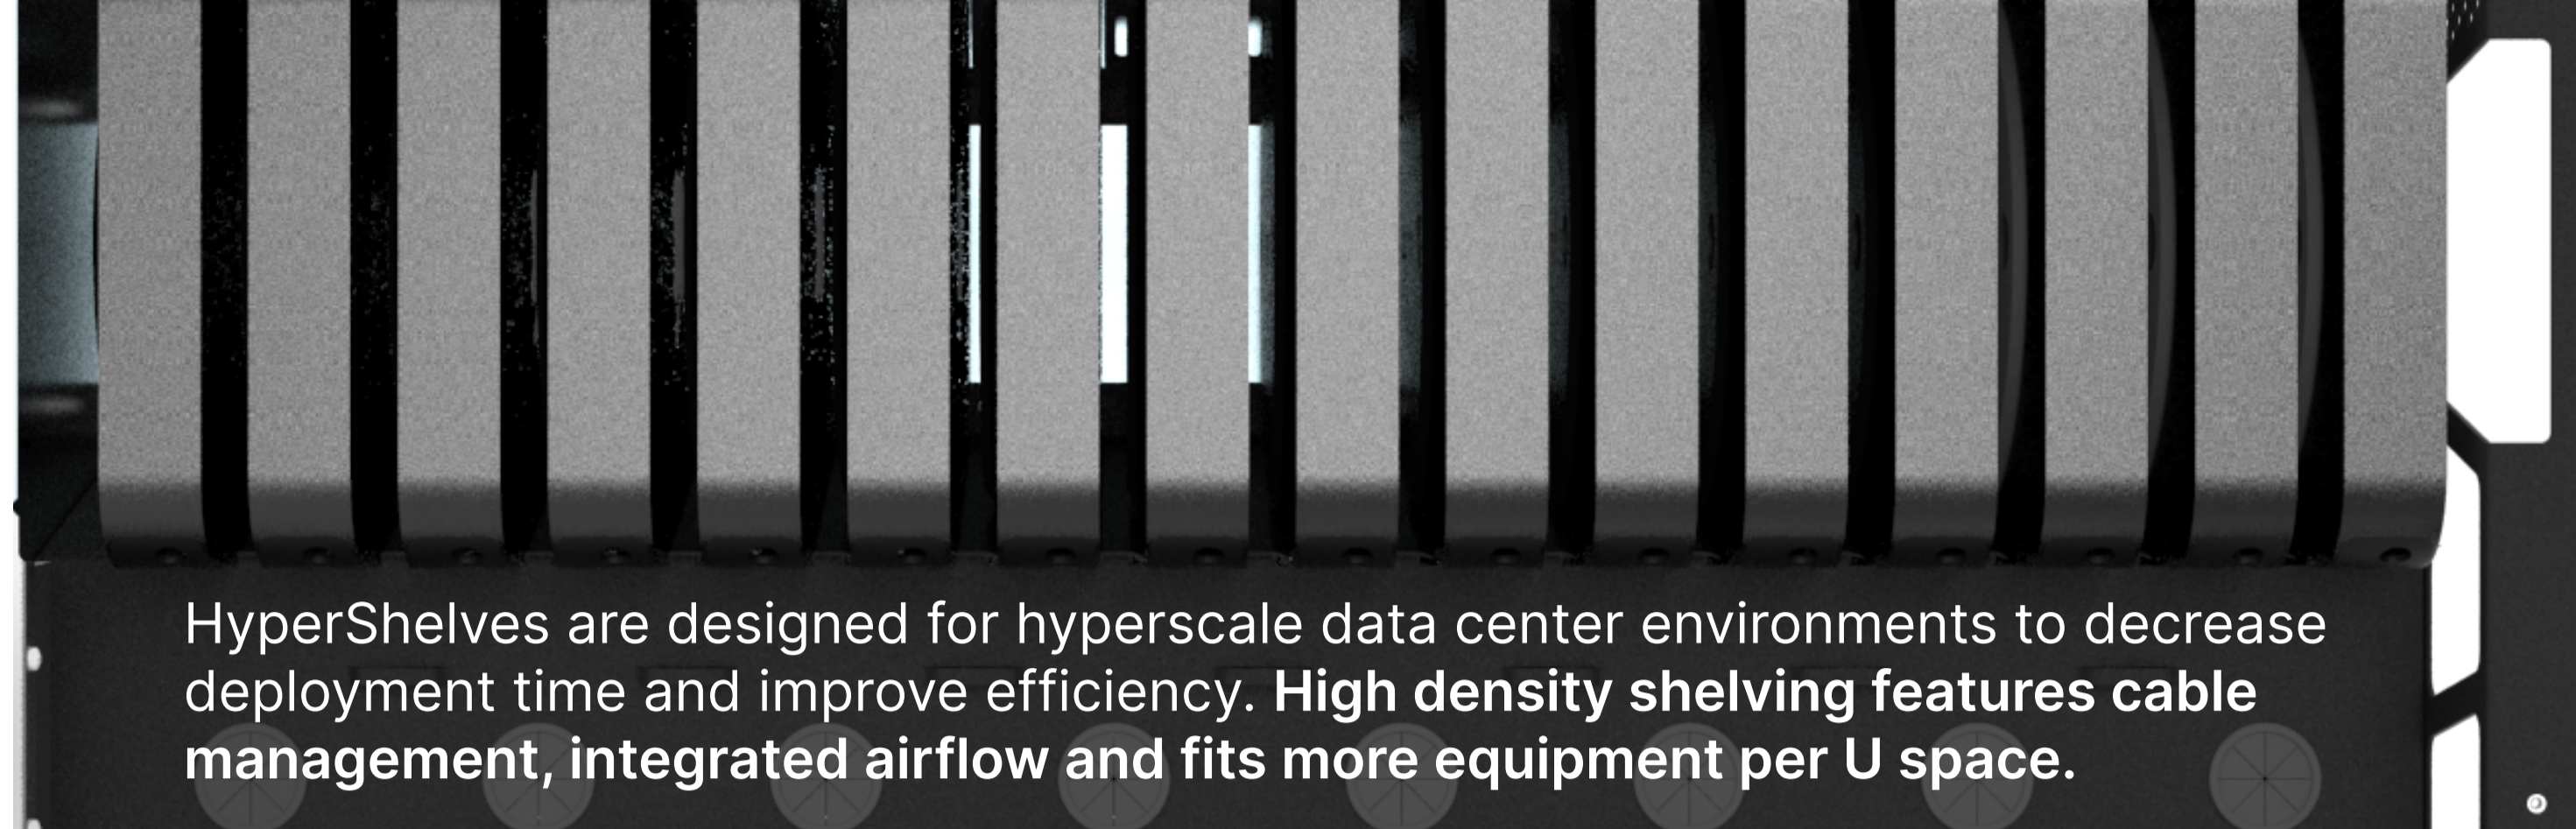

HyperShelves are designed for hyperscale data center environments to decrease deployment time and improve efficiency. **High density shelving features cable management, integrated airflow and fits more equipment per U space.**

Modular Rack Shelves

Developers use **modular shelves** for mobile device test labs when designing apps, software, and websites on real devices. Modular Rack Shelving houses several devices with options to increase density and scalability.