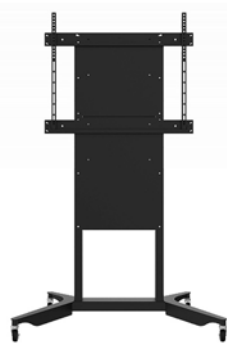

MOBILE SOLUTIONS FOR THE CLASSROOM

Flexibility and adaptability are key for any learning environment. Avteq mobile carts with large interactive displays provide total flexibility to teachers and students. Teachers can move the technology to fit the learning environment and easily move it to another classroom. Our mobile carts support displays up to 86" including Avocor, LG, Planar, Promethean, CleverTouch, Samsung, and SMART.

EDC CLASSROOM CART

The EDC mobile cart supports large single displays. The cart includes two large shelves that offer ample storage space for laptops, remote controls, and other devices.

Display sizes: 55-86"

SKU: EDC-100

DYNAMIQ FLEX 400

The DynamiQ Flex 400 is a cost-effective and adaptable mobile display cart that provides fixed or easy glide height-adjustable mounting solutions.

Display size: 45-86"

SKU: D-FLEX-CART
D-FLEX400-CART

RPS-200

The RPS-200 is an affordable mobile stand for any budget. It supports a single display up to 75" and provides one shelf for a laptop or other devices.

Display sizes: 45-75"

SKU:RPS-200

DYNAMIQ MCART