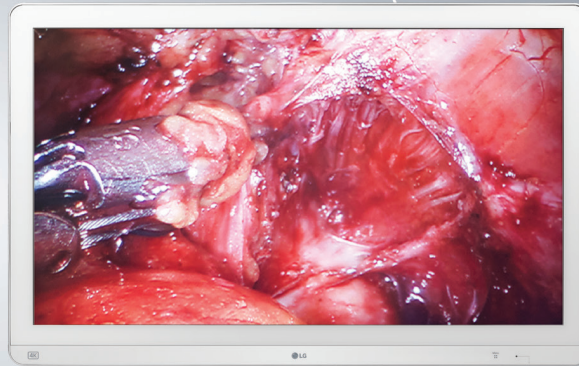

32HL710S 4K Surgical Monitor

HEALTHCARE

▶ 32HL710S

FDA Class I
32" Class (31.5" Diagonal)

A DISPLAY OPTIMIZED FOR THE OPERATING ROOM

32HL710S, 4K monitor provides fast responsive accurate image viewing from virtually any angle. LG engineered to provide low latency from video source to display and backlight brightness monitoring & control to produce consistent flicker-free video. Use with a wide variety of Endoscopy cameras to provide remarkably smooth and accurate upscaling of Full-HD video. Monitor features easy cleanable protective glass and lightweight sleek design with magnetic cover for precision cable management.

Images on screen are simulated

FEATURES

115% OF SRGB ENHANCING DEEP REDS

- This 4K monitor uses LG Display LCD module to provide 115% of sRGB region to ensure accurate color reproduction during Minimally Invasive Surgery procedures. LG surgical monitor increases perceivable color expression within the red spectrum color space.

- This LG surgical monitor is designed to work with HDR-supported medical devices such as endoscopy cameras. It can deliver images vividly and supply better visibility in dark areas.

MIRROR AND ROTATION

- The 32HL710S has Mirror and Rotate functions that help to optimize the operating view. Mirror allows a flipped image, and Rotate allows a 180-degree rotation of the image.

DUST & WATER RESISTANT

- The LG's multi-coated IP35-rated glass is highly durable and protects the panel during surgical procedures.