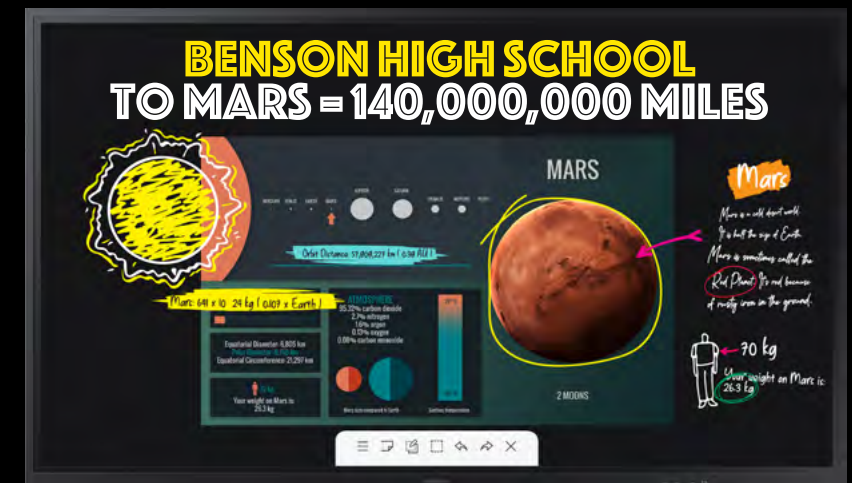

SAMSUNG

OPEN THE DOORS TO THE FUTURE OF EDUCATION TODAY

TD SYNnex

Library

Keep students motivated and inspired

A Samsung-powered library inspires a new era of learning.

- Accelerate transformative and collaborative learning.
- Bring information to life with dynamic audio-visual content.
- Stay focused and increase involvement with high-resolution displays.
- Connect and share with ease.
- Deliver impactful viewing experiences.
- Ensure a safe and secure campus with emergency alerts and other real-time messages.
- Access the information you need—right at your fingertips.
- Stay in touch even when on the go.