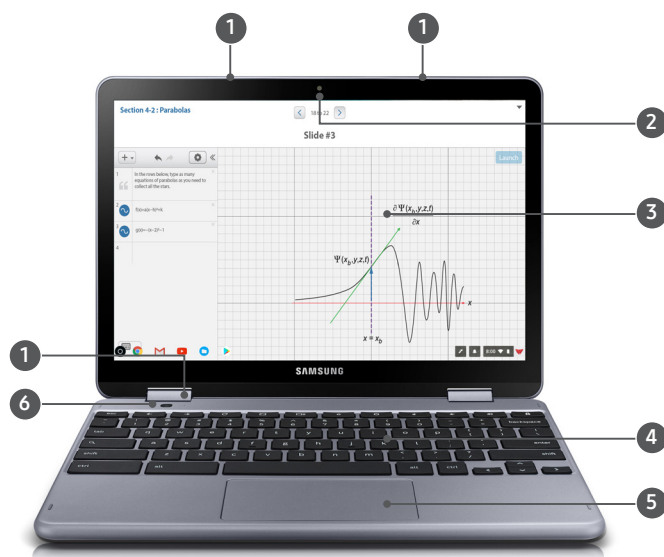

Connectivity

1. Microphone
2. Front Camera
3. Screen
4. Keyboard
5. Track Pad
6. Keyboard Deck Camera
7. Earphone Jack
8. USB Type-C Port
9. Memory Card Slot MicroSD
10. USB 3.0 Port
11. Power Button
12. Power LED
13. Volume Button
14. Pen