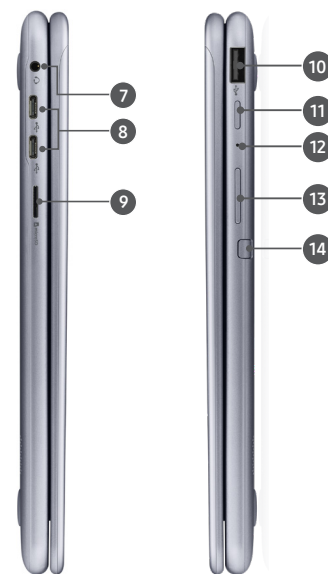

Left Side

Right Side