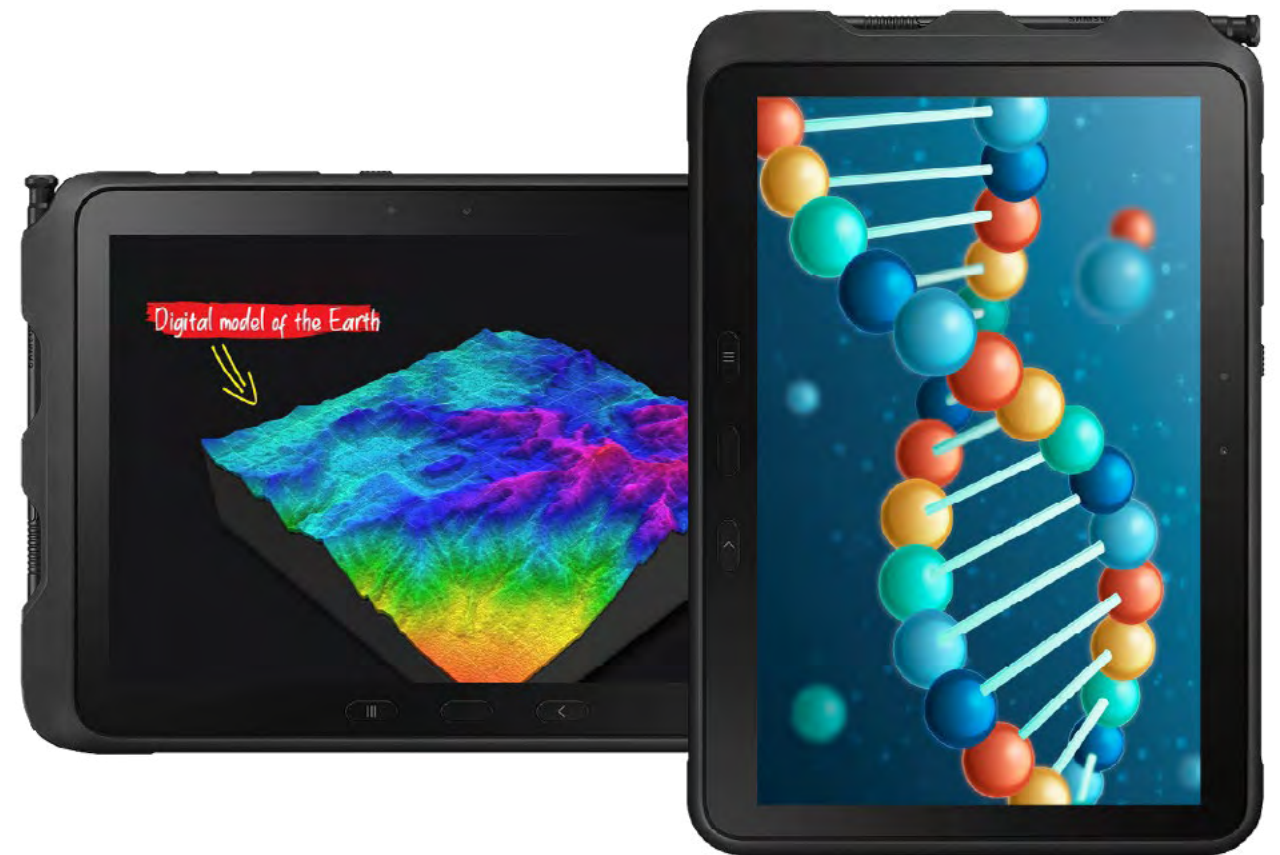

Samsung Tablets

Spark active learning anywhere

Samsung Galaxy tablets enable teachers and students alike to connect, communicate and collaborate with ease while securing peace of mind for school administrators.

Samsung offers a broad portfolio of Android tablets, from entry-level devices suitable for younger learners to powerful tablets that let users multitask—much like a high-end laptop. Multi-screen functionality allows students to work and view rich multimedia simultaneously.

Key Features

- Intuitive and easy to use
- Portable
- Slim and lightweight
- Fast processor
- Long battery life
- Built-in storage
- Secure and compliant

Videos to Watch

- [Galaxy Tab A7: Creating a safe digital space for children with Samsung Kids](#)
- [Galaxy Tab A7: Product Sizzle](#)

Recommended Models

- Galaxy Tab A7 Lite (8.7" display) – Wi-Fi & LTE
- Galaxy Tab A8 (10.5" display) – Wi-Fi only
- Galaxy Tab S6 Lite (10.4" display) – Wi-Fi only
- Galaxy Tab S8 (11" display) – Wi-Fi & LTE
- Galaxy Tab S8+ (12.4" display) Wi-Fi & LTE