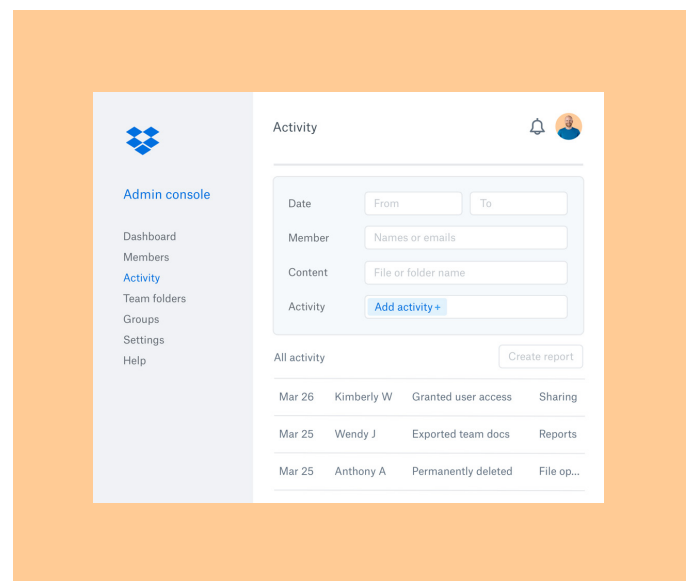

Data Governance

Secure eSignature

Secure Transfer

Cloud FastPath Data Migration

More than 500,000 businesses and organizations trust Dropbox as their secure collaboration tool of choice

Dropbox Business

Deploy a best-in-class Dropbox experience that fuels productivity and empowers you with increased visibility and controls.

- Set granular access permissions and gain real-time visibility with activity logs
- Employ remote logout and remote wipe to prevent IP loss or unauthorized access
- Integrate with best-of-breed SIEM and IAM security providers
- Access Enterprise features for securing unmanaged usage, granular classification of sensitive data, visibility into external sharing, and automated alerts