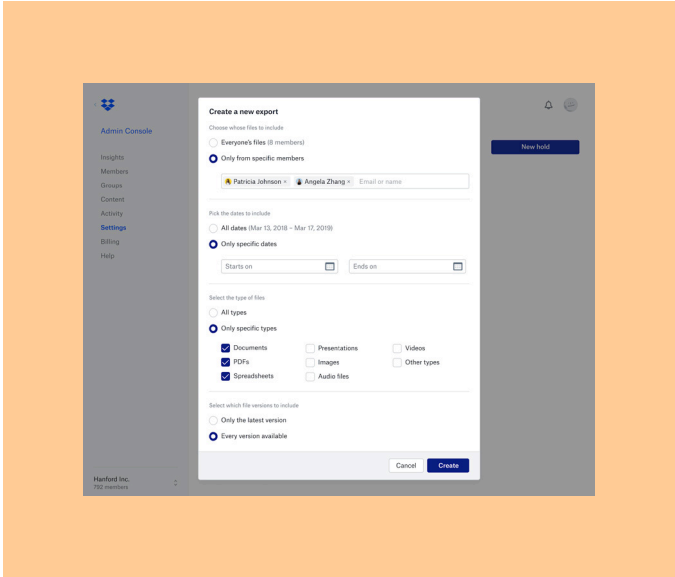

- Set granular access permissions and gain real-time visibility with activity logs
- Employ remote logout and remote wipe to prevent IP loss or unauthorized access
- Integrate with best-of-breed SIEM and IAM security providers
- Access Enterprise features for securing unmanaged usage, granular classification of sensitive data, visibility into external sharing, and automated alerts

Admin console

Data Governance Tools

Leverage targeted tools to secure, retain, recover, and audit company data.

- Guarantee 1-click file recovery with 10-year backup*
- Easily access and export content for audit and compliance with legal holds
- Create policies that define how long content must be kept