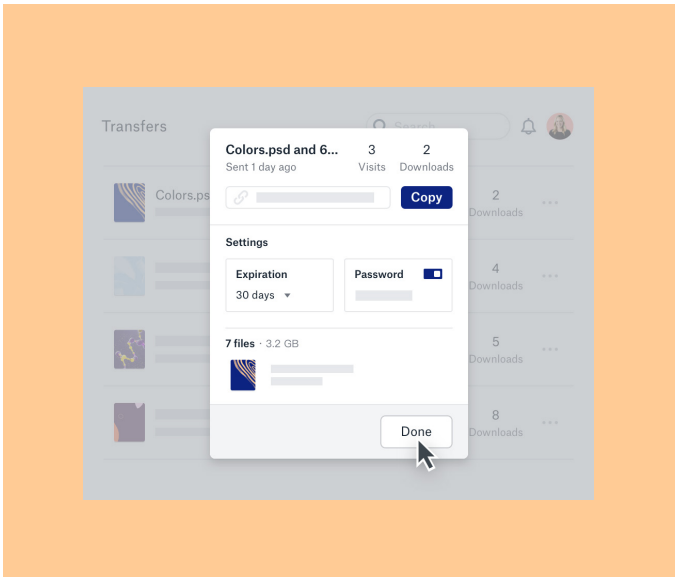

Secure Transfer analytics and security settings