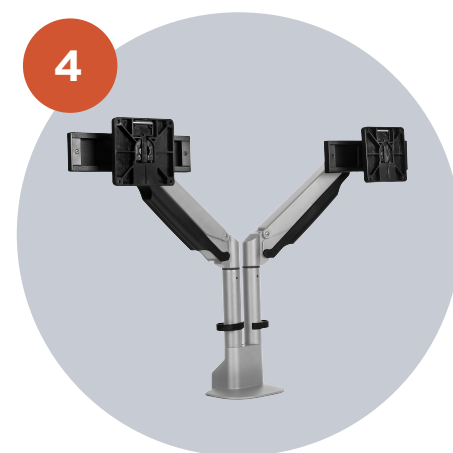

### Iku Task Chair

IKU-B-M1H-JET-S1BB

- Mesh backrest with four-position back adjustment
- Easy-glide casters suitable for hardwood and carpeted floors

### HiLo Sit Stand Workstation

HILO-BASE- WHT

- HILO-TOP3048-NAT
- Digital switch with programmable memory
- Available in three finishes

### Fokus Task Light

FOKUS-2-WHT

- Three-way touch dimmer
- Long-lasting, LED light
- Occupancy sensor

### Reya Surface Power Module

PWR-ACC-WHT

- Dual power receptacles
- Dual USB-A charger ports