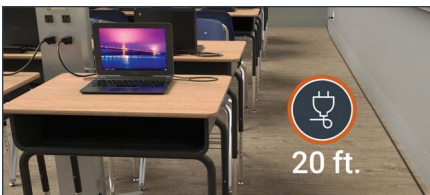

CHARGING EVERYWHERE | Reach everywhere in the room with a 20 ft. power cord.

YOUR PRODUCT. YOUR IDENTITY.
Choose from one of our 16 colors and personalize by branding with your own logo.