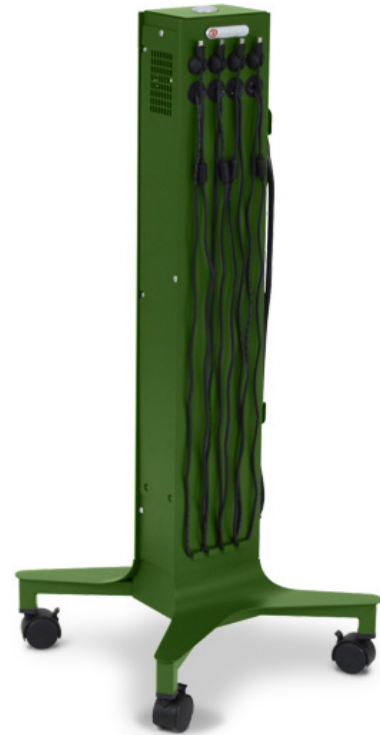

CUBE Tower™

PRE-WIRED

Allow students to charge devices and use them everywhere in the classroom with the CUBE Tower™ Pre-Wired Mobile Charging Station. Equipped with USB-C power adapters that stay with the unit, you never have to worry about bringing your own charger.

- Includes 8 USB-C power adapters
- Support up to 65W devices

CUBE Tower™ Pre-Wired shown in Grass (GRA)

ACTIVE CHARGING™ FOR ACTIVE LEARNING

Never miss out on learning with convenient access to USB-C chargers near student desks.

READY TO USE

The CUBE Tower™ comes fully assembled with 8 USB-C Power Adapters and ready to use

VERSATILE

Nest the mobile charging station between a group of desks or easily move it everywhere in the classroom.

BUILT TO LAST

Each CUBE Tower™ Pre-Wired is fully welded. Designed and built in the USA.

READY TO USE | Comes Pre-Wired with USB-C power adapters with 5 ft. of length.

CONVENIENT ACCESS | Charge up to 8 USB-C devices at one time with the 65W USB-C Power Adapters that are secured to the unit.