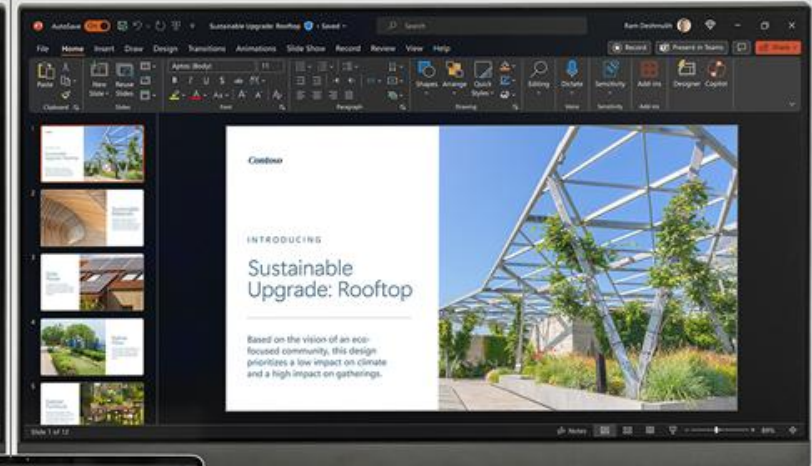

Adaptive color, adaptive contrast and HDR technology¹⁴ offer a clear view in varied lighting on the PixelSense™ Flow touchscreen.

The signature Surface keyboard experience is even better with the new Copilot key⁶ for quick access to Copilot⁴ and a large Surface precision haptic touchpad for comfort and accessibility.