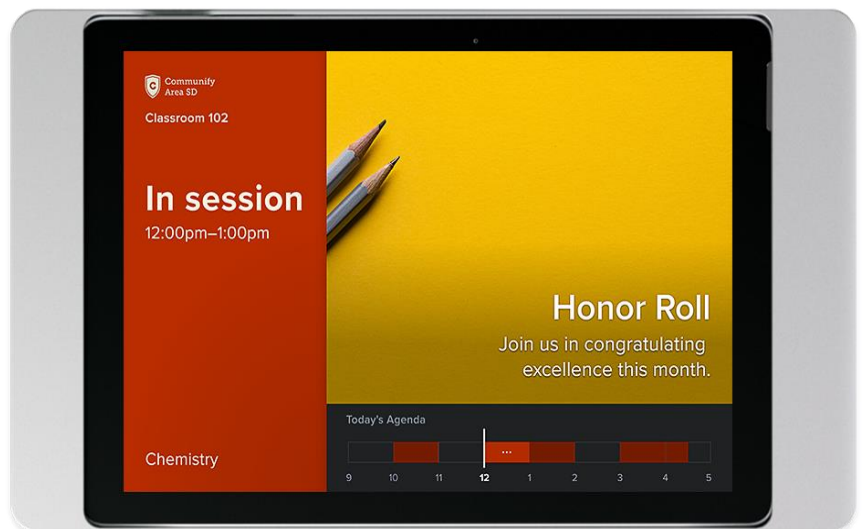

Communiy Meet on Microsoft Surface

Reserved
10:30AM-11:30AM

Sales Meeting
Private Meeting

End Meeting

Join Us

Donations for the gift drive are on the 24th floor.

With Communiy Meet, powered by Microsoft 365, schools can take advantage of a fully integrated scheduling experience that is simple, easy to use and cost-effective.

What is Communiy Meet?

In essence, a calendar hall display outside classrooms and other meeting spaces, this room scheduler is easy for staff and students to implement and manage. Schools can focus on learning, not on scheduling. Secure from chip to cloud, Communiy Meet keeps costs down while making life easier for students and teachers to meet and communicate room availability on a companion Surface Go device.

Easier, more secure room scheduling

- Microsoft devices provide an enhanced walk-up experience for teachers, students and visitors with officially licensed enclosures, a brighter, high-resolution display and more digital real estate. Make it easier for teachers and students to connect and collaborate with more space for digital signage and custom messaging, along with room meeting details.
- Communiy Meet is purpose-built for Microsoft devices, leveraging Azure and Microsoft 365 for a fully integrated user and administrative experience.
- The software is easy for IT teams to deploy, manage and secure with modern management tools like Intune, Windows Autopilot Self Deploy, Windows 10 editions for Education and more.
- Students, staff and visitors are assured of secure communications: Communiy Meet, integrated with Microsoft 365 security, is secure from chip to cloud with a secure and compliant TPM and an individual key that chains to the Microsoft Root of Trust.