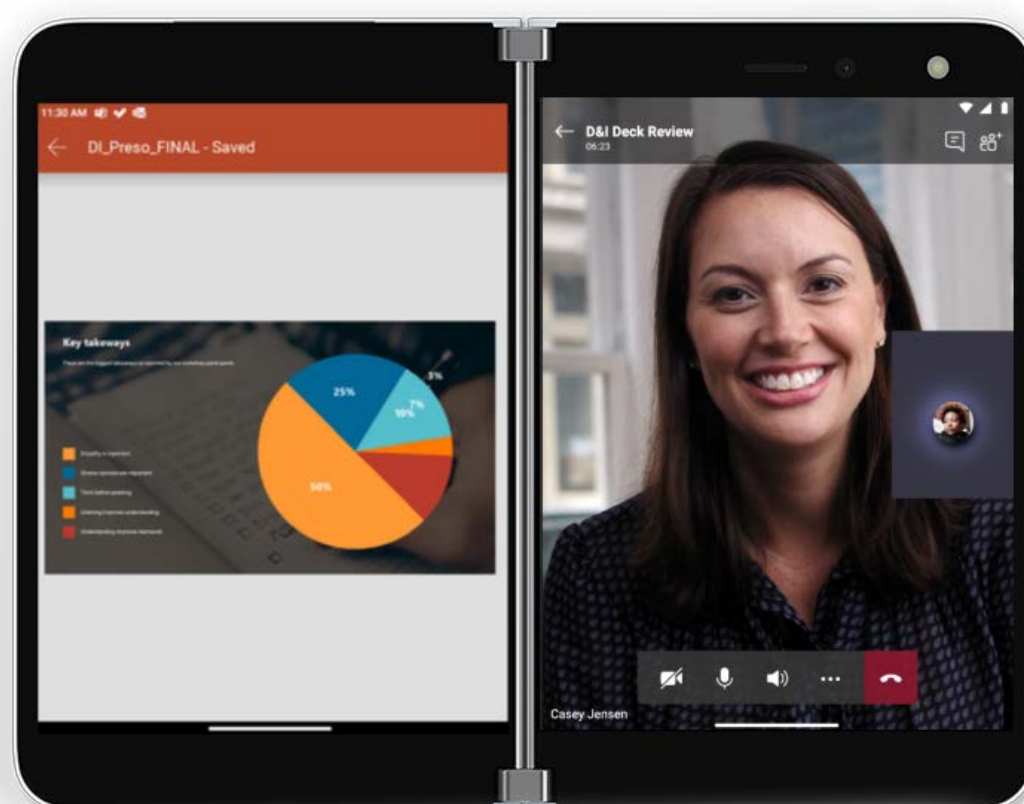

Two screens. One great decision. Surface Duo.

A new way to get things done.

Mobile productivity, powered by two screens

Open two screens and discover a better way to get things done. View two apps at once or span one across both screens, drag and drop between screens*, and say goodbye to constant app switching on your mobile device.

Find your focus. Open and view different apps on each screen to easily reference and compare content. Say goodbye to constant app switching on your mobile device.

Drag, drop and go.* Effortlessly move images, text, files, and more between screens so you can get things done quicker.

Apps built for two screens. Dual-screen enhanced apps respond to you and magically reorient to make the best use of both screens.

Unique to Surface Duo. Pair and launch any two apps simultaneously, each on its own full screen. It's completely custom to you.

Flexibility to do more

From Book to Compose to Tent mode, Surface Duo adapts to you. With multiple modes and dual-screen enhanced apps, get things done easily – it's a new way to be productive on the go.