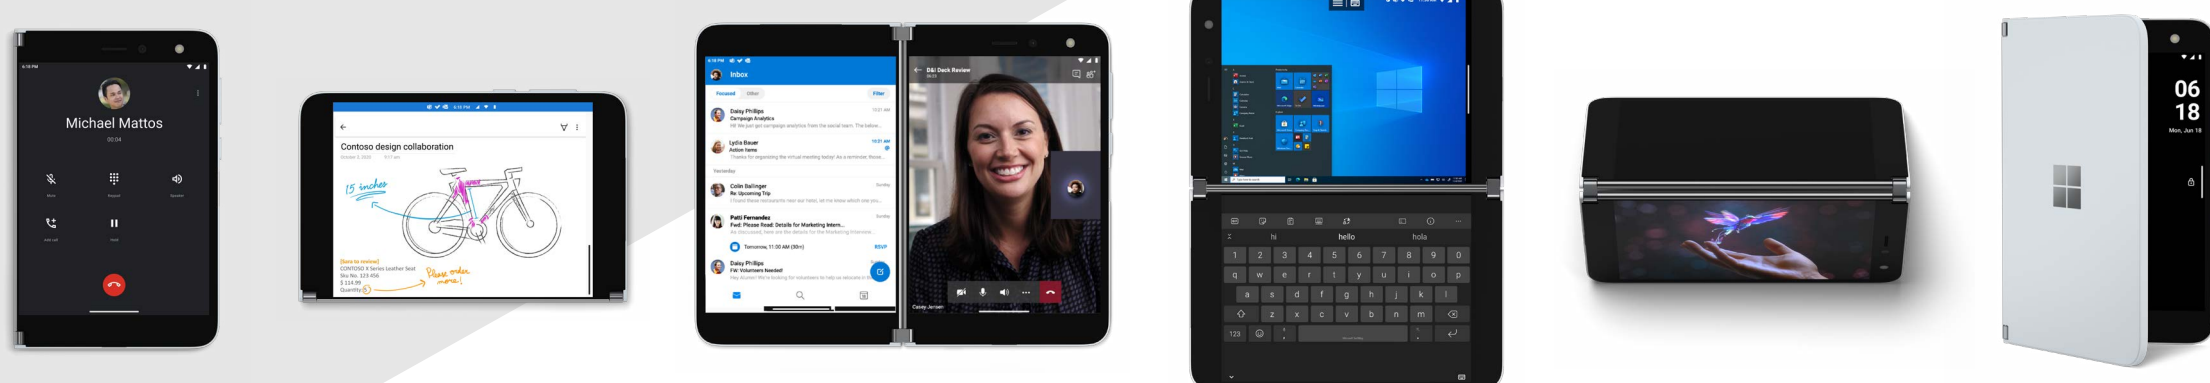

Two screens. One great decision. Surface Duo.

A new way to get things done.

Mobile productivity, powered by two screens

Open two screens and discover a better way to get things done. View two apps at once or span one across both screens, drag and drop between screens*, and say goodbye to constant app switching on your mobile device.

Flexibility to do more

From Book to Compose to Tent mode, Surface Duo adapts to you. With multiple modes and dual-screen enhanced apps, get things done easily – it's a new way to be productive on the go.