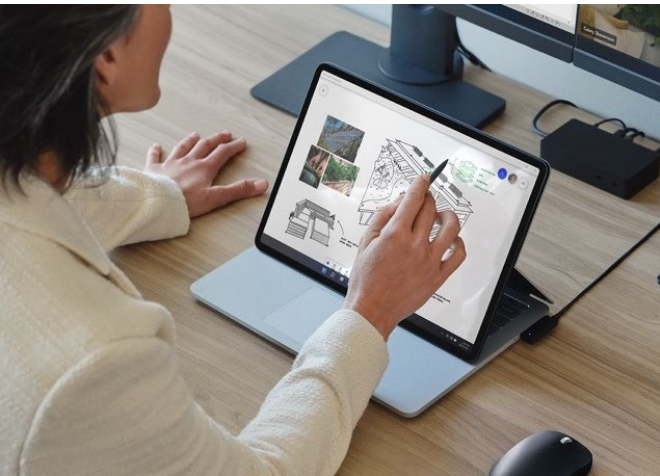

Meet the Surface Laptop Family

Built for Hybrid Work

The Surface Laptop family has a defining history of innovation. Our line of laptops is built to deliver the modern workplace and the devices you need to do it all - with style, performance, and speed.

From a premium look and feel to a wide range of capabilities and portability, there is a Surface laptop for everyone in your organization.

Surface Laptop Studio for Business

The most powerful laptop

Surface Laptop Studio is the new face of hybrid work. Transition seamlessly from a high-performance laptop to a perfectly angled stage for meetings to a full-horsepower creative canvas. Work however you want with our most powerful and flexible Surface Laptop.

Surface Laptop 4 for Business

The perfectly balanced laptop

Surface Laptop 4 balances everything you need and nothing you don't. From video calls in your home office to virtual collaboration in your hybrid workplace, get it all done with the perfect mix of processing power, portability, and style.

Surface Laptop Go for Business

The everyday laptop

Surface Laptop Go – our lightest Surface laptop – powers your essential everyday experiences. Make an impact and an impression a balance of performance, battery life, and beauty that helps you get your job done.