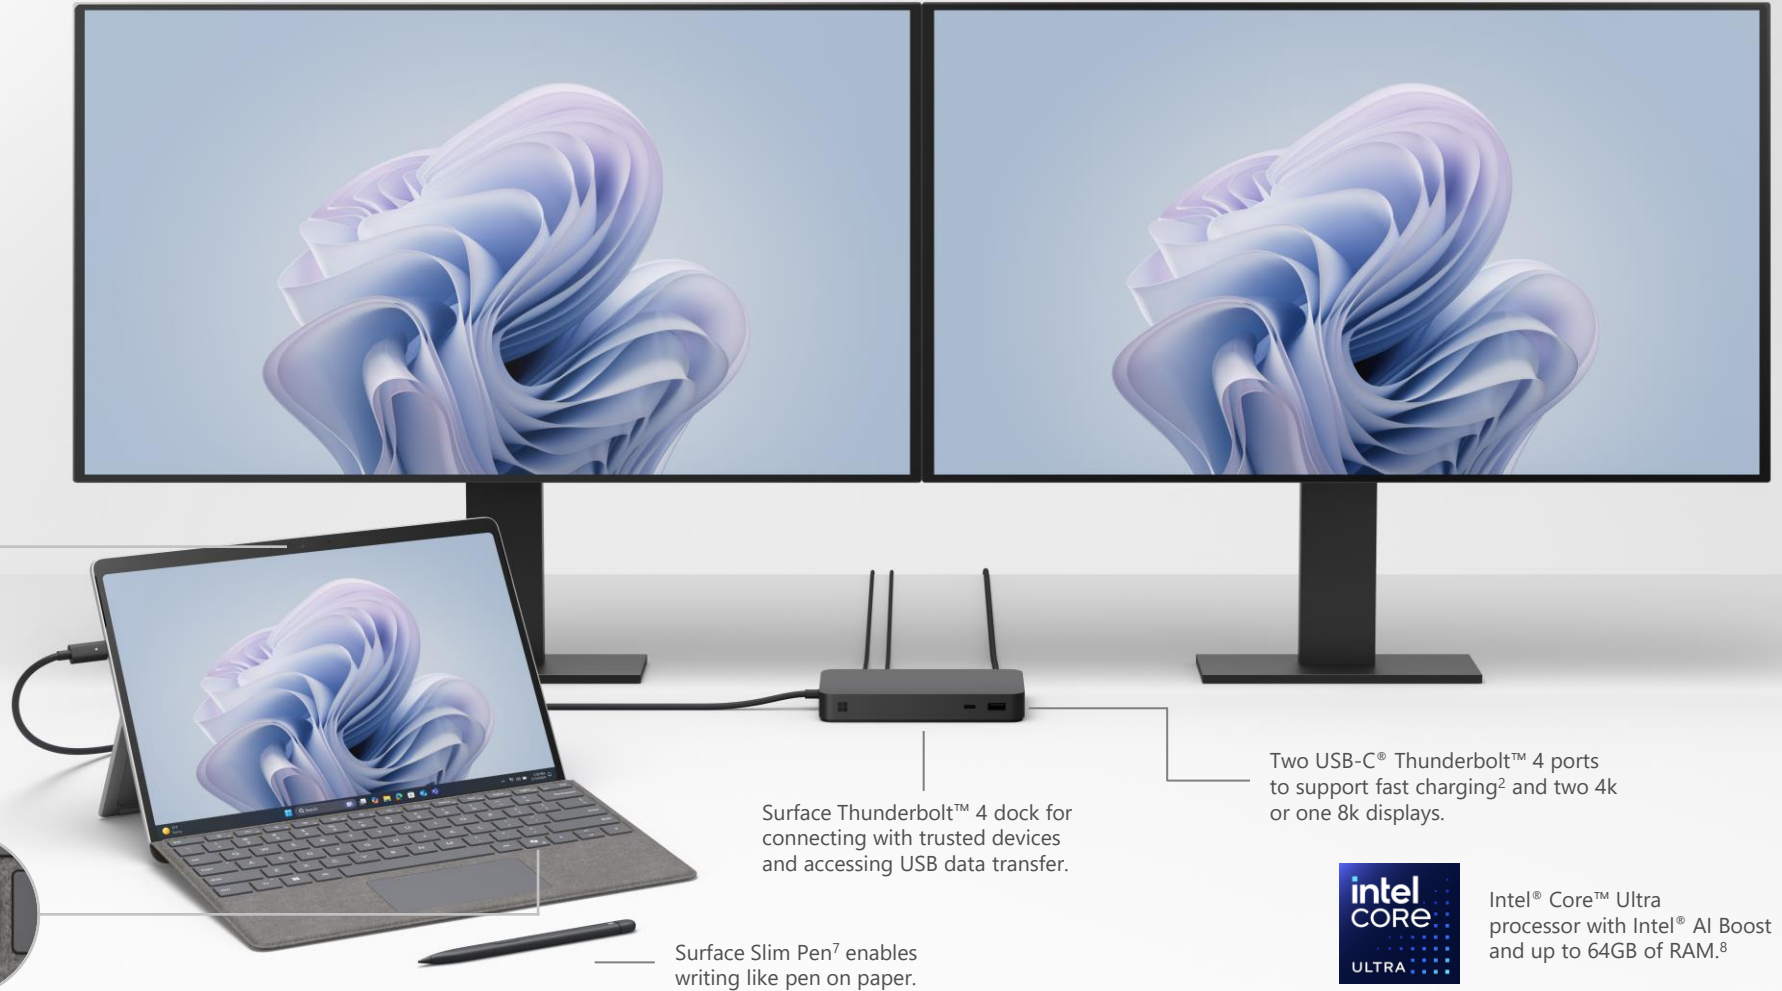

Surface Pro 10

An AI PC built for business and designed for versatility

[Surface.com/Business/Surface-Pro-10](https://surface.com/Business/Surface-Pro-10)

Up to 19 hours of battery life for Wi-Fi only models¹ and supported fast charging that can recharge the battery up to 80% in one hour.²

Experience enhanced audio quality with Surface Pro 10's integrated Bluetooth® LE Audio. Connect seamlessly with headphones and hearing aids that support Bluetooth® LE Audio for improved audio and video conferencing. Dual Studio Mics with voice focus isolates background noise to capture your voice crisply.³

AI-enhanced 1440p ultrawide Surface Studio Camera that supports Windows Studio Effects and has a 114-degree field of view, the widest ever put into a Windows PC.⁴

Anti-reflective technology reduces reflections by up to 50%, while the PixelSense™ Flow touchscreen is 33% brighter with a 15% higher contrast ratio than Surface Pro 9.

New Copilot key⁵ for quick access to Copilot.⁶

Surface Thunderbolt™ 4 dock for connecting with trusted devices and accessing USB data transfer.

Two USB-C® Thunderbolt™ 4 ports to support fast charging² and two 4k or one 8k displays.

Surface Slim Pen⁷ enables writing like pen on paper.

Intel® Core™ Ultra processor with Intel® AI Boost and up to 64GB of RAM.⁸