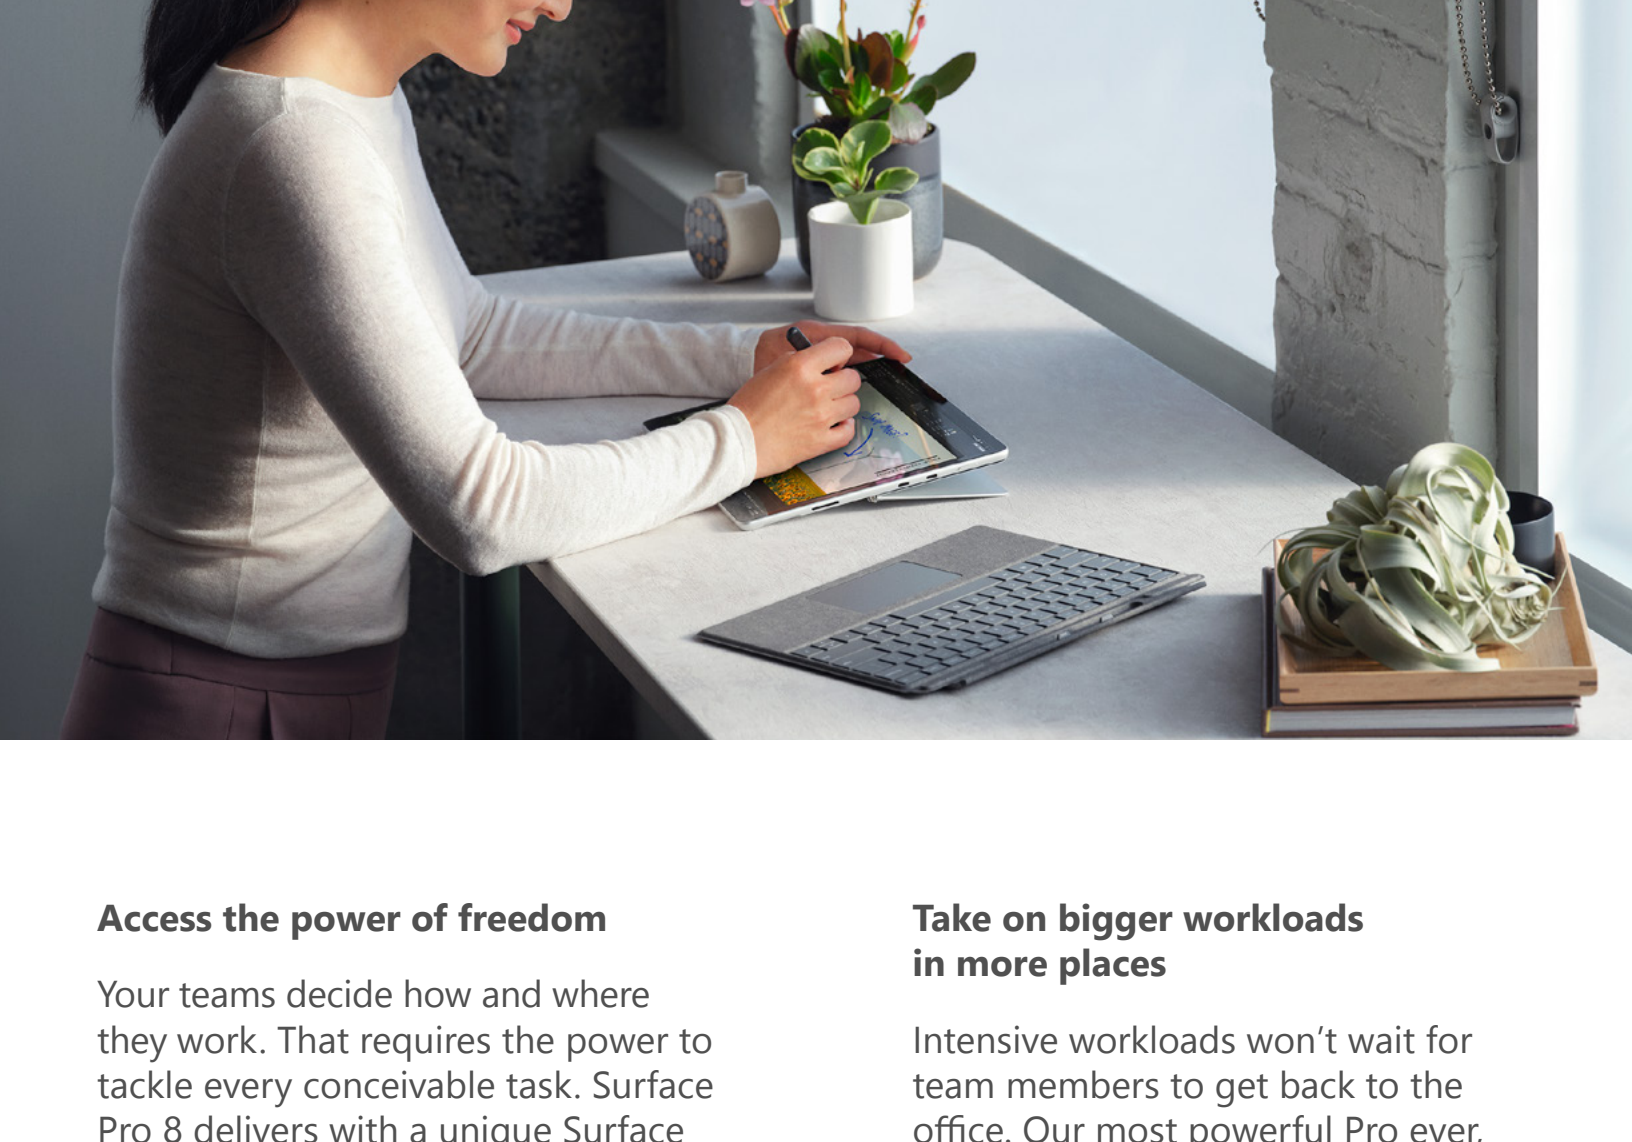

Surface Pro 8: The most angles on the most Pro power

Access the power of freedom

Your teams decide how and where they work. That requires the power to tackle every conceivable task. Surface Pro 8 delivers with a unique Surface Kickstand that instantly supports every angle of work, from laptop, to desktop to portable digital canvas.

Take on bigger workloads in more places

Intensive workloads won't wait for team members to get back to the office. Our most powerful Pro ever, Surface Pro 8 delivers anywhere power with the 11th Gen Intel® Core™ processors for unprecedented performance.

Feel face-to-face from far away

The more seamlessly your teams work together, the better the outcomes. Surface Pro 8 keeps everyone clearly and consistently connected with optimized speakers and Wi-Fi 6.

Secure from anywhere

Continued productivity depends on flawless security. From New York to Nairobi, rely on chip-to-cloud security and modern management.