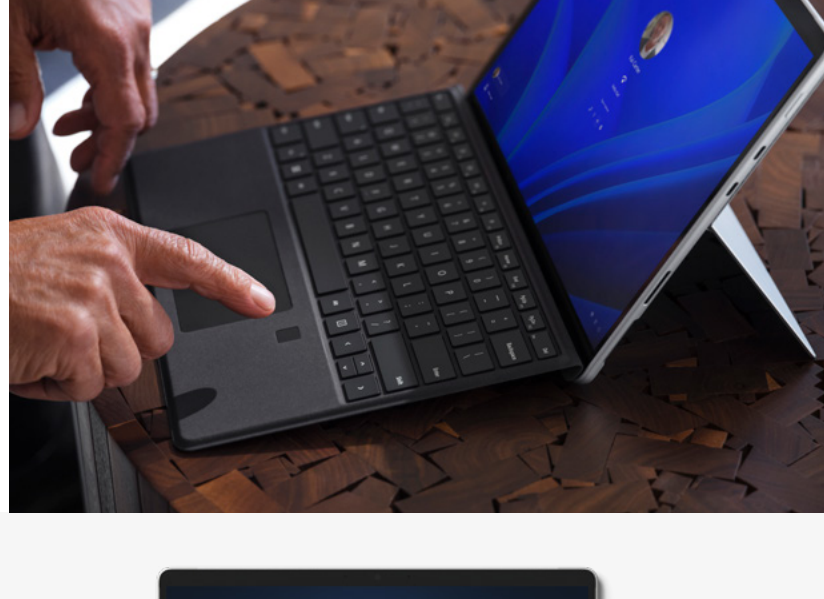

More than a pen—it's an experience

Enhance your productivity, creativity, and flexibility with our best-performing pen yet. Surface Slim Pen 2¹ gives you real-time writing, pin-point accuracy for navigating, and incredible shading to express all your best ideas.