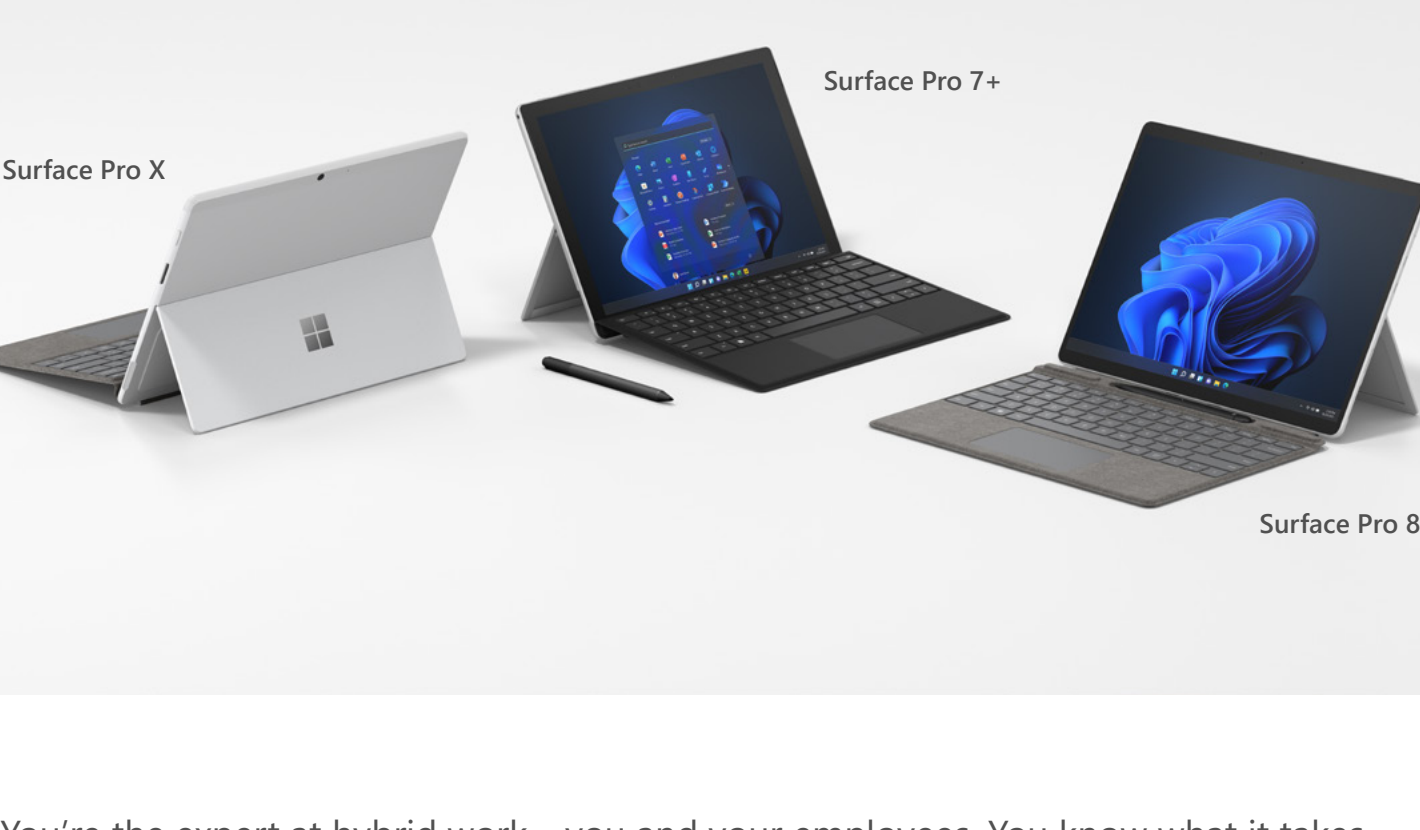

# Transformative devices for your hybrid work teams

The Microsoft Surface Pro portfolio covers it all

You're the expert at hybrid work—you and your employees. You know what it takes to get it done and stay out in front of the competition. The Surface Pro portfolio supports your vision, delivering increased productivity, easy management, and high security—all with the cool factor employees crave.

### Surface Pro 7+: The Classic Pro