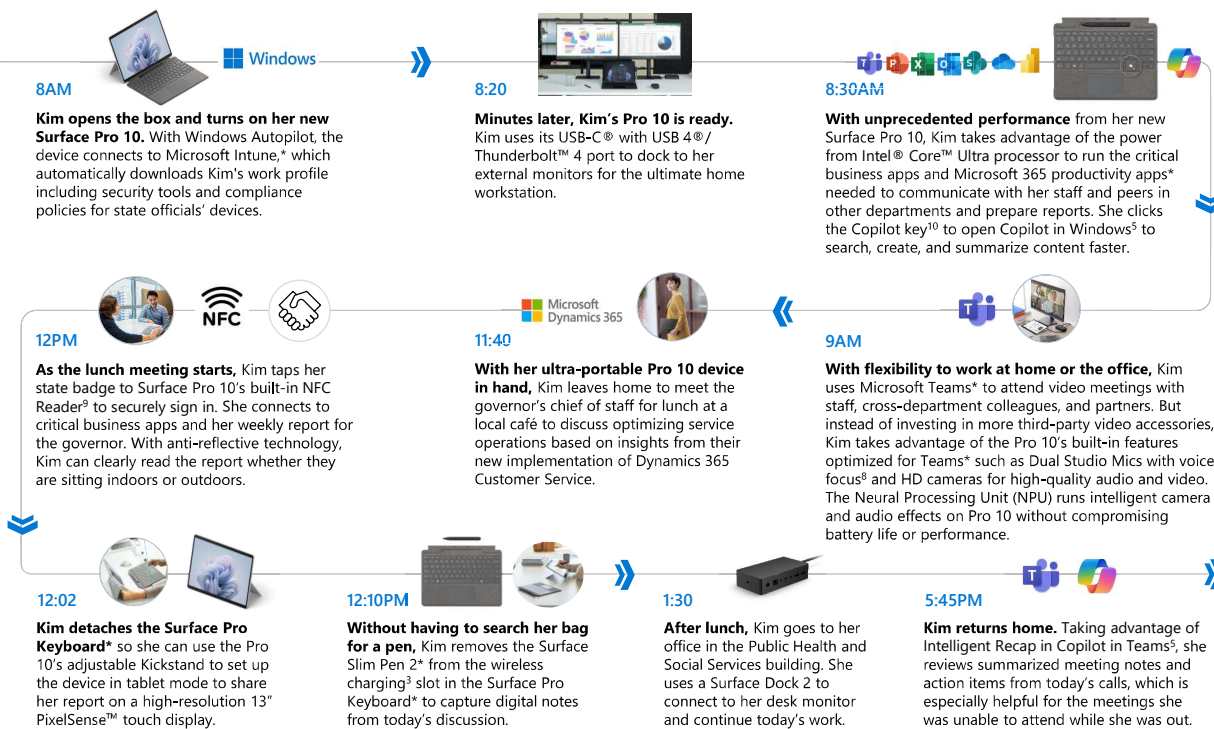

Day in the life of a State Official

Kim's Public Health and Social Services department just refreshed devices to **Microsoft Surface Pro 10**

To ensure state officials can better serve citizens, governments use **Surface Pro 10** devices for its:

- Premium image
- Lightweight, 2-in-1 design
- Powerful Intel® Core™ Ultra processors
- High-resolution 13" touchscreen
- Anti-reflective display
- All-day battery life¹
- Built-in NFC reader on select models⁹
- Secured-core PC
- Ability to maximize Microsoft 365* and Microsoft Copilot⁵ investments

Surface differentiators

Security

Security from chip-to-cloud—a zero-trust security model that starts with Surface devices

Deployment & Management

Zero-touch deployment and unified management reduce costs and complexity for a distributed workforce¹²

Productivity

Versatile, premium devices for innovative citizen service processes, demanding analysis, easy collaboration, and AI experiences

Design

Product design grounded in human-centric research and rigorous testing, and dedicated to inclusivity and sustainability

Disclaimers provided in Notes section