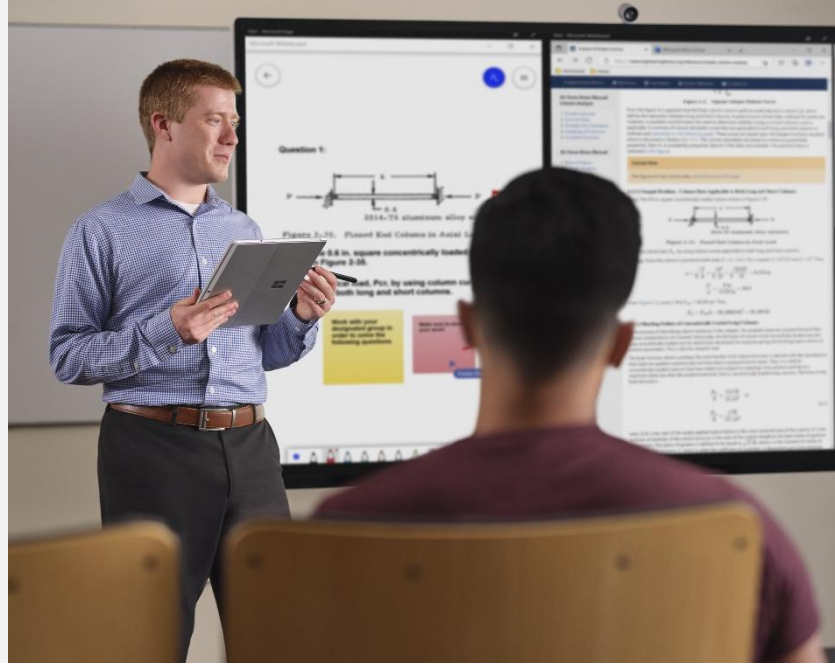

AI-ready devices for education

Empower faculty, staff, and students with a device portfolio that delivers productivity, versatility, and new AI experiences, while protecting your data.

Today's schools and universities require modern and secure devices that unlock equitable access to education, expand the possibilities of the digital campus with new AI experiences, and work seamlessly with modern communications and collaboration tools to empower faculty, staff, and students to be more productive and connect with colleagues and fellow students from anywhere.

Microsoft Surface for Business offers a versatile device portfolio with industry-leading security to empower education institutions to deliver effective programs and accelerate learning.

Light, versatile, powerful, and AI ready, Surface devices deliver a premium experience that fits the needs of personas across education, from teachers and students to administrators and support staff.

"Microsoft Surface devices are the best way to experience Microsoft 365 and the rest of the Microsoft ecosystem, including the security tools and services."

Stuart Brown: Chief Digital & Information Officer, [University of Reading](#)

Productivity, collaboration, AI

Experience the best of Microsoft—Microsoft 365, Dynamics 365, Azure, Windows 11, and Microsoft Copilot¹—on a Surface device. Surface + Microsoft Teams enable crystal clear meetings with high-end cameras, optimized microphones, and quality speakers. Enhance collaboration with AI-capabilities on Surface AI PCs and Copilot+ PCs.²