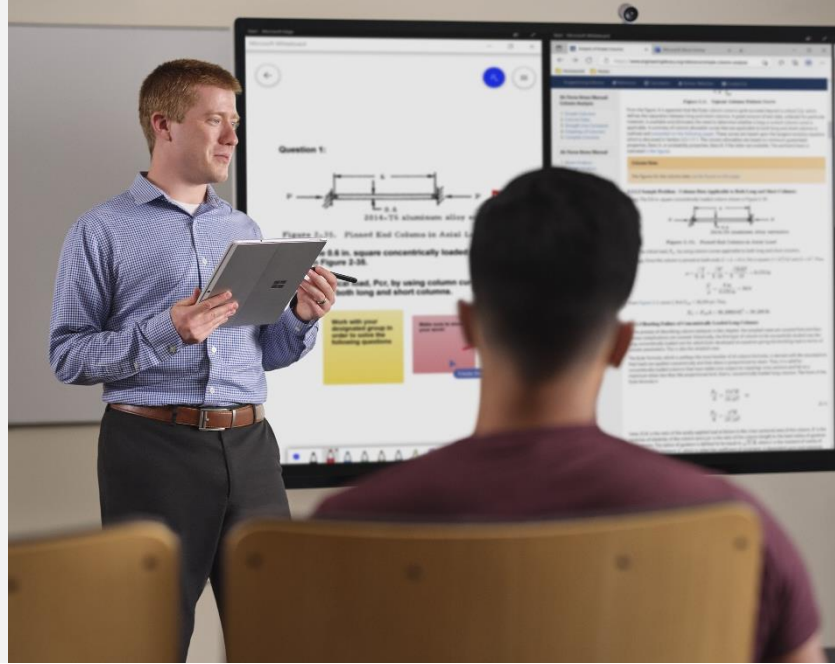

AI-ready devices for education

Empower faculty, staff, and students with a device portfolio that delivers productivity, versatility, and new AI experiences, while protecting your data.

Today's schools and universities require modern and secure devices that unlock equitable access to education, expand the possibilities of the digital campus with new AI experiences, and work seamlessly with modern communications and collaboration tools to empower faculty, staff, and students to be more productive and connect with colleagues and fellow students from anywhere.

Microsoft Surface for Business offers a versatile device portfolio with industry-leading security to empower education institutions to deliver effective programs and accelerate learning.

Light, versatile, powerful, and AI ready, Surface devices deliver a premium experience that fits the needs of personas across education, from teachers and students to administrators and support staff.

"Microsoft Surface devices are the best way to experience Microsoft 365 and the rest of the Microsoft ecosystem, including the security tools and services."

Stuart Brown: Chief Digital & Information Officer, University of Reading

Productivity, collaboration, AI

Experience the best of Microsoft—Microsoft 365, Dynamics 365, Azure, Windows 11, and Microsoft Copilot¹—on a Surface device. Surface + Microsoft Teams enable crystal clear meetings with high-end cameras, optimized microphones, and quality speakers. Enhance collaboration with AI-capabilities on Surface AI PCs and Copilot+ PCs.²