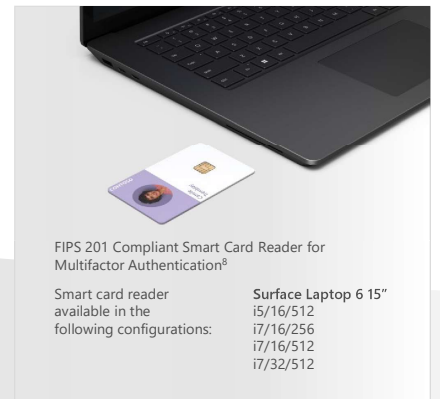

FIPS 201 Compliant Smart Card Reader for Multifactor Authentication⁸

Smart card reader available in the following configurations:

Surface Laptop 6 15"
i5/16/512
i7/16/256
i7/16/512
i7/32/512