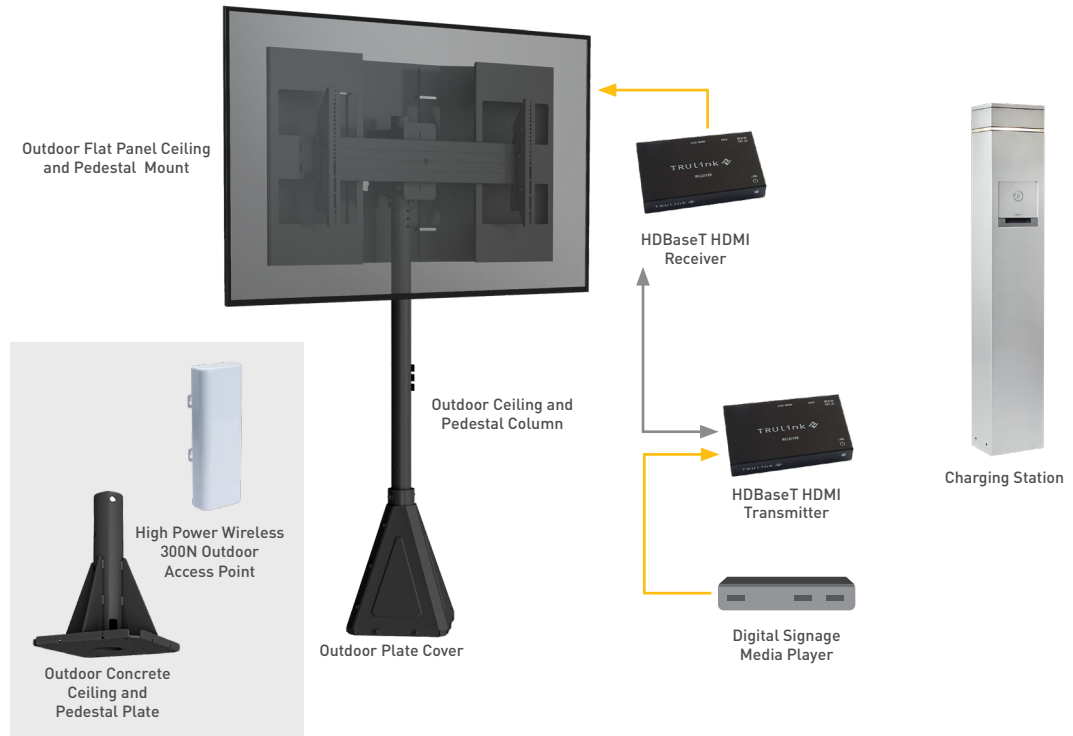

Luxul High Power Wireless 300N Outdoor Access Point
XAP-1240

 [Get the Full List of Parts & Pricing](#)

Kick it Up a Notch

Perfect Viewing Angle

WHY: Articulating wall mount allows for many screens positions.

Change Content Quickly

WHY: IP Encoders/Decoders allow for content updates on-the-fly.

FLOOR KIOSK - BACK-TO-BACK

Why We Love It

- Modern design provides easy access to equipment in any environment
- Rack space of 2 RU allows for advanced power and network functions
- Intelligent power provides the ability to set and schedule content