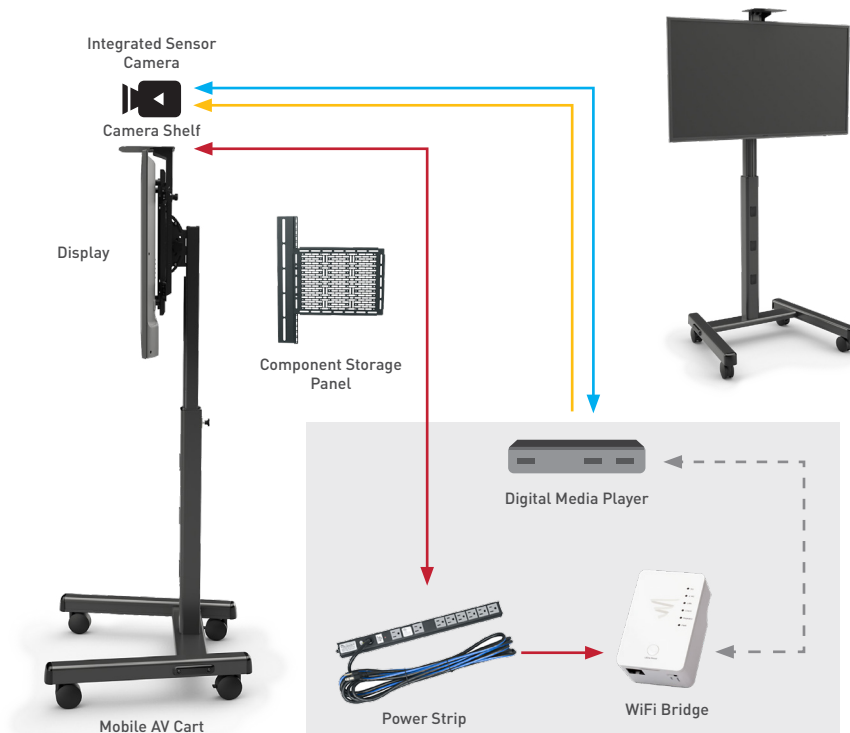

Part Numbers

Chief Medium Flat Panel Mobile AV Cart
MFCUB

Chief Video Conferencing Camera Shelf
PAC715

Chief Component Storage Panel, Interface
CSMP9X12

Middle Atlantic Forward Small Device Mounting Clamps
(Qty 2) **FWD-SIDECLMP-4**

Add Intelligent Power

WHY: Provides remote management for ultimate power control.

Bigger is Better

WHY: Upgrade to a larger AV Cart to handle bigger displays or more accessory shelves.

legrand | AV

AMAZING AV EXPERIENCES | legrandav.com

CONTACT US

FLOOR STAND - DUAL DISPLAY

Why We Love It

- Back-to-back design allows for different information on each side of the stand
- Securely manage equipment on a storage panel between the displays
- Bring this portable solution just about anywhere

Ceiling Storage Box

Lateral Shift Accessory

Why We Love It

- Adds a "Wow" factor, as displays appear to be floating
- Lateral Shift Accessory allows for both flexible and exact placement of displays
- Above Ceiling Storage Box holds all the small components