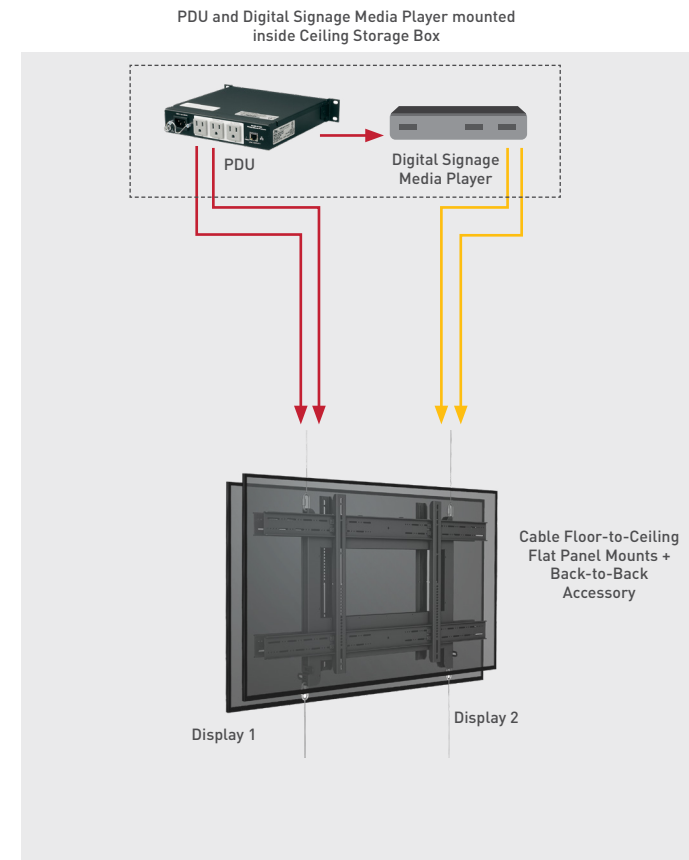

Ceiling Storage Box

Lateral Shift Accessory

Why We Love It

- Adds a "Wow" factor, as displays appear to be floating
- Lateral Shift Accessory allows for both flexible and exact placement of displays
- Above Ceiling Storage Box holds all the small components