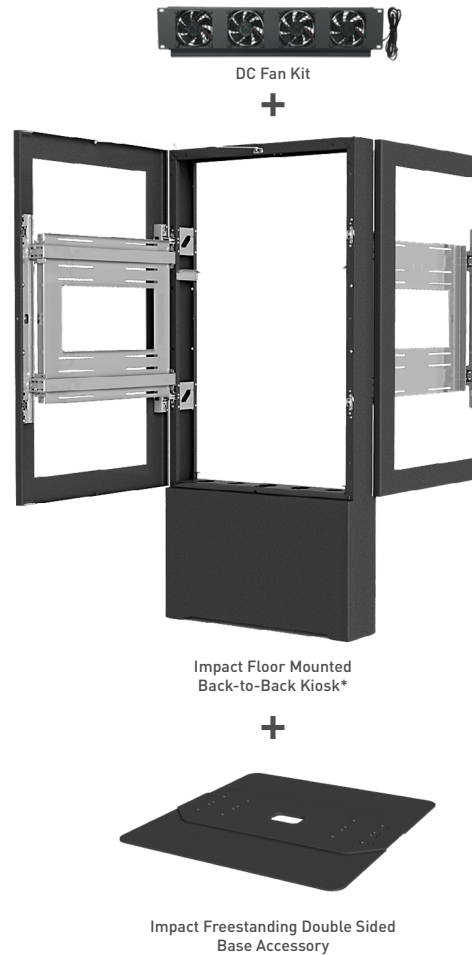

ON-WALL KIOSK

Part Numbers

Chief Impact On-Wall Kiosk with Protective Glass
LW55UWPG

Chief In-Wall Storage Box
PAC526FBP2

Chief Impact Series On-Wall Kiosk Fan Kit
PACFAN1

Middle Atlantic Select Series PDU with RackLink
RLNK-215