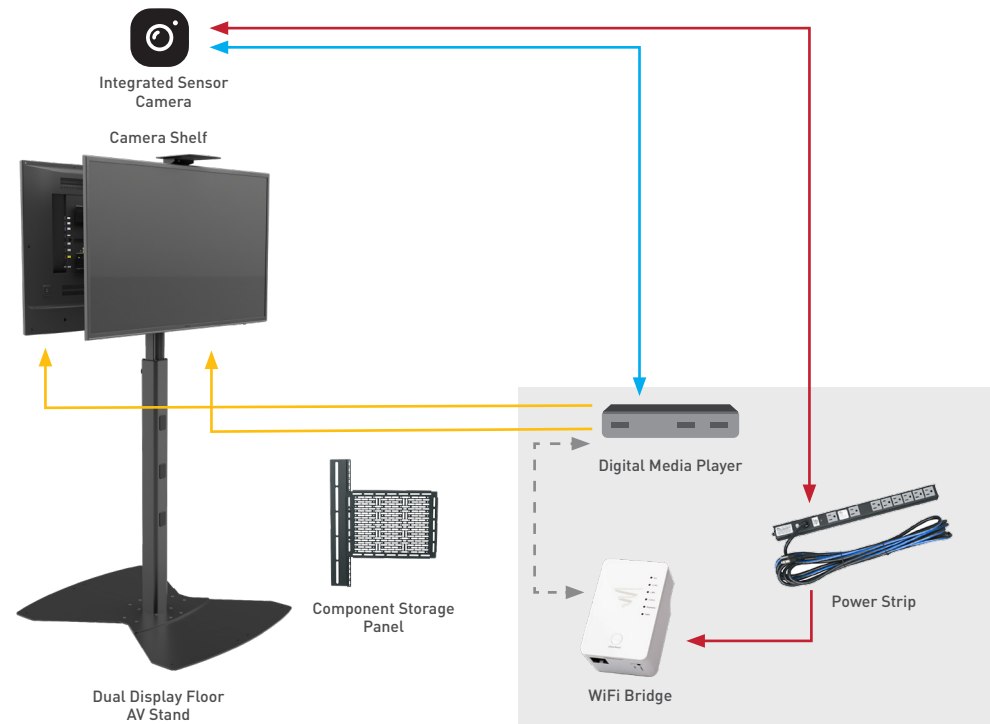

FLOOR STAND - DUAL DISPLAY

Why We Love It

- Back-to-back design allows for different information on each side of the stand
- Securely manage equipment on a storage panel between the displays
- Bring this portable solution just about anywhere

Part Numbers

Chief Medium Flat Panel Dual Display Floor AV Stand
MF2UB

Chief Video Conferencing Camera Shelf
PAC715

Chief Component Storage Panel, Interface
CSMP9X12

Middle Atlantic Forward Small Device Mounting Clamps
(Qty 2) **FWD-SIDECLMP-4**

Middle Atlantic Slim Power Strip
PD-815SC-20

C2G 3' CAT6 Snagless Cable
27131

C2G 6' High Speed HDMI Cable (Qty 2)
29677

Luxul AC1200 WiFi Bridge + Range Extender
P40

[Get the Full List of Parts & Pricing](#)

Kick it Up a Notch

Add Intelligent Power

WHY: Provides remote management for ultimate power control.

Change Content Quickly

WHY: IP Encoders/Decoders allow for content updates on-the-fly.

Add Remote Devices

WHY: Updated HDBaseT systems allow computers and other devices to be hundreds of feet from the displays.