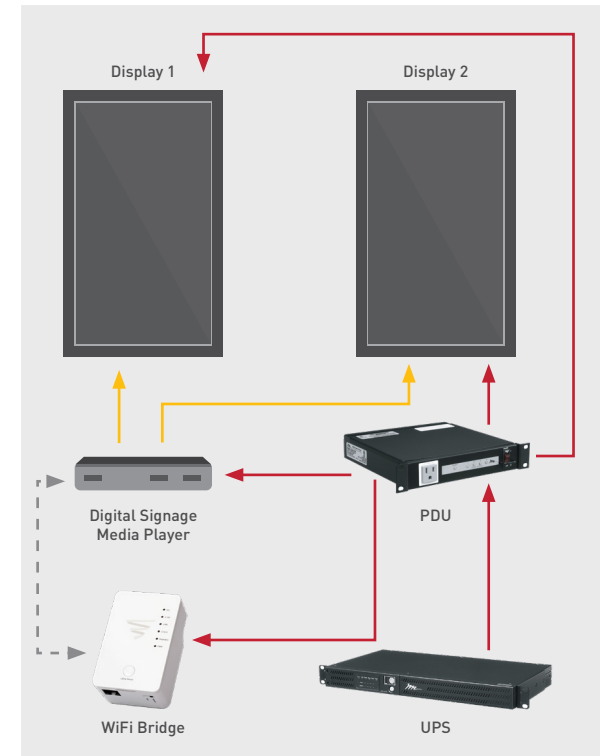

*Impact Kiosks also available for single display

Kick it Up a Notch

Change Content Quickly

WHY: IP Encoders/Decoders allow for content updates on-the-fly.

Add Remote Devices

WHY: Updated HDBaseT systems allow computers and other devices to be hundreds of feet from the displays.

ON-WALL KIOSK

Part Numbers

Chief Impact On-Wall Kiosk with Protective Glass
LW55UWPG

Chief In-Wall Storage Box
PAC526FBP2

Chief Impact Series On-Wall Kiosk Fan Kit
PACFAN1

Middle Atlantic Select Series PDU with RackLink
RLNK-215