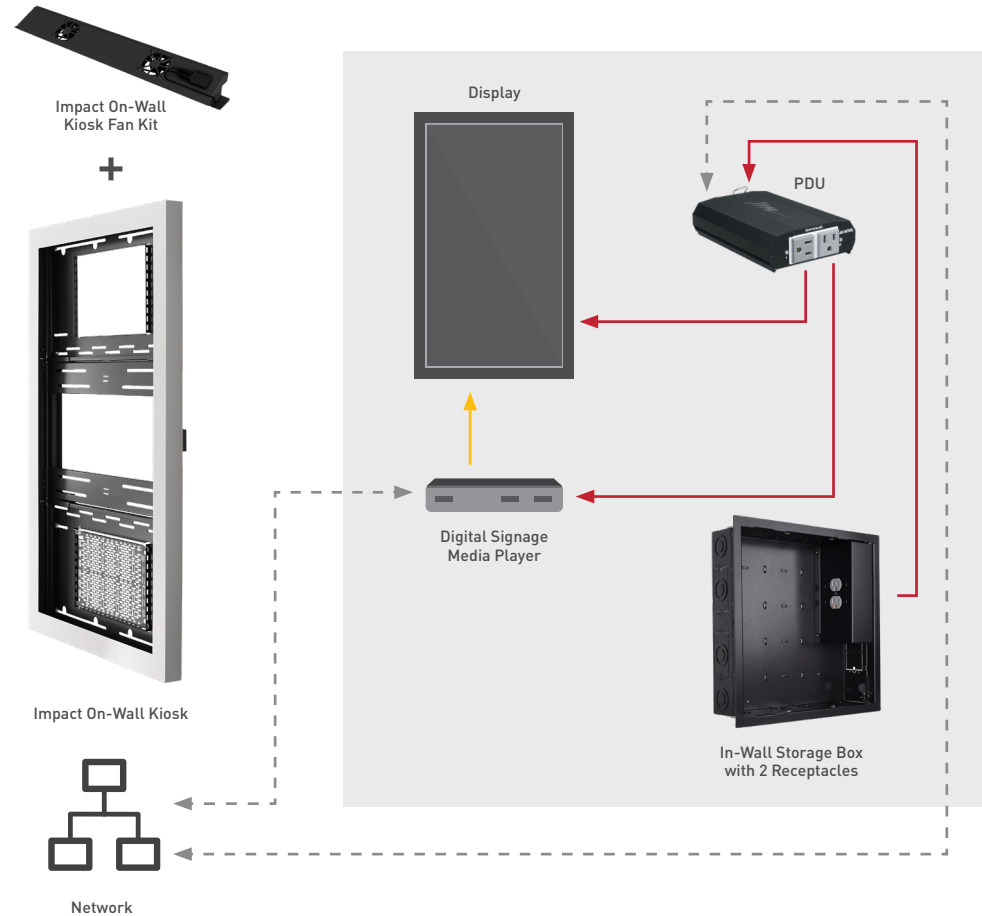

Middle Atlantic Forward Small Device Mounting Clamps
(Qty 2) **FWD-SIDECLMP-4**

C2G 10' High Speed HDMI Cable
29678

Get the Full List of Parts & Pricing

Kick it Up a Notch

Add the Wow Factor

WHY: Larger screens command more attention and viewer engagement.

Manage Content with Ease

WHY: Upgrade to HDMI over IP to quickly & easily show different (or the same) content on all the displays with centralized network distribution.

Why We Love It

- Equipment is easily accessed and serviced by a single technician
- Protective glass adds an extra level of security
- In-wall storage box includes power filtering
- Small device storage is taken to a new level with Proximity and LeverLock