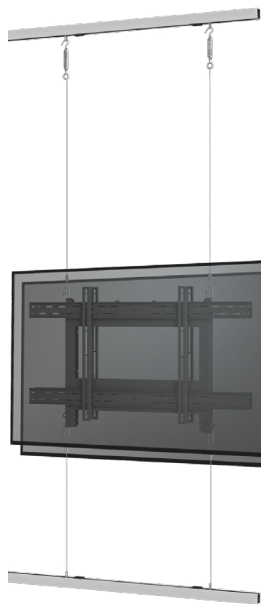

CABLE FLOOR-TO-CEILING MOUNT

Part Numbers

Chief Cable Floor-to-Ceiling Flat Panel Mount (Qty 2)
FCS1U

Chief Back-to-Back Accessory
PACFCB

Chief Lateral Shift Accessory
PACFCL

Chief 2' x 2' Above Suspended Ceiling Storage Box
CMS492

Ceiling Storage Box

Lateral Shift Accessory

Why We Love It

- Adds a "Wow" factor, as displays appear to be floating
- Lateral Shift Accessory allows for both flexible and exact placement of displays
- Above Ceiling Storage Box holds all the small components