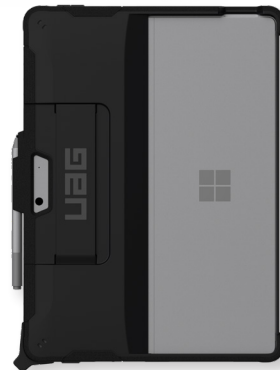

//BUILT FOR YOU TO
GO FURTHER

DEPENDABLE PROTECTION

SCOUT SERIES

DESIGNED FOR

MICROSOFT SURFACE PRO 8

CASE FEATURES

- 1 // IMPACT RESISTANT
- 2 // FEATHER LIGHT
- 3 // EASY ACCESS BUTTONS
- 4 // HAND STRAP
- 5 // SHOULDER STRAP COMPATIBLE
- 6 // MEDICAL-GRADE WIPE TESTED

BLACK
\$49.95

DEVICE	SERIES	COLOR	SKU	UPC	PACKAGE	NOTES
SURFACE PRO 8	SCOUT W HS	BLACK	32326HBT4040	810070367596	BULK POLY	TAA COMPLIANT
SHOULDER STRAP	ACCESSORY	BLACK	B-SHLDSTRP-BK	854332007905	BULK POLY	ADD-ON