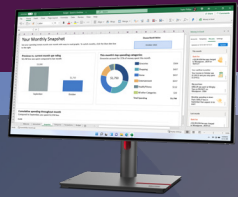

ThinkVision P27h-30

Offers the quality and user experience tech-savvy professionals demand